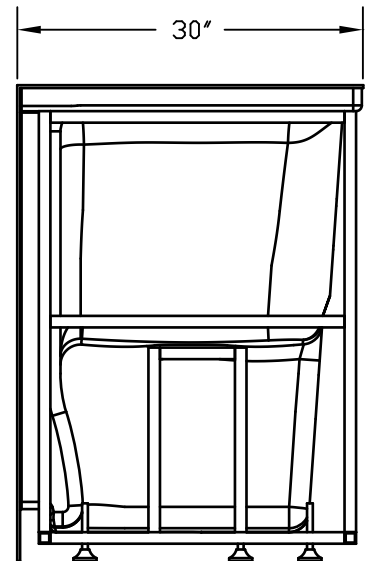

NOTES:

TUB IS SUPPORTED BY THE FRAME AND FIVE INTEGRATED ADJUSTABLE FEET, NO ADDITIONAL SUPPORT IS REQUIRED.

REFER TO INSTALLATION INSTRUCTIONS SUPPLIED WITH TUB FOR ADDITIONAL INFORMATION.

FITTINGS NOT INCLUDED AND MUST BE ORDERED SEPARATELY

PROVIDE SUITABLE REINFORCEMENT TO SUB FLOOR FOR ALL SUPPORTS

IMPORTANT

Dimensions of fixtures are nominal, may vary and are subject to change or cancellation. No responsibility is assumed for use of superseded or voided leaflet.