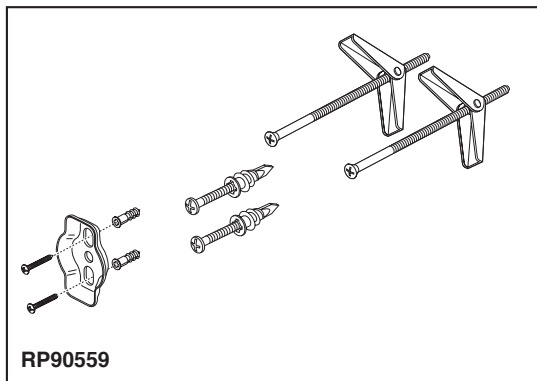

▲ Designate proper finish suffix

RP90559