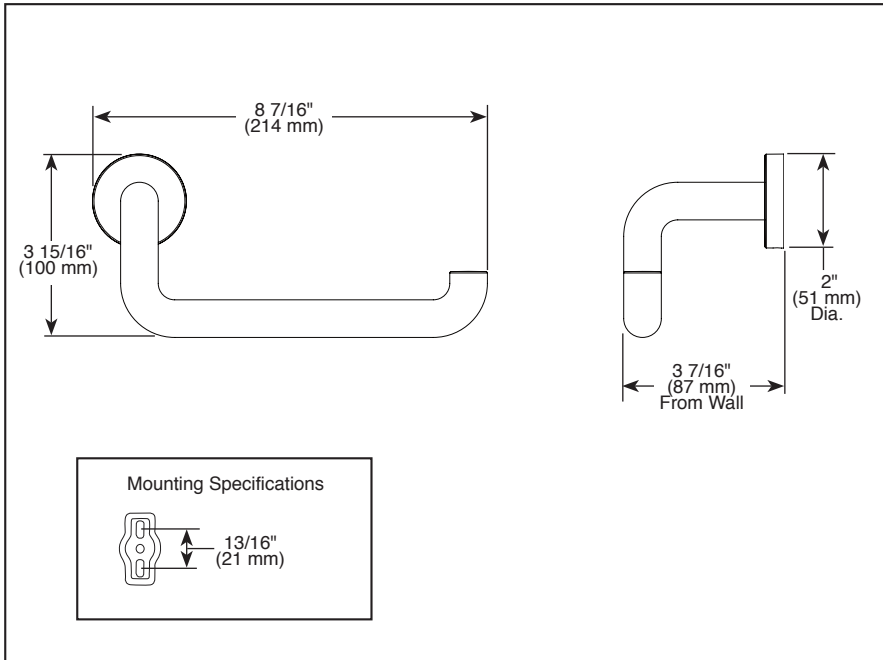

BRIZO®

ACCESSORIES

- Litze™ Bath Collection
- Tissue Holder

STANDARD SPECIFICATIONS:

- Wood blocking is preferable behind all wall surfaces. If wood blocking is not available, try finding a wood stud to anchor this accessory.
- Mounting hardware and mounting instructions included with product.
- Note: Plastic anchors, screw, toggle bolts, and mounting brackets are included with the mounting hardware.

WARRANTY

- Lifetime limited warranty on parts (other than electronic parts and batteries) and finishes; or, for commercial users, for 5 years from date of purchase.
- 5 year limited warranty on electronic parts (other than batteries); or, for commercial users, for 1 year from the date of purchase. No warranty is provided on batteries.

695035▲

Submitted Model No.: _____

Specific Features: _____

▲ Designate proper finish suffix

RP90559

RP70613