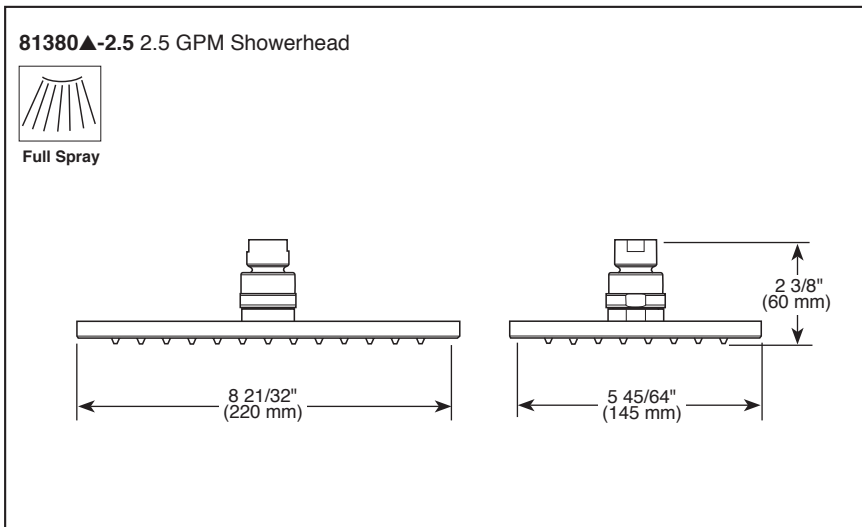

STANDARD SPECIFICATIONS:

- Maximum 1.75 gpm @ 80 psi, 6.6 L/min @ 550 kPa
- Maximum 2.5 gpm @ 80 psi, 9.5 L/min @ 550 kPa
- Single function showerhead
- Finished sprayface matches shell finish
- Showerhead is intended for overhead raincan orientation only. Ball connector rotates and pivots.

Submitted Model No.: _____

Specific Features: _____