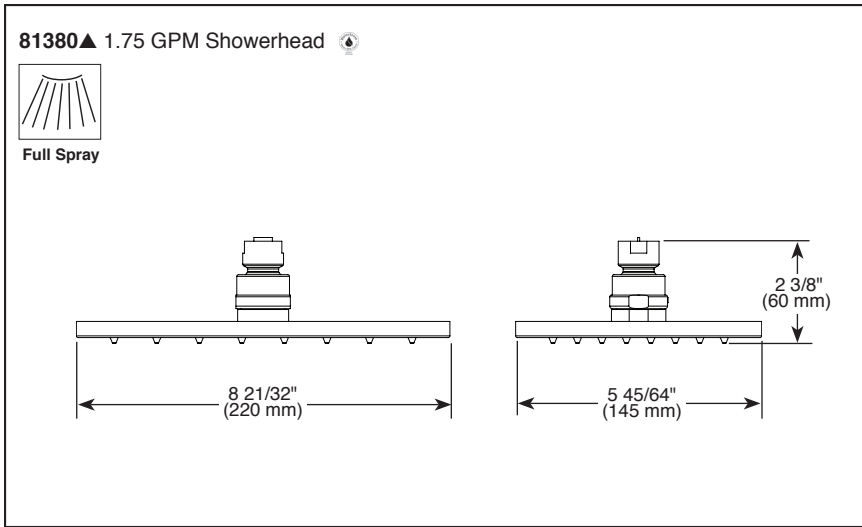

STANDARD SPECIFICATIONS:

- Maximum 1.75 gpm @ 80 psi, 6.6 L/min @ 550 kPa
- Maximum 2.5 gpm @ 80 psi, 9.5 L/min @ 550 kPa
- Single function showerhead
- Finished sprayface matches shell finish
- Showerhead is intended for overhead raincan orientation only. Ball connector rotates and pivots.

Submitted Model No.: _____

Specific Features: _____