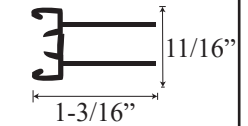

### • Specifications

Model Number:	L-1631
Door Type:	Single door with one return & sidelight panel
Opening Style:	Hinged
Opening widths:	34 1/2" - 60"
Door sizes:	18 3/4" - 31 1/2"
Walk through:	18 1/8" - 30 7/8", depending on opening
Glass thickness:	5/32"
Assembly:	Read installation guide
Country of origin:	United States of America

Drip pan

Glass door frame

Magnetic glass door frame

Outer striker upright

Corner channel upright

Corner striker upright