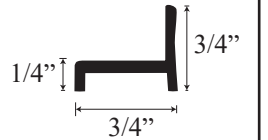

### • Specifications

Model Number:	L-1631
Door Type:	Single door with one return & sidelight panel
Opening Style:	Hinged
Opening widths:	34 1/2" - 60"
Door sizes:	18 3/4" - 31 1/2"
Walk through:	18 1/8" - 30 7/8", depending on opening
Glass thickness:	5/32"
Assembly:	Read installation guide
Country of origin:	United States of America

# L 1631 - Lucette Framed Hinged Door

**Top View**

**Section or Side view**

Header

Wall channel upright

Inner upright  
Striker side

Glass door hinge

Threshold