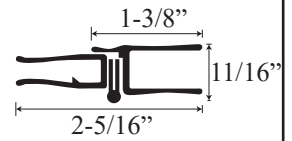

### • Specifications

Model Number:	L-1631
Door Type:	Single door with one return & sidelight panel
Opening Style:	Hinged
Opening widths:	34 1/2" - 60"
Door sizes:	18 3/4" - 31 1/2"
Walk through:	18 1/8" - 30 7/8", depending on opening
Glass thickness:	5/32"
Assembly:	Read installation guide
Country of origin:	United States of America

# L 1631 - Lucette Framed Hinged Door

**Top View**

**Section or Side view**

Header

Wall channel upright

Inner upright  
Striker side

Glass door hinge

Threshold