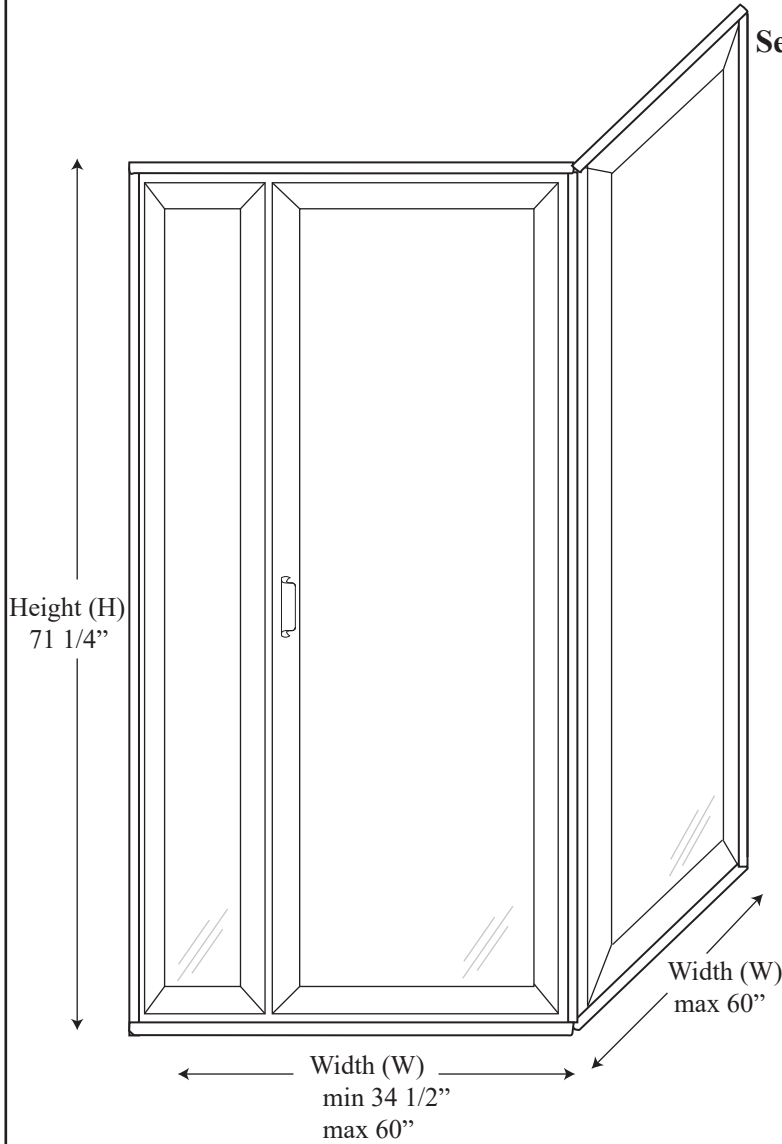

### Configurations:

- Consists of single door panel with one return & sidelight panel

### • Specifications

Model Number:	L-1631
Door Type:	Single door with one return & sidelight panel
Opening Style:	Hinged
Opening widths:	34 1/2" - 60"
Door sizes:	18 3/4" - 31 1/2"
Walk through:	18 1/8" - 30 7/8", depending on opening
Glass thickness:	5/32"
Assembly:	Read installation guide
Country of origin:	United States of America

# L 1631 - Lucette Framed Hinged Door

**Top View**

**Section or Side view**

Header

Wall channel upright

Inner upright  
Striker side

Glass door hinge

Threshold