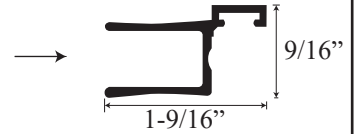

### • Specifications

Model Number:	L-1631
Door Type:	Single door with one return & sidelight panel
Opening Style:	Hinged
Opening widths:	34 1/2" - 60"
Door sizes:	18 3/4" - 31 1/2"
Walk through:	18 1/8" - 30 7/8", depending on opening
Glass thickness:	5/32"
Assembly:	Read installation guide
Country of origin:	United States of America

# L 1631 - Lucette Framed Hinged Door

**Top View**

**Section or Side view**

Header

Wall channel upright

Inner upright  
Striker side

Glass door hinge

Threshold