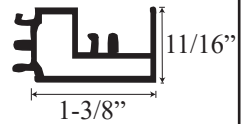

### • Specifications

Model Number:	L-1631
Door Type:	Single door with one return & sidelight panel
Opening Style:	Hinged
Opening widths:	34 1/2" - 60"
Door sizes:	18 3/4" - 31 1/2"
Walk through:	18 1/8" - 30 7/8", depending on opening
Glass thickness:	5/32"
Assembly:	Read installation guide
Country of origin:	United States of America

Drip pan

Glass door frame

Magnetic glass door frame

Outer striker upright

Corner channel upright

Corner striker upright