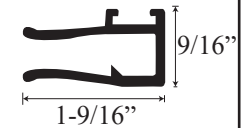

Magnetic glass door frame