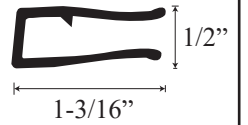

Glass door frame