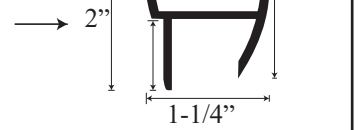

### • Specifications

Model Number:	L-1631
Door Type:	Single door with one return & sidelight panel
Opening Style:	Hinged
Opening widths:	34 1/2" - 60"
Door sizes:	18 3/4" - 31 1/2"
Walk through:	18 1/8" - 30 7/8", depending on opening
Glass thickness:	5/32"
Assembly:	Read installation guide
Country of origin:	United States of America

# L 1631 - Lucette Framed Hinged Door

**Top View**

**Section or Side view**

Header

Wall channel upright

Inner upright  
Striker side

Glass door hinge

Threshold