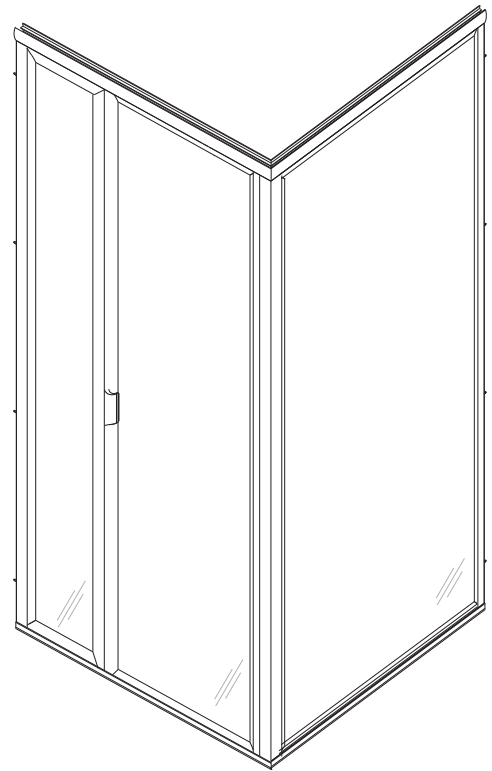

L 1631 - Lucette Framed Hinged Door

Features:

- Choice of 5/32" clear or spraylite/obscure glass fully, glazed and framed for this model.
- Built-in aluminum drip pan with vinyl or vinyl deflector.
- Magnetic striker allows superior performance with water leakage.
- Fillers available for wall or base outages greater than 1/4".
- Can be installed to hinge from left or right, though best to specify hinge location when ordering.
- Continuous piano hinges for door swing.
- Round and flat header option available.

Configurations:

- Consists of single door panel with one return & sidelight panel

Glass coating option:

- Diamon-Fusion treatment helps protect the build up of soap scum and hard water deposits and reduces cleaning time by 50%. Simply wipe down with a washcloth or squeegee after showering.

Codes/Standards

Tempered Glass
ANSI Z97.1
16 CFR 1201

• Material

High polished anodized aluminum.

• Colors

Available in Polished Chrome, Satin Nickel, Gold, Painted colors.

• Century Bathworks 3 year Limited Warranty

See website or call for detailed information.

• Specifications

Model Number:	L-1631
Door Type:	Single door with one return & sidelight panel
Opening Style:	Hinged
Opening widths:	34 1/2" - 60"
Door sizes:	18 3/4" - 31 1/2"
Walk through:	18 1/8" - 30 7/8", depending on opening
Glass thickness:	5/32"
Assembly:	Read installation guide
Country of origin:	United States of America