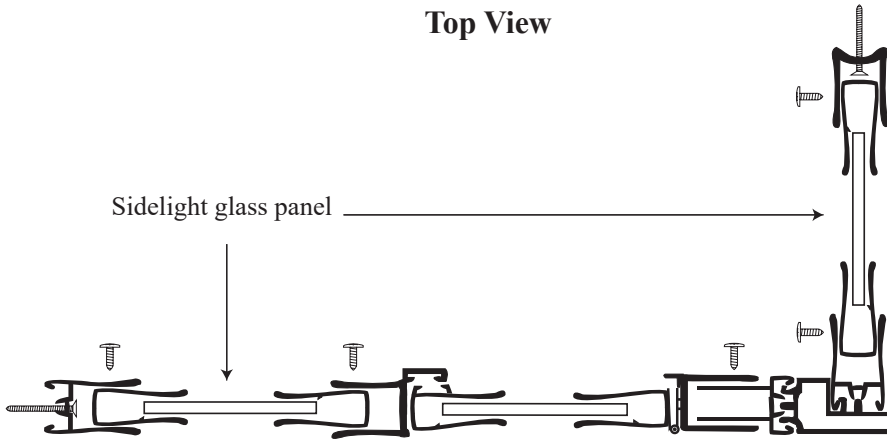

L 1631 - Lucette Framed Hinged Door

Top View