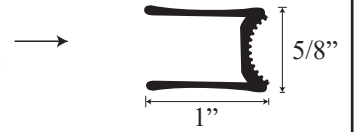

### • Specifications

Model Number:	L-1631
Door Type:	Single door with one return & sidelight panel
Opening Style:	Hinged
Opening widths:	34 1/2" - 60"
Door sizes:	18 3/4" - 31 1/2"
Walk through:	18 1/8" - 30 7/8", depending on opening
Glass thickness:	5/32"
Assembly:	Read installation guide
Country of origin:	United States of America

# L 1631 - Lucette Framed Hinged Door

**Top View**

**Section or Side view**

Header

Wall channel upright

Inner upright  
Striker side

Glass door hinge

Threshold