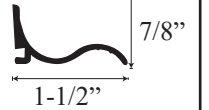

L 1631 - Lucette Framed Hinged Door

Header

Wall channel upright

Inner upright
Striker side

Glass door hinge

Threshold

Drip pan

Glass door frame

Magnetic glass door frame

Outer striker upright

Corner channel upright

Corner striker upright