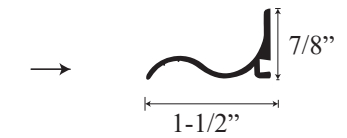

P 70 - Framed Hinged Door

Top View

Swing direction

Section or Side view

Height (H)
(70 1/2")

Width (W)
min 21 3/4"
max 36 1/4"

Wall pivot upright

Pivot bar

Magnetic striker upright

Glass door hinge

Threshold

Drip pan

Glass door frame

Magnetic glass door frame