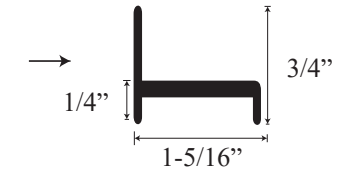

P 70 - Framed Hinged Door

Swing direction

Height (H)
(70 1/2")

Width (W)
min 21 3/4"
max 36 1/4"

Wall pivot upright

Pivot bar

Magnetic striker upright

Glass door hinge

Threshold

Drip pan

Glass door frame

Magnetic glass door frame