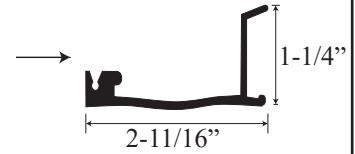

See website or call for detailed information.

• Specifications

Model Number:	P-70
Door Type:	Single door
Opening Style:	Hinged
Opening widths:	21 3/4"- 36 1/4"
Walk through:	19 7/8"- 34 3/8", depending on opening
Glass thickness:	5/32"
Assembly:	Read installation guide
Country of origin:	United States of America

P 70 - Framed Hinged Door

Top View

Swing direction

Section or Side view

Height (H)
(70 1/2")

Width (W)
min 21 3/4"
max 36 1/4"

Wall pivot upright

Pivot bar

Magnetic striker upright

Glass door hinge

Threshold

Drip pan

Glass door frame

Magnetic glass door frame