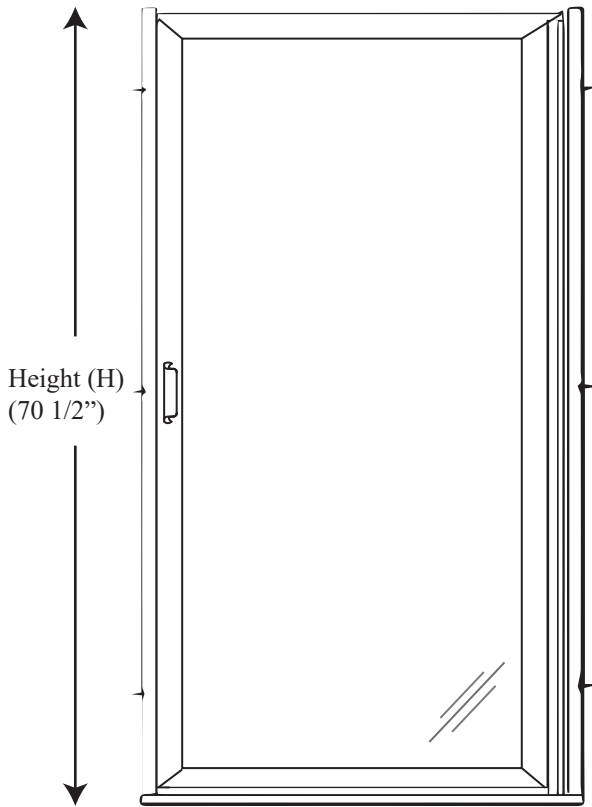

P 70 - Framed Hinged Door

Features:

- Choice of 5/32" clear or spraylite/obscure glass, fully glazed and framed for this model.
- Built-in aluminum drip pan with vinyl or vinyl deflector.
- Magnetic striker allows superior performance with water leakage.
- Fillers available for wall or base outages greater than 1/4".
- Can be installed to hinge from left or right, though best to specify hinge location when ordering.
- Continuous piano hinges for door swing.
- Round and flat header option available.

See website or call for detailed information.

• Specifications

Model Number:	P-70
Door Type:	Single door
Opening Style:	Hinged
Opening widths:	21 3/4"- 36 1/4"
Walk through:	19 7/8"- 34 3/8", depending on opening
Glass thickness:	5/32"
Assembly:	Read installation guide
Country of origin:	United States of America

P 70 - Framed Hinged Door

Top View

Swing direction

Section or Side view

Height (H)
(70 1/2")

Width (W)
min 21 3/4"
max 36 1/4"

Wall pivot upright

Pivot bar