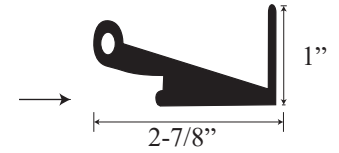

See website or call for detailed information.

• Specifications

Model Number:	P-70
Door Type:	Single door
Opening Style:	Hinged
Opening widths:	21 3/4"- 36 1/4"
Walk through:	19 7/8"- 34 3/8", depending on opening
Glass thickness:	5/32"
Assembly:	Read installation guide
Country of origin:	United States of America

P 70 - Framed Hinged Door

Top View

Swing direction

Section or Side view

Height (H)
(70 1/2")

Width (W)
min 21 3/4"
max 36 1/4"

Wall pivot upright

Pivot bar

Magnetic striker upright

Glass door hinge

Threshold

Drip pan

Glass door frame

Magnetic glass door frame