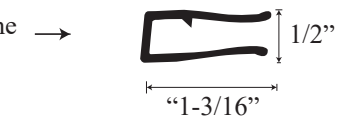

P 70 - Framed Hinged Door

Top View

Swing direction

Section or Side view

Height (H)
(70 1/2")

Width (W)
min 21 3/4"
max 36 1/4"

Wall pivot upright

Pivot bar

Magnetic striker upright

Glass door hinge

Threshold

Drip pan

Glass door frame

Magnetic glass door frame