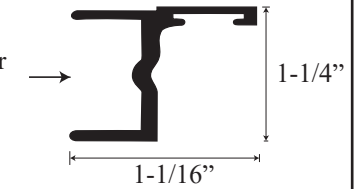

See website or call for detailed information.

• Specifications

Model Number:	P-70
Door Type:	Single door
Opening Style:	Hinged
Opening widths:	21 3/4"- 36 1/4"
Walk through:	19 7/8"- 34 3/8", depending on opening
Glass thickness:	5/32"
Assembly:	Read installation guide
Country of origin:	United States of America

P 70 - Framed Hinged Door

Top View

Swing direction

Section or Side view

Height (H)
(70 1/2")

Width (W)
min 21 3/4"
max 36 1/4"

Wall pivot upright

Pivot bar

Magnetic striker upright

Glass door hinge

Threshold

Drip pan

Glass door frame

Magnetic glass door frame