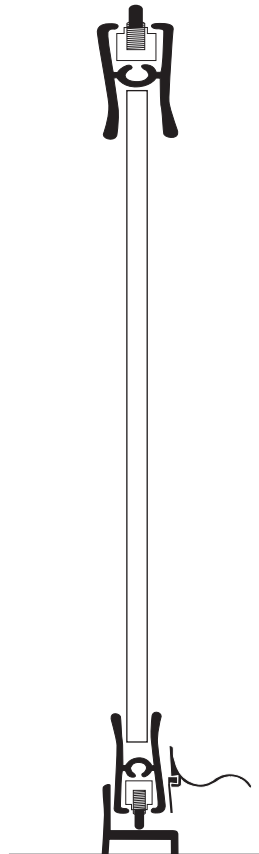

P 70 - Framed Hinged Door

Features:

- Choice of 5/32" clear or spraylite/obscure glass, fully glazed and framed for this model.
- Built-in aluminum drip pan with vinyl or vinyl deflector.
- Magnetic striker allows superior performance with water leakage.
- Fillers available for wall or base outages greater than 1/4".
- Can be installed to hinge from left or right, though best to specify hinge location when ordering.
- Continuous piano hinges for door swing.
- Round and flat header option available.

Codes/Standards

Tempered Glass
ANSI Z97.1
16 CFR 1201

• Material

High polished anodized aluminum.

• Colors

Available in Polished Chrome, Satin Nickel, Gold, Painted colors, available upon request

• Century Bathworks 3 year Limited Warranty

See website or call for detailed information.

• Specifications

Model Number:	P-70
Door Type:	Single door
Opening Style:	Hinged
Opening widths:	21 3/4"- 36 1/4"
Walk through:	19 7/8"- 34 3/8", depending on opening
Glass thickness:	5/32"
Assembly:	Read installation guide
Country of origin:	United States of America

P 70 - Framed Hinged Door

Top View

Swing direction

Section or Side view

Height (H)
(70 1/2")

Width (W)
min 21 3/4"
max 36 1/4"

Wall pivot upright

Pivot bar