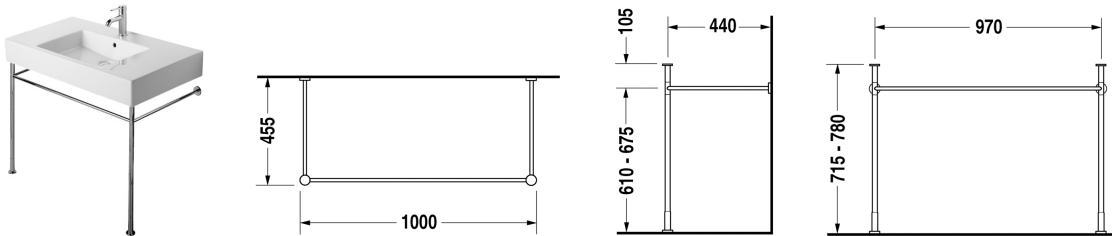

Vero Metal console # 0030721000

| Metal console | Dimension | Weight | Order number |
|---|-----------|--------|--------------|
| height adjustable +2", for furniture washbasin # 032910 | | | |
| Colors | | | |
| 10 Chrome | | | |
| Variant | | | |
| | | 7.3 lb | 0030721000 |

All drawings contain the necessary measurements which are subject to standard tolerances. They are stated in inch & mm and are non-binding. Exact measurements, in particular for customized installation scenarios, can only be taken from the finished ceramic piece.