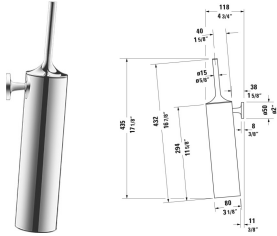

Starck T Brush set # 009946..00

|< 3 1/8" Inch >|

Brush set	Dimension	Weight	Order number
wall mounted, 17 1/8" Inch			
<b>Colors</b>			
10 Chrome 46 Black Matt			
<b>Variant</b>			
	3 1/8" x 4 5/8" Inch	2.4 lb	009946..00

All drawings contain the necessary measurements which are subject to standard tolerances. They are stated in inch & mm and are non-binding. Exact measurements, in particular for customized installation scenarios, can only be taken from the finished ceramic piece.