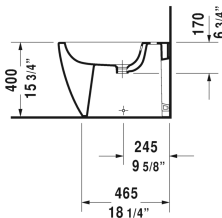

ME by Starck Bidet floorstanding # 228910..00

| < 14 5/8" Inch > |

Bidet floorstanding	Dimension	Weight	Order number
back-to-wall, with overflow, with faucet deck, hardware included			
Colors			
00 White 32 White Satin Matt			
Variant			
	14 5/8" x 23 5/8" Inch	59.2 lb	228910..00
Sanitary ceramics with the special WonderGliss surface finish will remain clean and attractive-looking for a long time to come. When ordering WonderGliss please add a "1" as eleventh digit to the model number.			
Siphon for bidet with extended outlet pipe	1 1/4" x 19 3/4" Inch	1.3 lb	005027

All drawings contain the necessary measurements which are subject to standard tolerances. They are stated in inch & mm and are non-binding. Exact measurements, in particular for customized installation scenarios, can only be taken from the finished ceramic piece.