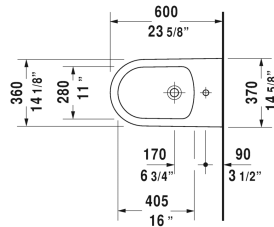

ME by Starck Bidet floorstanding # 228910..00

| < 14 5/8" Inch > |

Bidet floorstanding	Dimension	Weight	Order number
back-to-wall, with overflow, with faucet deck, hardware included			
Colors			
00 White 32 White Satin Matt			
Variant			
	14 5/8" x 23 5/8" Inch	59.2 lb	228910..00
Sanitary ceramics with the special WonderGliss surface finish will remain clean and attractive-looking for a long time to come. When ordering WonderGliss please add a "1" as eleventh digit to the model number.			
Siphon for bidet with extended outlet pipe	1 1/4" x 19 3/4" Inch	1.3 lb	005027

All drawings contain the necessary measurements which are subject to standard tolerances. They are stated in inch & mm and are non-binding. Exact measurements, in particular for customized installation scenarios, can only be taken from the finished ceramic piece.