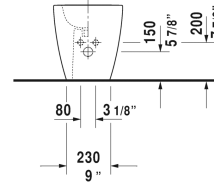

ME by Starck Bidet floorstanding # 228910..00

| < 14 5/8" Inch > |

Bidet floorstanding	Dimension	Weight	Order number
back-to-wall, with overflow, with faucet deck, hardware included			
Colors			
00 White 32 White Satin Matt			
Variant			
	14 5/8" x 23 5/8" Inch	59.2 lb	228910..00
Sanitary ceramics with the special WonderGliss surface finish will remain clean and attractive-looking for a long time to come. When ordering WonderGliss please add a "1" as eleventh digit to the model number.			
Siphon for bidet with extended outlet pipe	1 1/4" x 19 3/4" Inch	1.3 lb	005027

All drawings contain the necessary measurements which are subject to standard tolerances. They are stated in inch & mm and are non-binding. Exact measurements, in particular for customized installation scenarios, can only be taken from the finished ceramic piece.