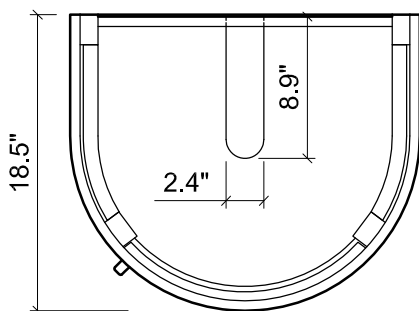

ALEXA FOR BOLERO

BOLERO CERAMIC SINK

FRONT VIEW

SIDE VIEW

TOP VIEW

BACK VIEW

TOP VIEW

Specifications: