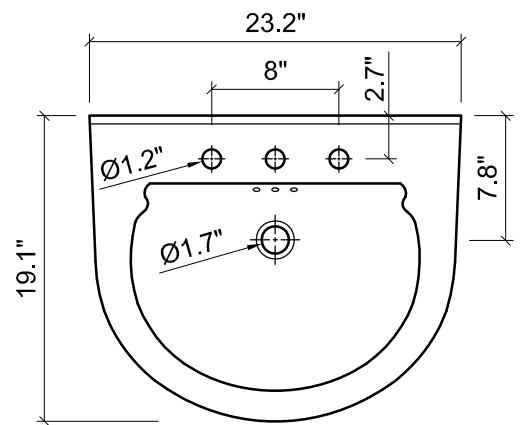

ALEXA FOR BOLERO

BOLERO CERAMIC SINK

FRONT VIEW

SIDE VIEW

TOP VIEW

BACK VIEW

TOP VIEW

Specifications:

- Recessed panel door
- Right hinged door
- Soft-closing hinges
- Fixed U-Shaped shelf
- Polyurethane finish on top coat