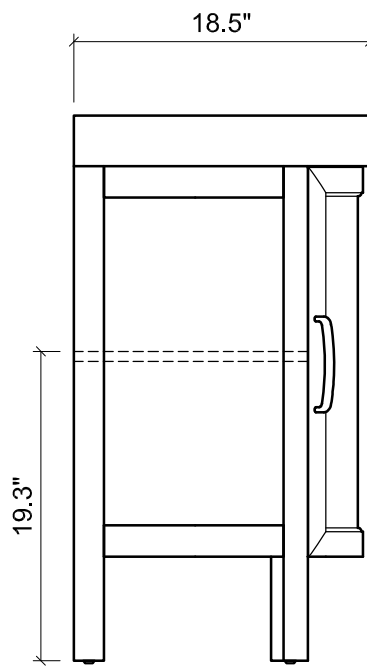

ALEXA FOR BOLERO

BOLERO CERAMIC SINK

FRONT VIEW

SIDE VIEW

TOP VIEW

BACK VIEW

TOP VIEW

Specifications:

- Recessed panel door
- Right hinged door
- Soft-closing hinges
- Fixed U-Shaped shelf
- Polyurethane finish on top coat