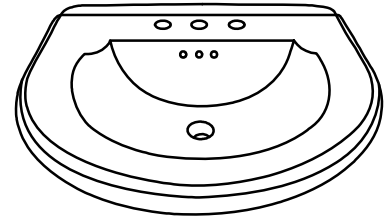

ALEXA FOR BOLERO

BOLERO CERAMIC SINK

FRONT VIEW

SIDE VIEW

TOP VIEW

BACK VIEW

TOP VIEW

Specifications:

- Recessed panel door
- Right hinged door
- Soft-closing hinges
- Fixed U-Shaped shelf
- Polyurethane finish on top coat