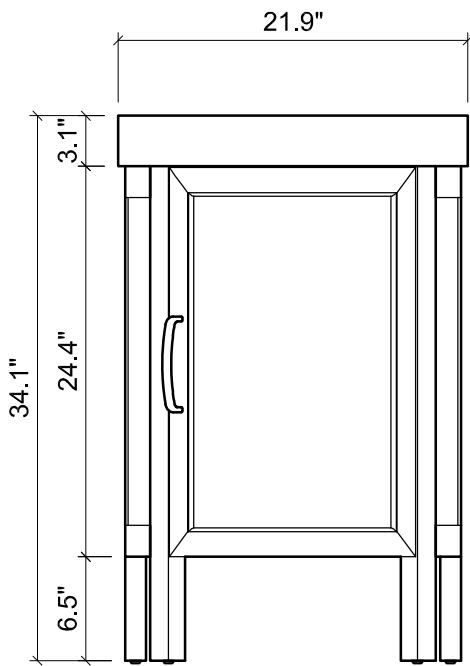

ALEXA FOR BOLERO

BOLERO CERAMIC SINK

FRONT VIEW

SIDE VIEW

TOP VIEW

BACK VIEW

TOP VIEW

Specifications:

- Recessed panel door
- Right hinged door
- Soft-closing hinges
- Fixed U-Shaped shelf
- Polyurethane finish on top coat