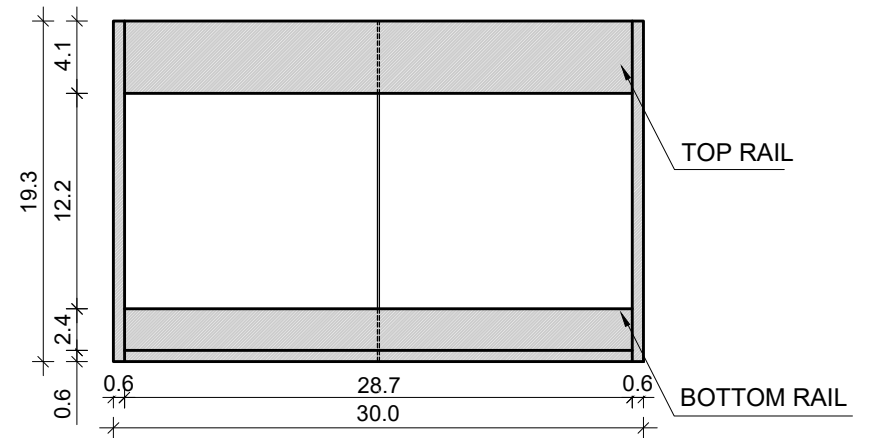

DAYTONA 2 FOR NEW KIRA 30-20

FRONT VIEW

SIDE VIEW

TOP VIEW

BACK VIEW