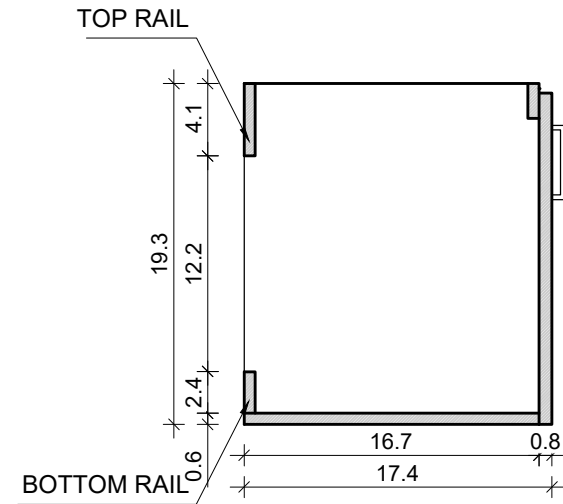

DAYTONA 2 FOR NEW KIRA 30-20

FRONT VIEW

SIDE VIEW

TOP VIEW

BACK VIEW