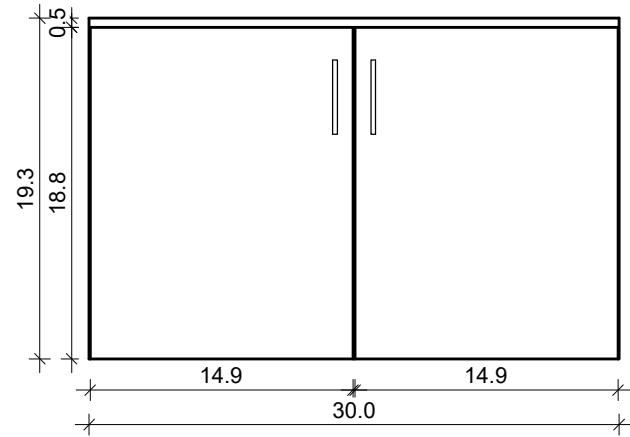

DAYTONA 2 FOR NEW KIRA 30-20

FRONT VIEW

SIDE VIEW

TOP VIEW

BACK VIEW