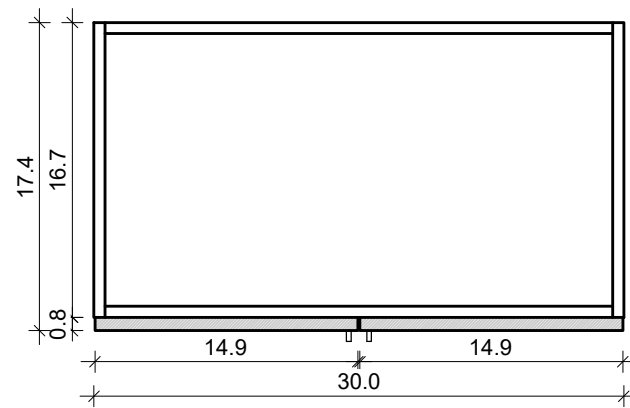

DAYTONA 2 FOR NEW KIRA 30-20

FRONT VIEW

SIDE VIEW

TOP VIEW

BACK VIEW