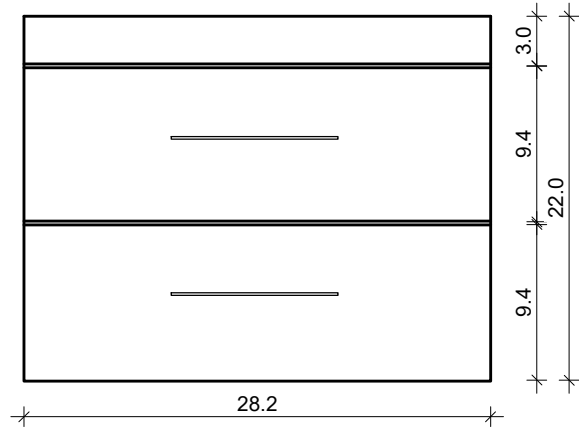

DAYTONA 3 FOR KIRA 30-02

FRONT VIEW

SIDE VIEW

TOP VIEW

BACK VIEW