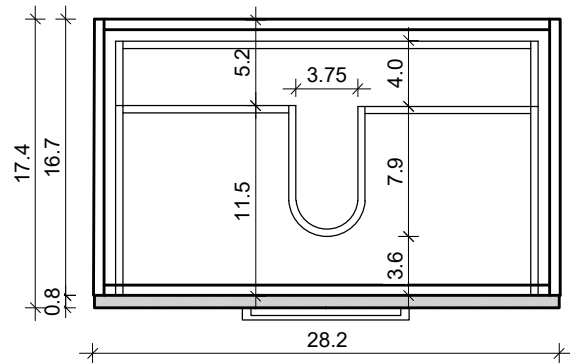

DAYTONA 3 FOR KIRA 30-02

FRONT VIEW

SIDE VIEW

TOP VIEW

BACK VIEW