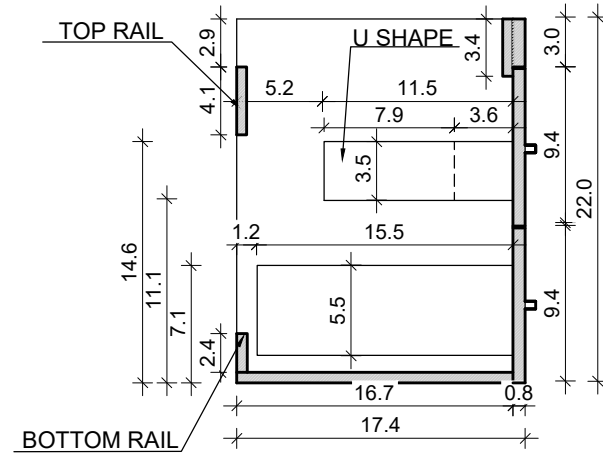

DAYTONA 3 FOR KIRA 30-02

FRONT VIEW

SIDE VIEW

TOP VIEW

BACK VIEW