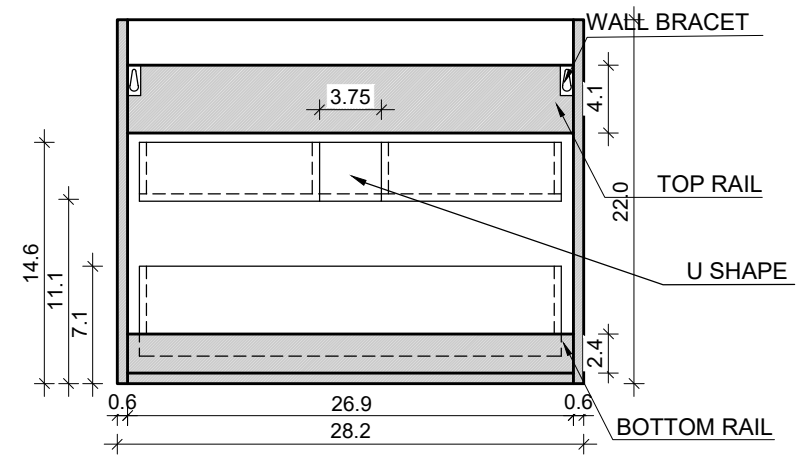

DAYTONA 3 FOR KIRA 30-02

FRONT VIEW

SIDE VIEW

TOP VIEW

BACK VIEW