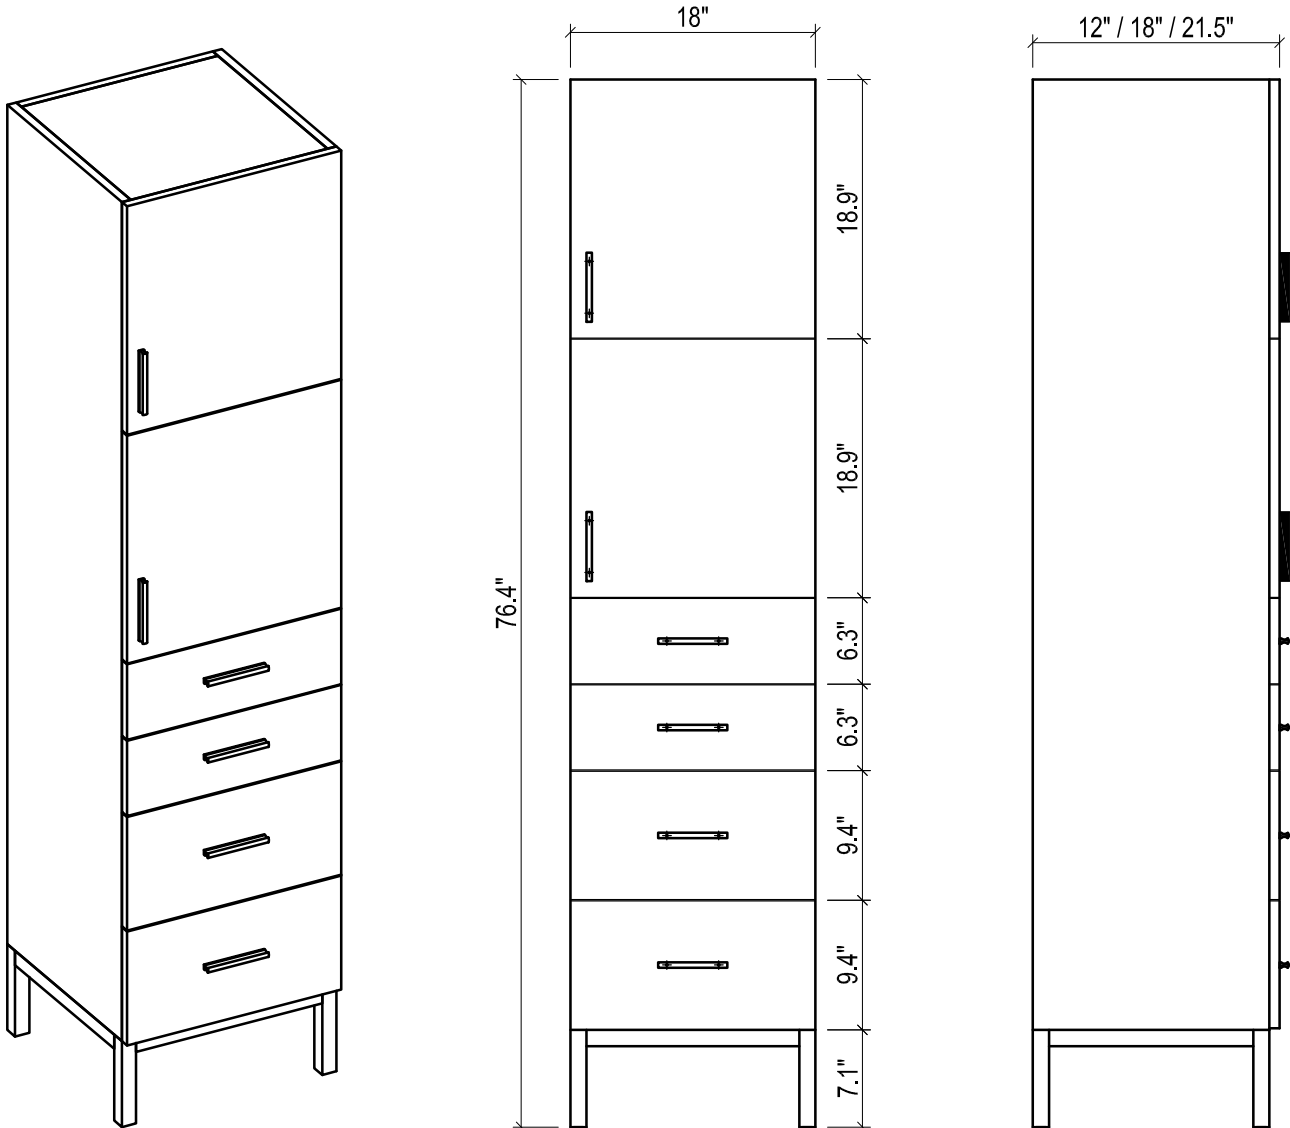

## DAYTONA TALL CABINET

- Quality metal BLUM (or BLUM equivalent) soft-closing hinges and/or drawer hardware are included.
- WALL HUNG option is also available for this model.

FRONT VIEW

SIDE VIEW