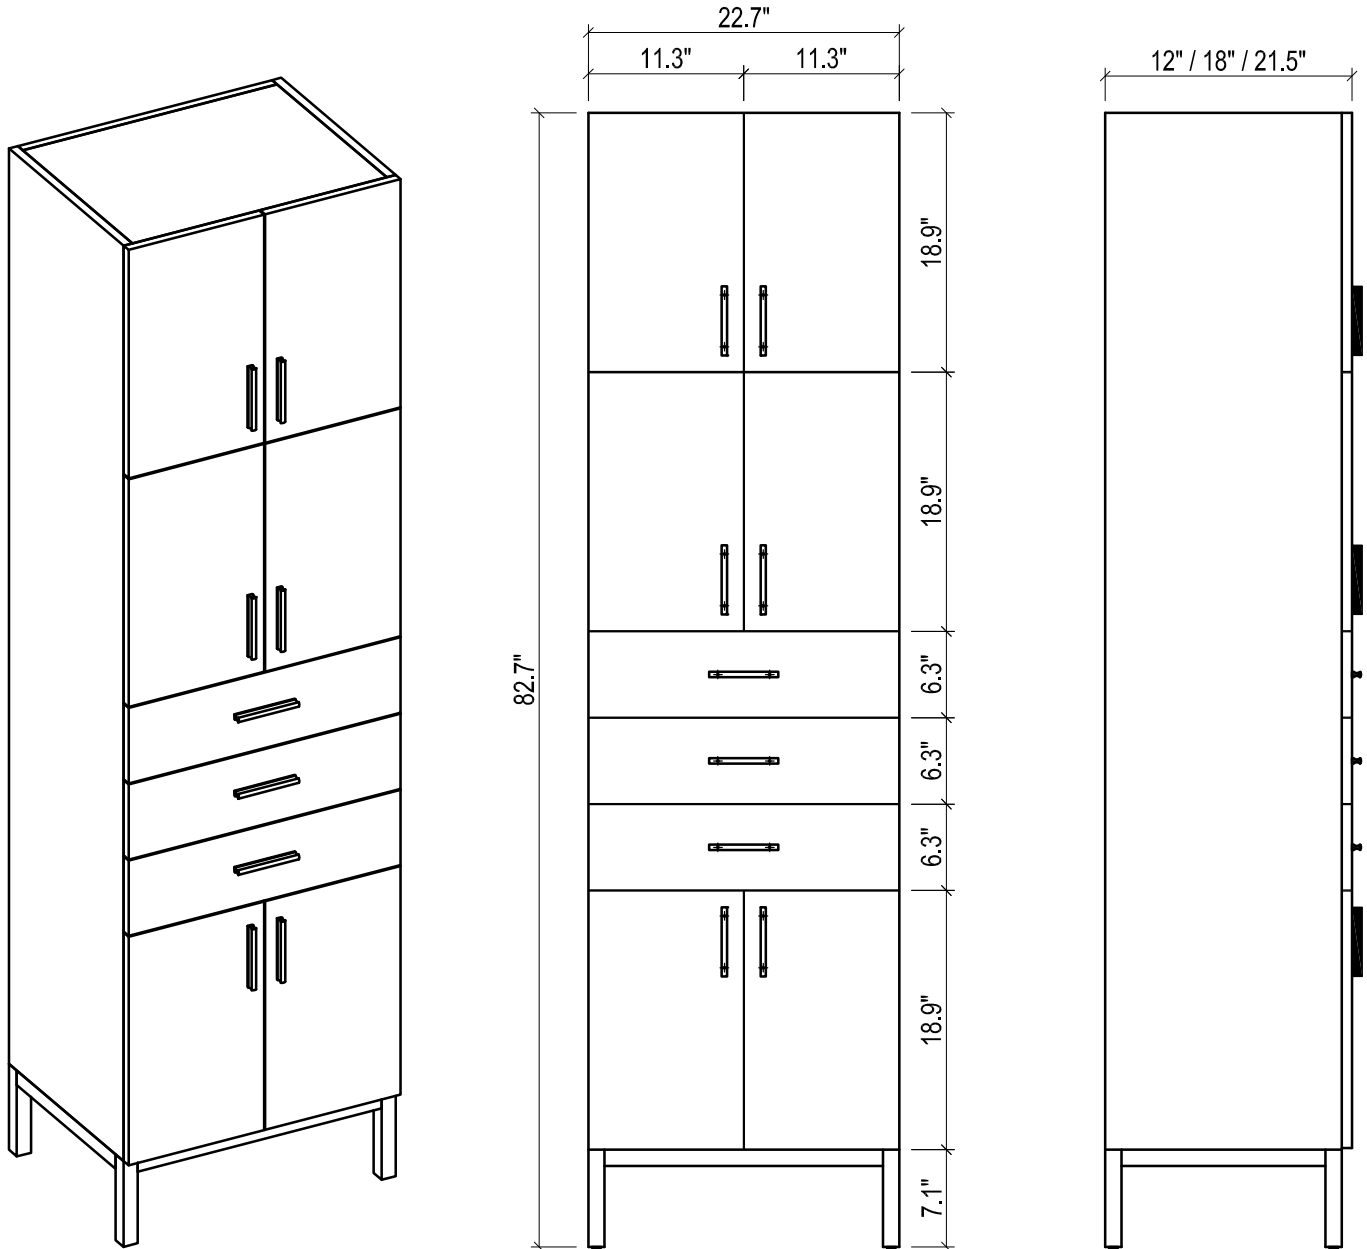

DAYTONA TALL CABINET

- Quality metal BLUM (or BLUM equivalent) soft-closing hinges and/or drawer hardware are included.
- WALL HUNG option is also available for this model.

FRONT VIEW

SIDE VIEW