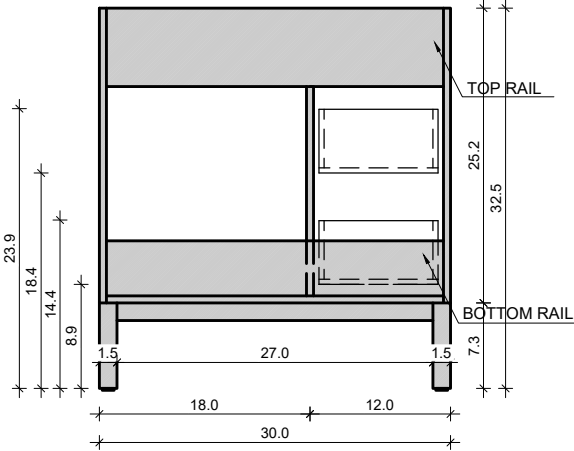

# DS 30-12

Drawing below are shown with a Standard Daytona Aluminum Base-Frame. For Wall-Hung or other leg options, please ignore the 7.3" frame height.

FRONT VIEW

SIDE VIEW

TOP VIEW

BACK VIEW