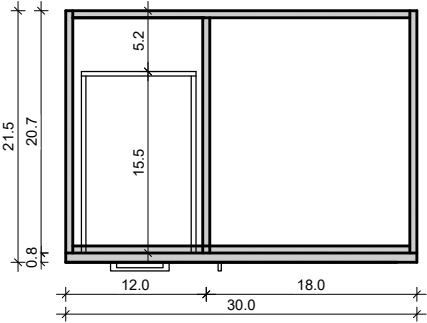

# DS 30-12

Drawing below are shown with a Standard Daytona Aluminum Base-Frame. For Wall-Hung or other leg options, please ignore the 7.3" frame height.

FRONT VIEW

SIDE VIEW

TOP VIEW

BACK VIEW