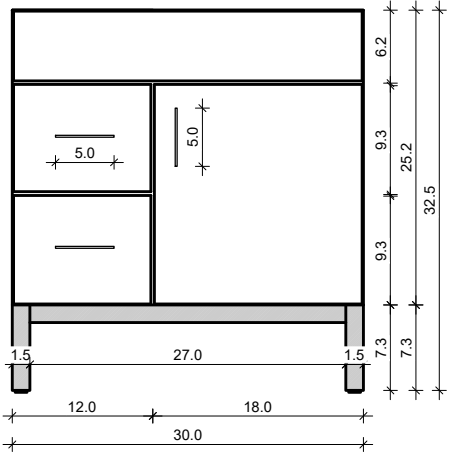

# DS 30-12

Drawing below are shown with a Standard Daytona Aluminum Base-Frame. For Wall-Hung or other leg options, please ignore the 7.3" frame height.

FRONT VIEW

SIDE VIEW

TOP VIEW

BACK VIEW