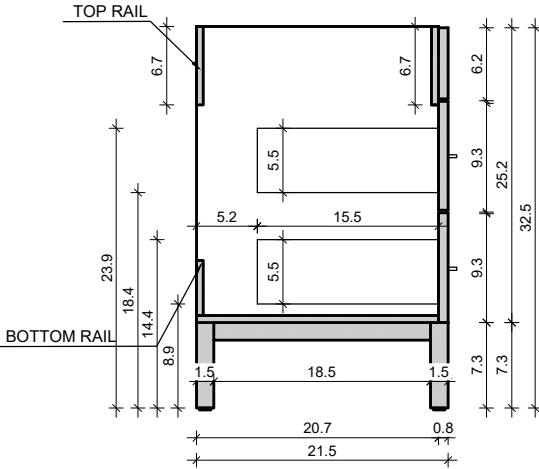

# DS 30-12

Drawing below are shown with a Standard Daytona Aluminum Base-Frame. For Wall-Hung or other leg options, please ignore the 7.3" frame height.

FRONT VIEW

SIDE VIEW

TOP VIEW

BACK VIEW