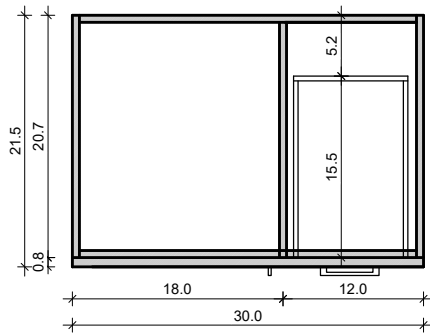

DS 30-13

Drawing below are shown with a Standard Daytona Aluminum Base-Frame. For Wall-Hung or other leg options, please ignore the 7.3" frame height.

FRONT VIEW

SIDE VIEW

TOP VIEW

BACK VIEW