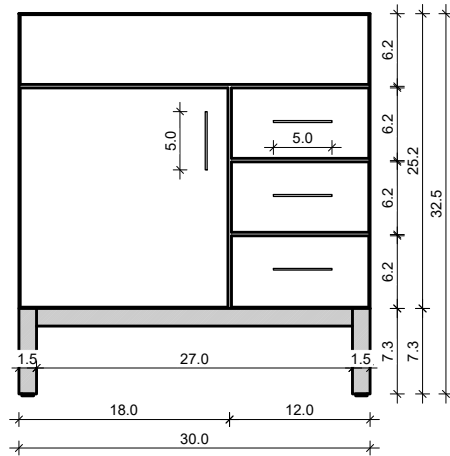

DS 30-13

Drawing below are shown with a Standard Daytona Aluminum Base-Frame. For Wall-Hung or other leg options, please ignore the 7.3" frame height.

FRONT VIEW

SIDE VIEW

TOP VIEW

BACK VIEW