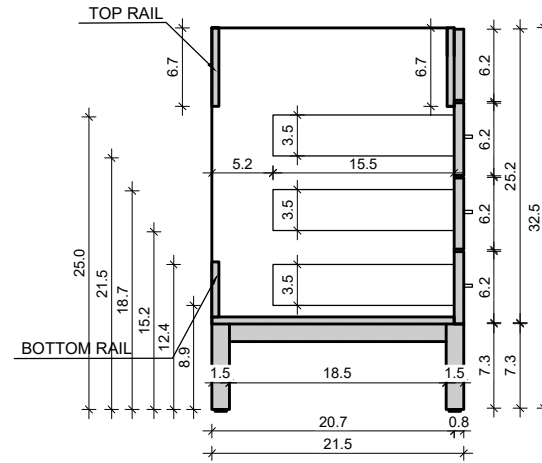

DS 30-13

Drawing below are shown with a Standard Daytona Aluminum Base-Frame. For Wall-Hung or other leg options, please ignore the 7.3" frame height.

FRONT VIEW

SIDE VIEW

TOP VIEW

BACK VIEW