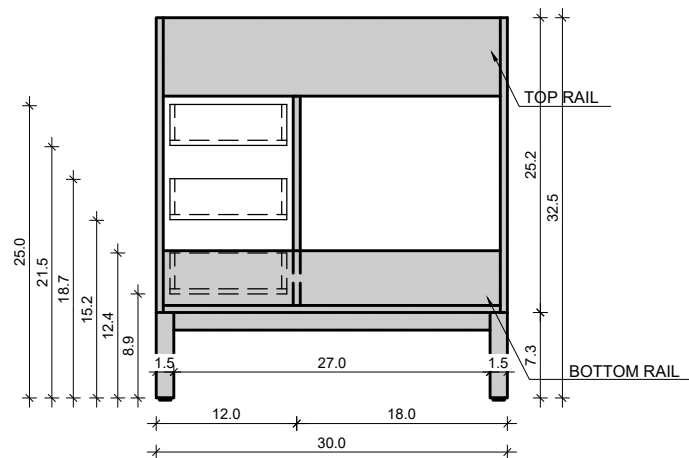

DS 30-13

Drawing below are shown with a Standard Daytona Aluminum Base-Frame. For Wall-Hung or other leg options, please ignore the 7.3" frame height.

FRONT VIEW

SIDE VIEW

TOP VIEW

BACK VIEW