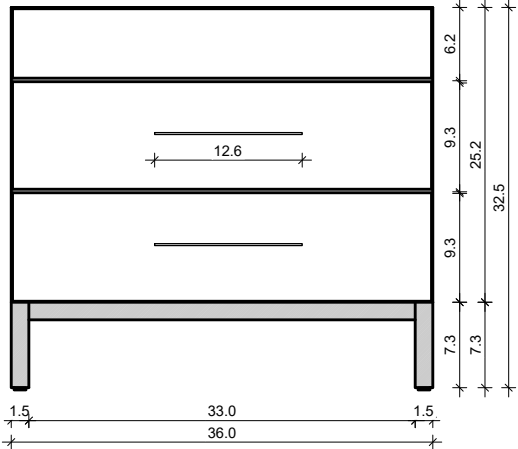

DS 36-02

Drawing below are shown with a Standard Daytona Aluminum Base-Frame. For Wall-Hung or other leg options, please ignore the 7.3" frame height.

FRONT VIEW

SIDE VIEW

TOP VIEW

BACK VIEW