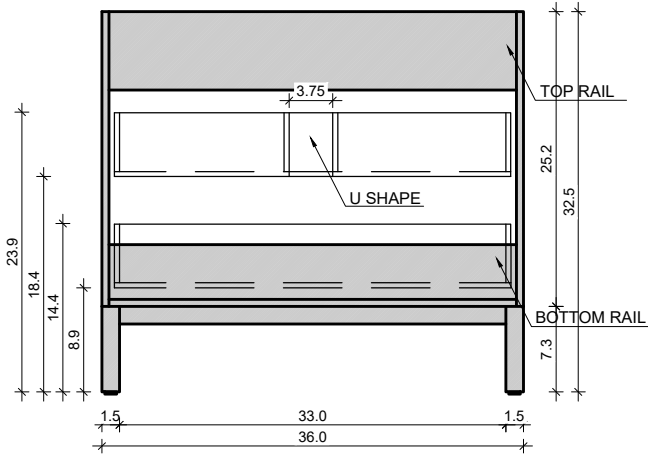

DS 36-02

Drawing below are shown with a Standard Daytona Aluminum Base-Frame. For Wall-Hung or other leg options, please ignore the 7.3" frame height.

FRONT VIEW

SIDE VIEW

TOP VIEW

BACK VIEW