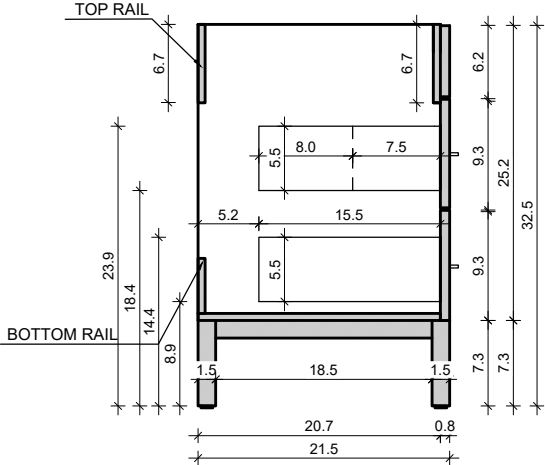

DS 36-02

Drawing below are shown with a Standard Daytona Aluminum Base-Frame. For Wall-Hung or other leg options, please ignore the 7.3" frame height.

FRONT VIEW

SIDE VIEW

TOP VIEW

BACK VIEW