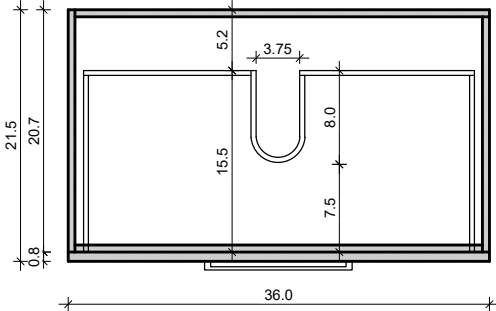

DS 36-02

Drawing below are shown with a Standard Daytona Aluminum Base-Frame. For Wall-Hung or other leg options, please ignore the 7.3" frame height.

FRONT VIEW

SIDE VIEW

TOP VIEW

BACK VIEW