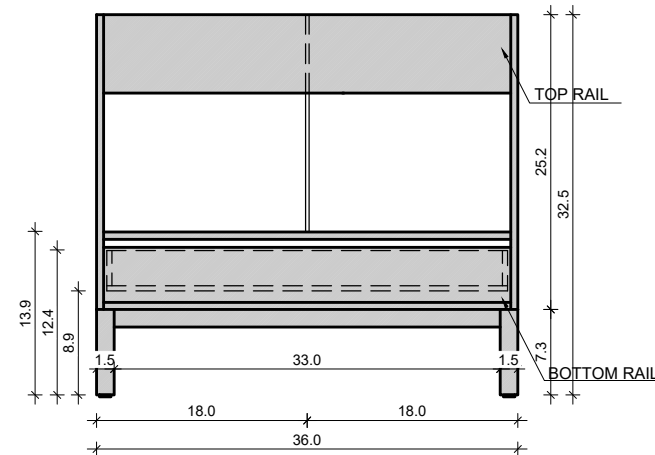

DS 36-21

Drawing below are shown with a Standard Daytona Aluminum Base-Frame. For Wall-Hung or other leg options, please ignore the 7.3" frame height.

FRONT VIEW

SIDE VIEW

TOP VIEW

BACK VIEW