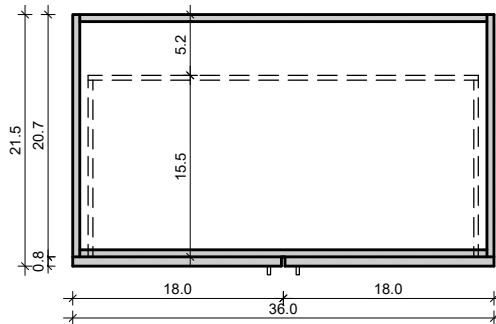

DS 36-21

Drawing below are shown with a Standard Daytona Aluminum Base-Frame. For Wall-Hung or other leg options, please ignore the 7.3" frame height.

FRONT VIEW

SIDE VIEW

TOP VIEW

BACK VIEW