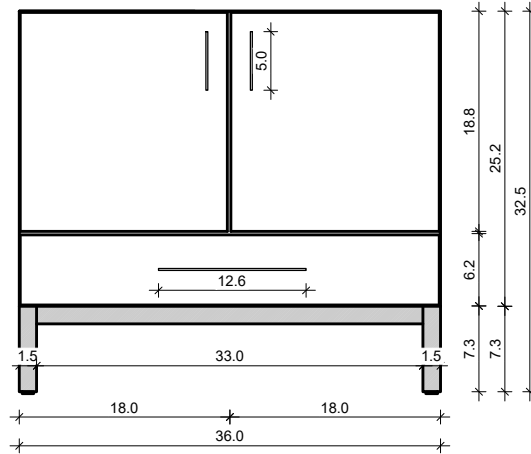

DS 36-21

Drawing below are shown with a Standard Daytona Aluminum Base-Frame. For Wall-Hung or other leg options, please ignore the 7.3" frame height.

FRONT VIEW

SIDE VIEW

TOP VIEW

BACK VIEW