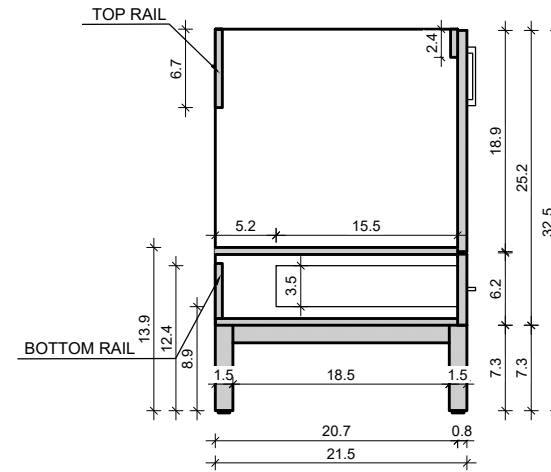

DS 36-21

Drawing below are shown with a Standard Daytona Aluminum Base-Frame. For Wall-Hung or other leg options, please ignore the 7.3" frame height.

FRONT VIEW

SIDE VIEW

TOP VIEW

BACK VIEW