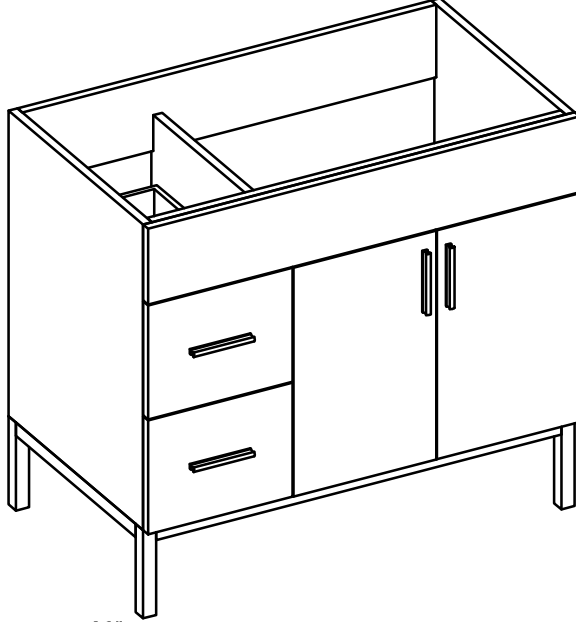

DAYTONA FOR STONE TOP

- WALL HUNG option is also available for this model. Vanity height without legs is 25.3".
- Quality metal BLUM (or BLUM equivalent) soft-closing hinges and/or drawer hardware are included.
- Matching standard stone countertop: 37" x 22 1/4". We offer GRANITE, MARBLE or QUARTZ stones in various models, thicknesses and cut-outs.
- Drawers can be placed on Right or Left sides.

FRONT VIEW

SIDE VIEW

TOP VIEW

BACK VIEW