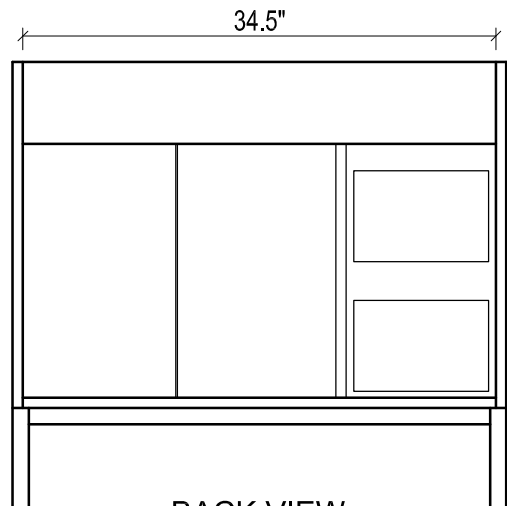

DAYTONA FOR STONE TOP

- WALL HUNG option is also available for this model. Vanity height without legs is 25.3".
- Quality metal BLUM (or BLUM equivalent) soft-closing hinges and/or drawer hardware are included.
- Matching standard stone countertop: 37" x 22 1/4". We offer GRANITE, MARBLE or QUARTZ stones in various models, thicknesses and cut-outs.
- Drawers can be placed on Right or Left sides.

FRONT VIEW

SIDE VIEW

TOP VIEW

BACK VIEW