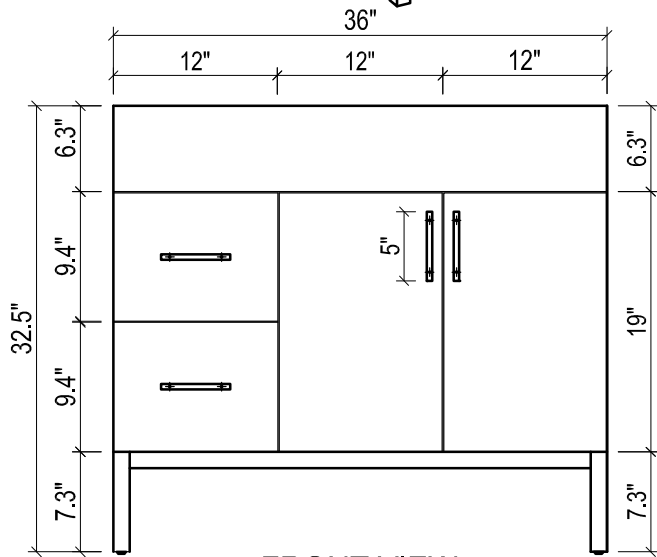

DAYTONA FOR STONE TOP

- WALL HUNG option is also available for this model. Vanity height without legs is 25.3".
- Quality metal BLUM (or BLUM equivalent) soft-closing hinges and/or drawer hardware are included.
- Matching standard stone countertop: 37" x 22 1/4". We offer GRANITE, MARBLE or QUARTZ stones in various models, thicknesses and cut-outs.
- Drawers can be placed on Right or Left sides.

FRONT VIEW

SIDE VIEW

TOP VIEW

BACK VIEW