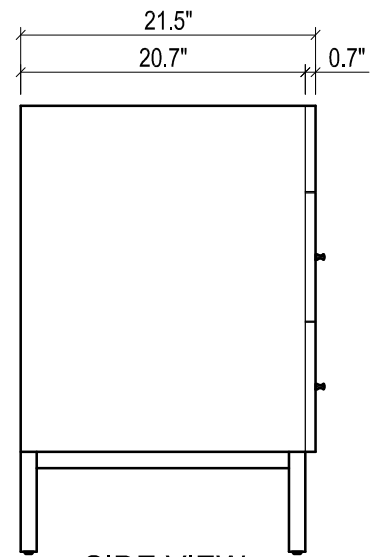

DAYTONA FOR STONE TOP

- WALL HUNG option is also available for this model. Vanity height without legs is 25.3".
- Quality metal BLUM (or BLUM equivalent) soft-closing hinges and/or drawer hardware are included.
- Matching standard stone countertop: 37" x 22 1/4". We offer GRANITE, MARBLE or QUARTZ stones in various models, thicknesses and cut-outs.
- Drawers can be placed on Right or Left sides.

FRONT VIEW

SIDE VIEW

TOP VIEW

BACK VIEW