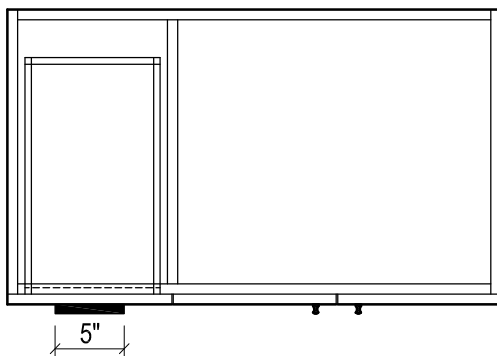

DAYTONA FOR STONE TOP

- WALL HUNG option is also available for this model. Vanity height without legs is 25.3".
- Quality metal BLUM (or BLUM equivalent) soft-closing hinges and/or drawer hardware are included.
- Matching standard stone countertop: 37" x 22 1/4". We offer GRANITE, MARBLE or QUARTZ stones in various models, thicknesses and cut-outs.
- Drawers can be placed on Right or Left sides.

FRONT VIEW

SIDE VIEW

TOP VIEW

BACK VIEW