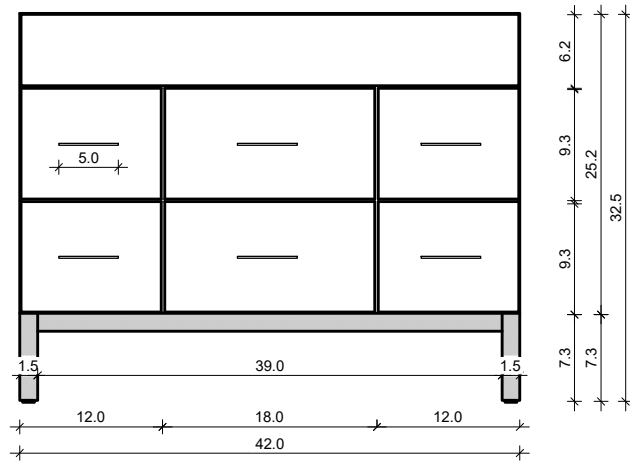

DAYTONA 42-06

Drawing below are shown with a Standard Daytona Aluminum Base-Frame. For Wall-Hung or other leg options, please ignore the 7.3" frame height.

FRONT VIEW

SIDE VIEW

TOP VIEW

BACK VIEW