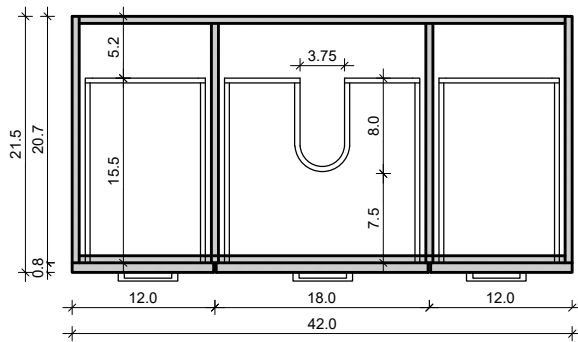

DAYTONA 42-06

Drawing below are shown with a Standard Daytona Aluminum Base-Frame. For Wall-Hung or other leg options, please ignore the 7.3" frame height.

FRONT VIEW

SIDE VIEW

TOP VIEW

BACK VIEW