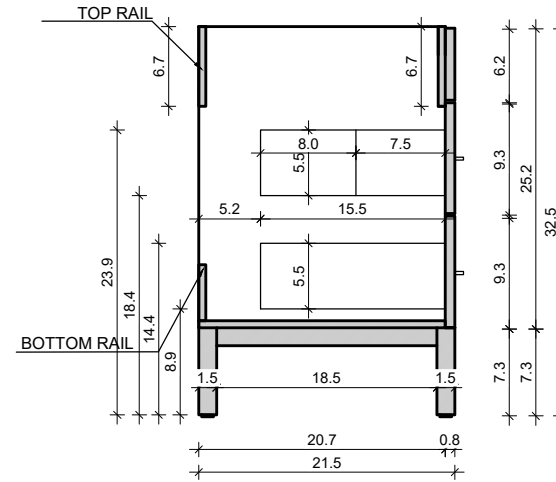

DAYTONA 42-06

Drawing below are shown with a Standard Daytona Aluminum Base-Frame. For Wall-Hung or other leg options, please ignore the 7.3" frame height.

FRONT VIEW

SIDE VIEW

TOP VIEW

BACK VIEW