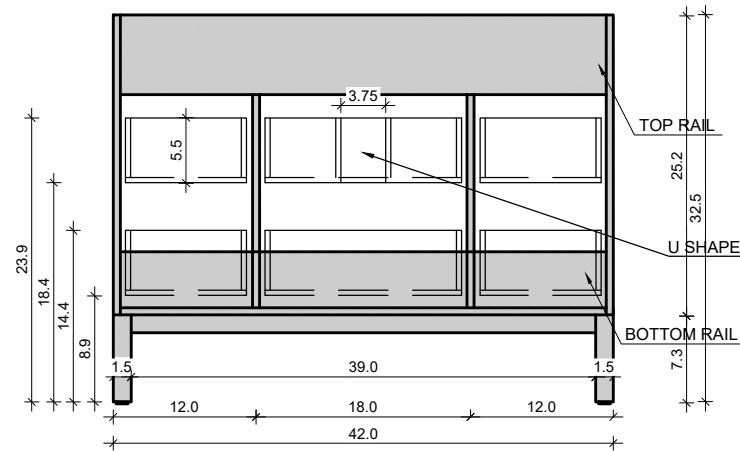

DAYTONA 42-06

Drawing below are shown with a Standard Daytona Aluminum Base-Frame. For Wall-Hung or other leg options, please ignore the 7.3" frame height.

FRONT VIEW

SIDE VIEW

TOP VIEW

BACK VIEW