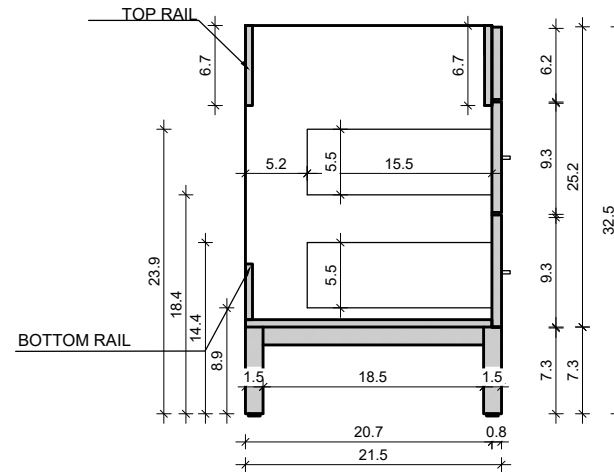

DAYTONA 42-14

Drawing below are shown with a Standard Daytona Aluminum Base-Frame. For Wall-Hung or other leg options, please ignore the 7.3" frame height.

FRONT VIEW

SIDE VIEW

TOP VIEW

BACK VIEW