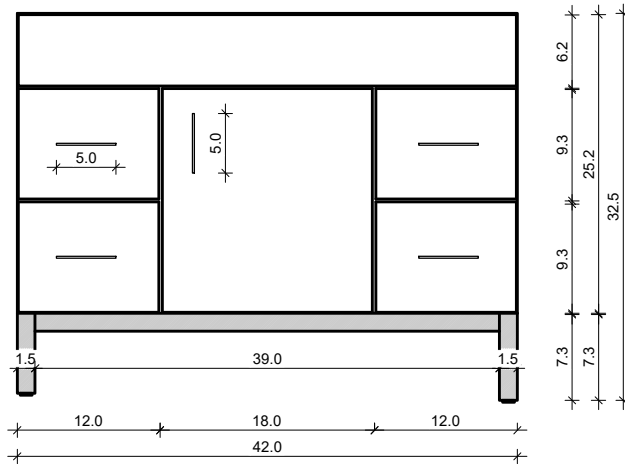

DAYTONA 42-14

Drawing below are shown with a Standard Daytona Aluminum Base-Frame. For Wall-Hung or other leg options, please ignore the 7.3" frame height.

FRONT VIEW

SIDE VIEW

TOP VIEW

BACK VIEW