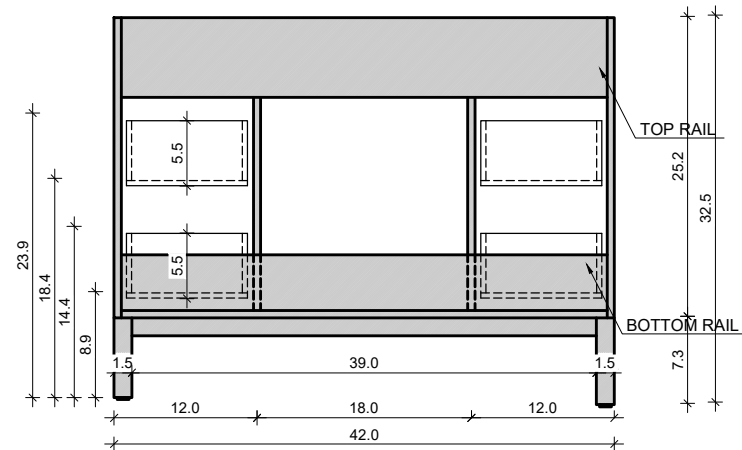

DAYTONA 42-14

Drawing below are shown with a Standard Daytona Aluminum Base-Frame. For Wall-Hung or other leg options, please ignore the 7.3" frame height.

FRONT VIEW

SIDE VIEW

TOP VIEW

BACK VIEW