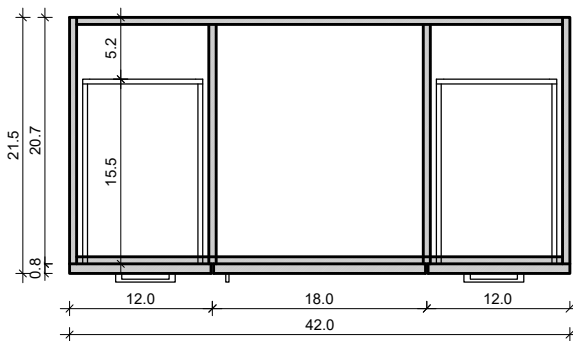

DAYTONA 42-14

Drawing below are shown with a Standard Daytona Aluminum Base-Frame. For Wall-Hung or other leg options, please ignore the 7.3" frame height.

FRONT VIEW

SIDE VIEW

TOP VIEW

BACK VIEW