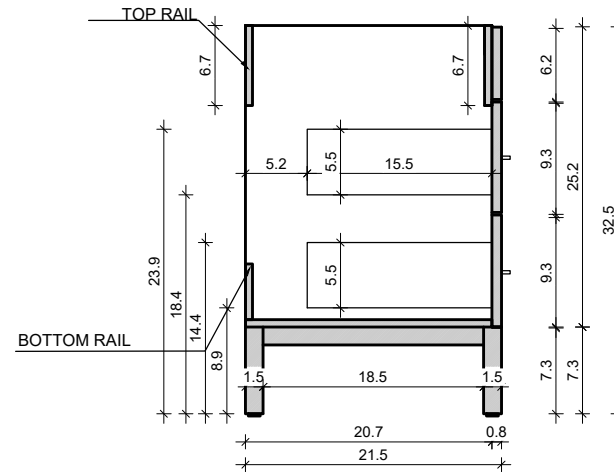

# DAYTONA 42-24

Drawing below are shown with a Standard Daytona Aluminum Base-Frame. For Wall-Hung or other leg options, please ignore the 7.3" frame height.

FRONT VIEW

SIDE VIEW

TOP VIEW

BACK VIEW