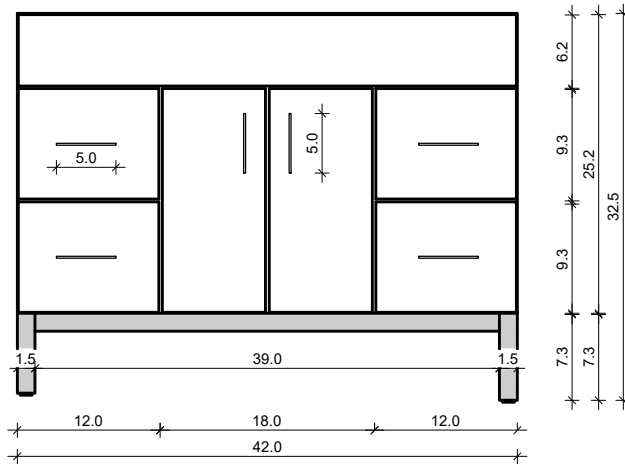

# DAYTONA 42-24

Drawing below are shown with a Standard Daytona Aluminum Base-Frame. For Wall-Hung or other leg options, please ignore the 7.3" frame height.

FRONT VIEW

SIDE VIEW

TOP VIEW

BACK VIEW