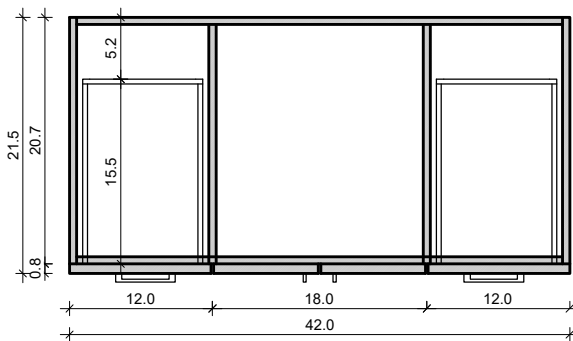

# DAYTONA 42-24

Drawing below are shown with a Standard Daytona Aluminum Base-Frame. For Wall-Hung or other leg options, please ignore the 7.3" frame height.

FRONT VIEW

SIDE VIEW

TOP VIEW

BACK VIEW