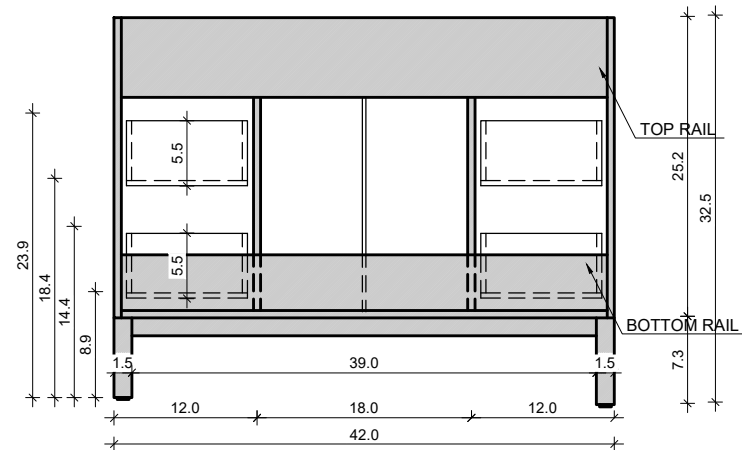

# DAYTONA 42-24

Drawing below are shown with a Standard Daytona Aluminum Base-Frame. For Wall-Hung or other leg options, please ignore the 7.3" frame height.

FRONT VIEW

SIDE VIEW

TOP VIEW

BACK VIEW