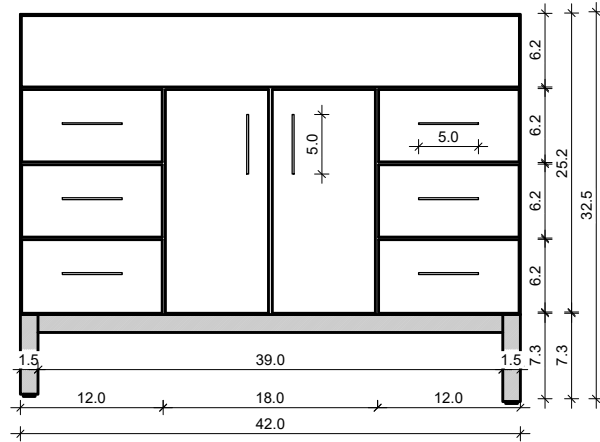

DAYTONA 42-26

Drawing below are shown with a Standard Daytona Aluminum Base-Frame. For Wall-Hung or other leg options, please ignore the 7.3" frame height.

FRONT VIEW

SIDE VIEW

TOP VIEW

BACK VIEW