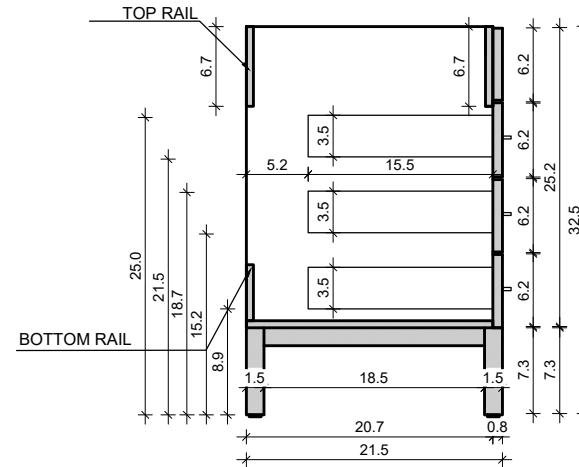

DAYTONA 42-26

Drawing below are shown with a Standard Daytona Aluminum Base-Frame. For Wall-Hung or other leg options, please ignore the 7.3" frame height.

FRONT VIEW

SIDE VIEW

TOP VIEW

BACK VIEW