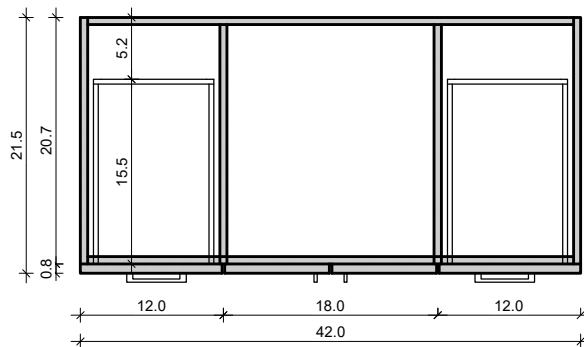

DAYTONA 42-26

Drawing below are shown with a Standard Daytona Aluminum Base-Frame. For Wall-Hung or other leg options, please ignore the 7.3" frame height.

FRONT VIEW

SIDE VIEW

TOP VIEW

BACK VIEW