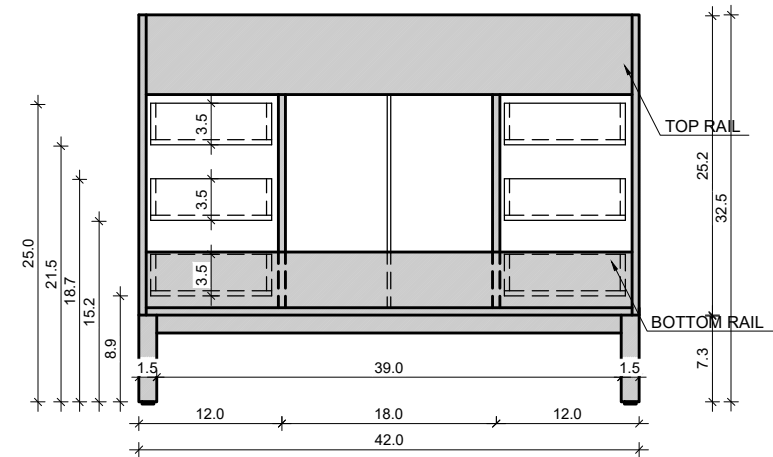

DAYTONA 42-26

Drawing below are shown with a Standard Daytona Aluminum Base-Frame. For Wall-Hung or other leg options, please ignore the 7.3" frame height.

FRONT VIEW

SIDE VIEW

TOP VIEW

BACK VIEW