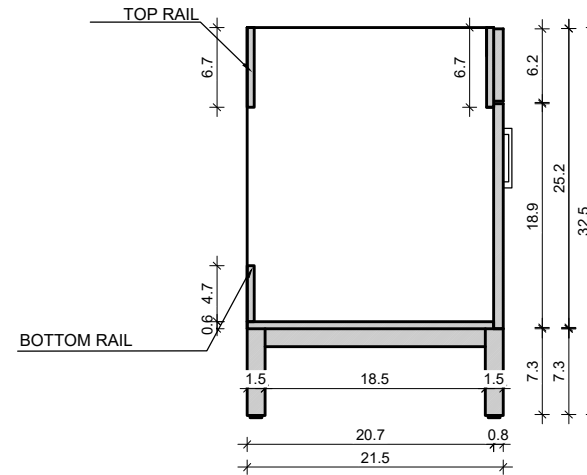

DAYTONA 42-40

Drawing below are shown with a Standard Daytona Aluminum Base-Frame. For Wall-Hung or other leg options, please ignore the 7.3" frame height.

FRONT VIEW

SIDE VIEW

TOP VIEW

BACK VIEW