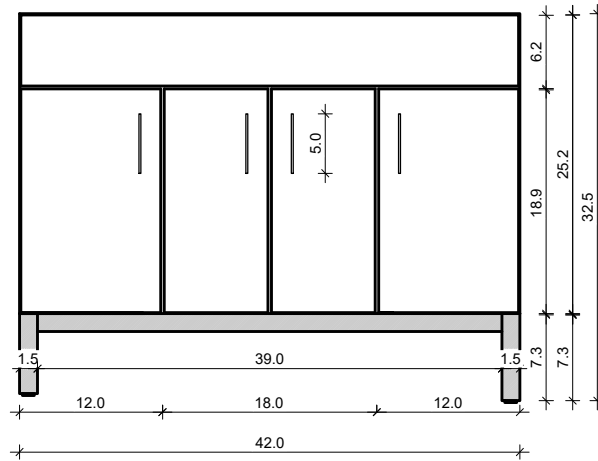

DAYTONA 42-40

Drawing below are shown with a Standard Daytona Aluminum Base-Frame. For Wall-Hung or other leg options, please ignore the 7.3" frame height.

FRONT VIEW

SIDE VIEW

TOP VIEW

BACK VIEW