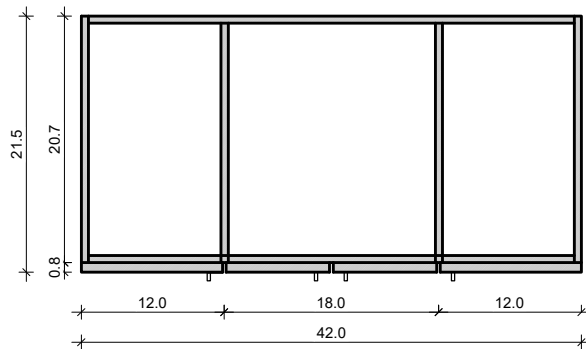

DAYTONA 42-40

Drawing below are shown with a Standard Daytona Aluminum Base-Frame. For Wall-Hung or other leg options, please ignore the 7.3" frame height.

FRONT VIEW

SIDE VIEW

TOP VIEW

BACK VIEW