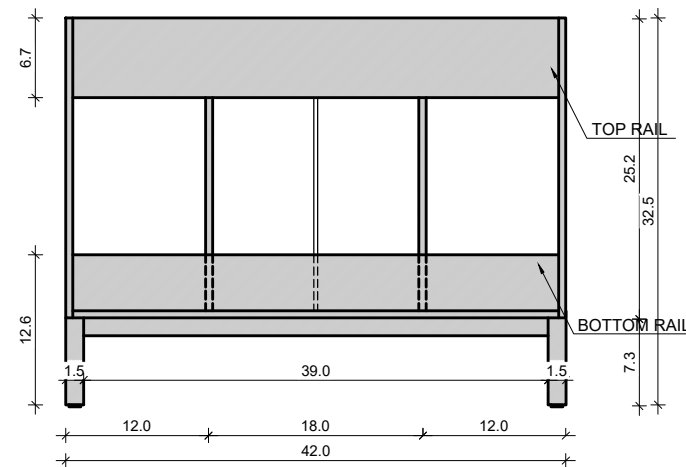

DAYTONA 42-40

Drawing below are shown with a Standard Daytona Aluminum Base-Frame. For Wall-Hung or other leg options, please ignore the 7.3" frame height.

FRONT VIEW

SIDE VIEW

TOP VIEW

BACK VIEW