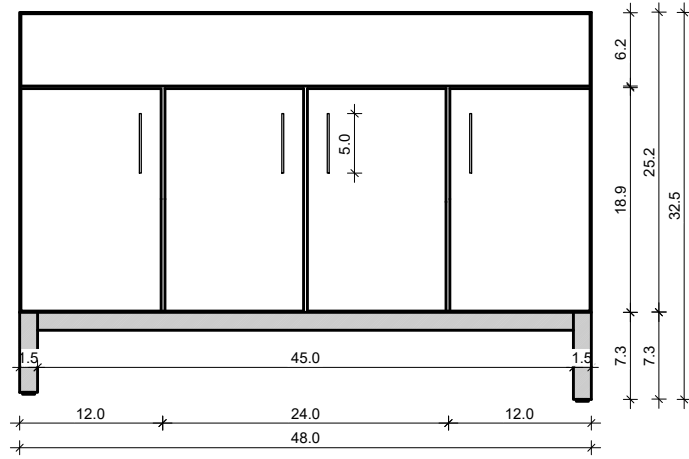

# DAYTONA 48-401

Drawing below are shown with a Standard Daytona Aluminum Base-Frame. For Wall-Hung or other leg options, please ignore the 7.3" frame height.

FRONT VIEW

SIDE VIEW

TOP VIEW

BACK VIEW