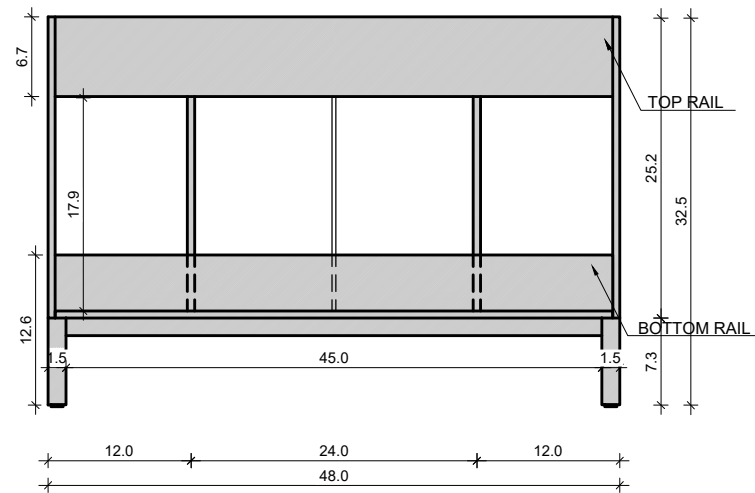

# DAYTONA 48-401

Drawing below are shown with a Standard Daytona Aluminum Base-Frame. For Wall-Hung or other leg options, please ignore the 7.3" frame height.

FRONT VIEW

SIDE VIEW

TOP VIEW

BACK VIEW