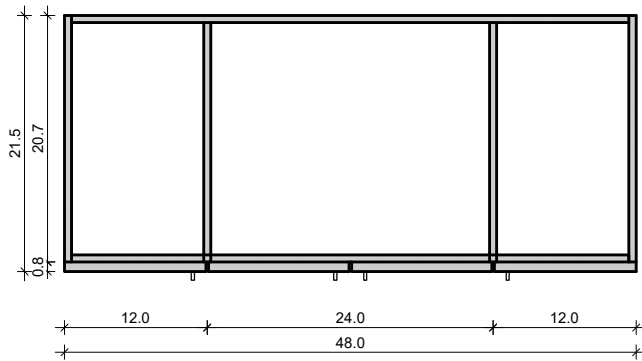

# DAYTONA 48-401

Drawing below are shown with a Standard Daytona Aluminum Base-Frame. For Wall-Hung or other leg options, please ignore the 7.3" frame height.

FRONT VIEW

SIDE VIEW

TOP VIEW

BACK VIEW