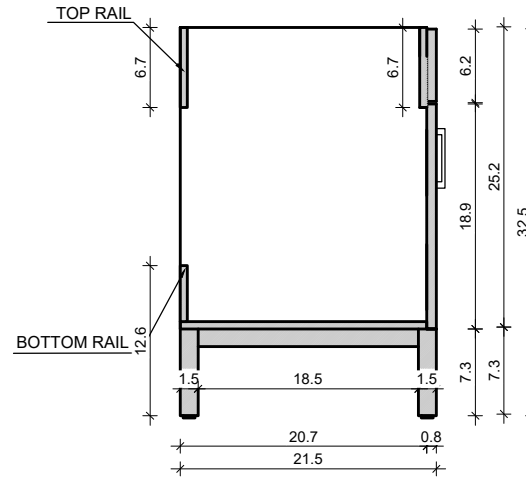

# DAYTONA 48-401

Drawing below are shown with a Standard Daytona Aluminum Base-Frame. For Wall-Hung or other leg options, please ignore the 7.3" frame height.

FRONT VIEW

SIDE VIEW

TOP VIEW

BACK VIEW