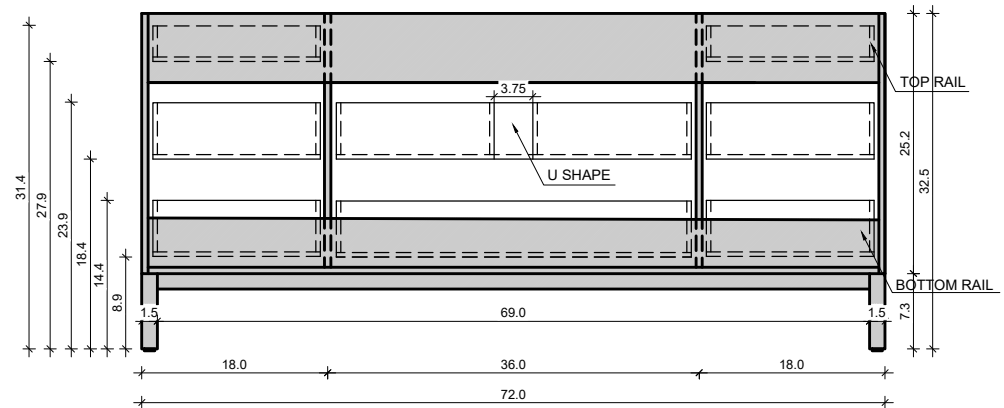

DS 72-08

Drawing below are shown with a Standard Daytona Aluminum Base-Frame.
For Wall-Hung or other leg options, please ignore the 7.3" frame height.

FRONT VIEW

SIDE VIEW

TOP VIEW

BACK VIEW