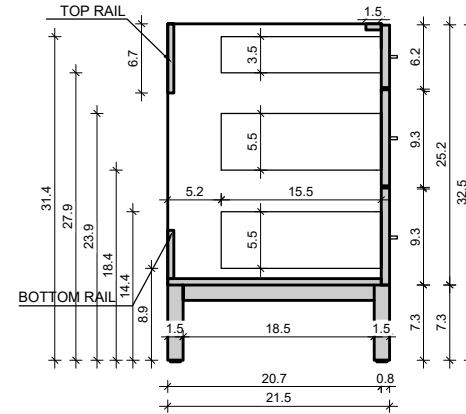

DS 72-08

Drawing below are shown with a Standard Daytona Aluminum Base-Frame.
For Wall-Hung or other leg options, please ignore the 7.3" frame height.

FRONT VIEW

SIDE VIEW

TOP VIEW

BACK VIEW