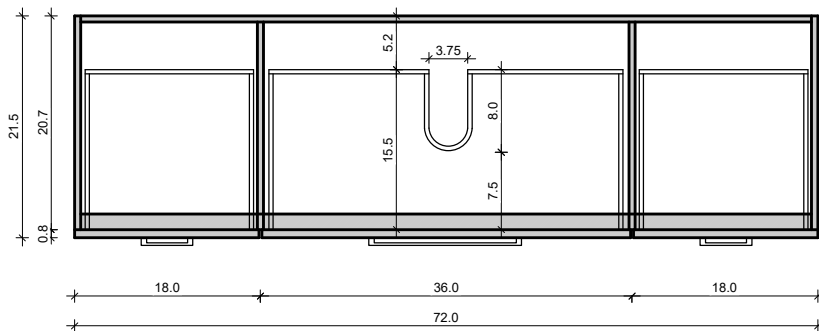

DS 72-08

Drawing below are shown with a Standard Daytona Aluminum Base-Frame.
For Wall-Hung or other leg options, please ignore the 7.3" frame height.

FRONT VIEW

SIDE VIEW

TOP VIEW

BACK VIEW