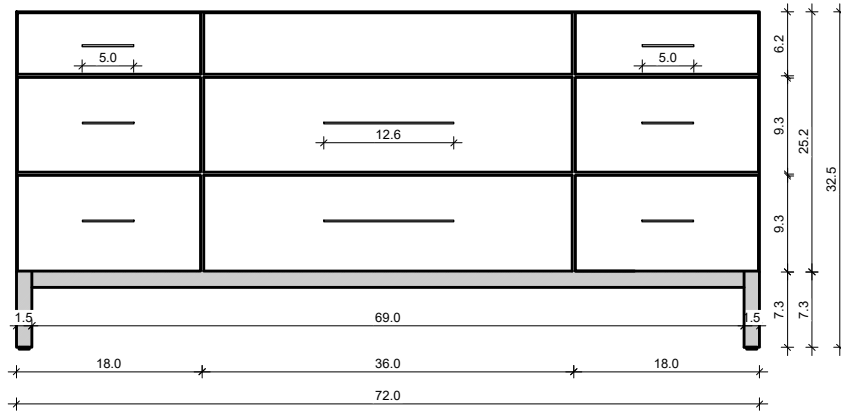

DS 72-08

Drawing below are shown with a Standard Daytona Aluminum Base-Frame.
For Wall-Hung or other leg options, please ignore the 7.3" frame height.

FRONT VIEW

SIDE VIEW

TOP VIEW

BACK VIEW