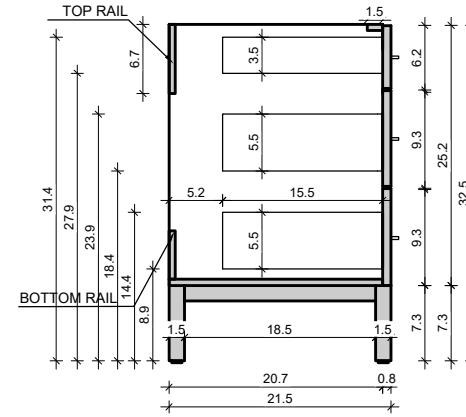

DS 72-43

Drawing below are shown with a Standard Daytona Aluminum Base-Frame.
For Wall-Hung or other leg options, please ignore the 7.3" frame height.

FRONT VIEW

SIDE VIEW

TOP VIEW

BACK VIEW