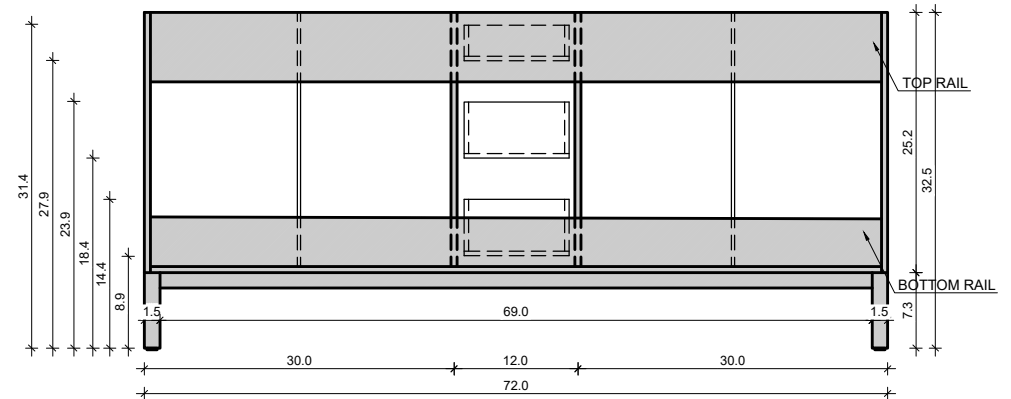

DS 72-43

Drawing below are shown with a Standard Daytona Aluminum Base-Frame.
For Wall-Hung or other leg options, please ignore the 7.3" frame height.

FRONT VIEW

SIDE VIEW

TOP VIEW

BACK VIEW