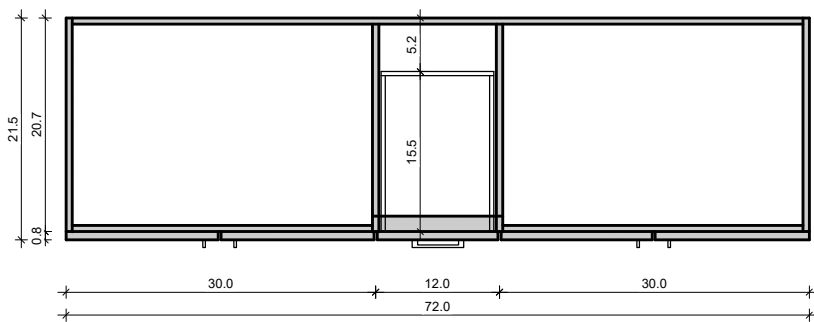

DS 72-43

Drawing below are shown with a Standard Daytona Aluminum Base-Frame.
For Wall-Hung or other leg options, please ignore the 7.3" frame height.

FRONT VIEW

SIDE VIEW

TOP VIEW

BACK VIEW