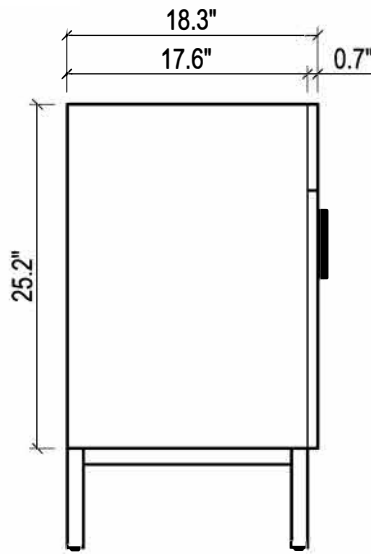

DAYTONA FOR TRIBECA

- WALL HUNG option is also available for this model.
Vanity height without legs is 25.2".
- Quality metal BLUM (or BLUM equivalent) soft-closing hinges and/or drawer hardware are included.

FRONT VIEW

SIDE VIEW

TOP VIEW

BACK VIEW