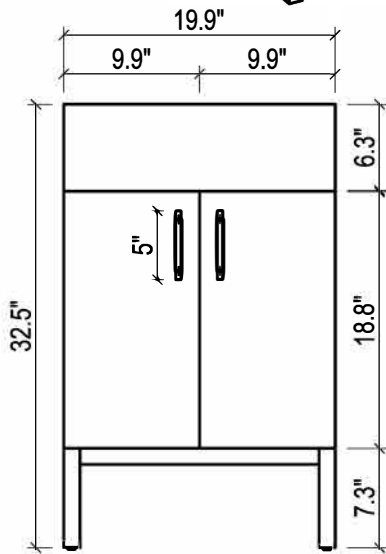

DAYTONA FOR TRIBECA

- WALL HUNG option is also available for this model.
Vanity height without legs is 25.2".
- Quality metal BLUM (or BLUM equivalent) soft-closing hinges and/or drawer hardware are included.

FRONT VIEW

SIDE VIEW

TOP VIEW

BACK VIEW