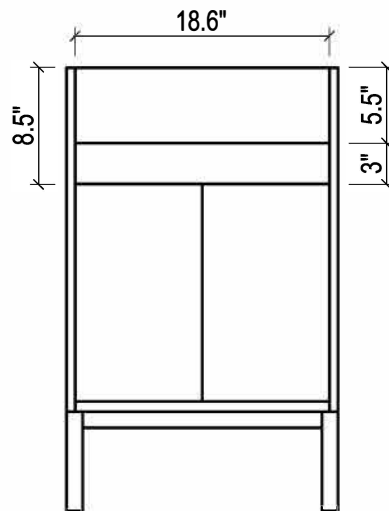

DAYTONA FOR TRIBECA

- WALL HUNG option is also available for this model.
Vanity height without legs is 25.2".
- Quality metal BLUM (or BLUM equivalent) soft-closing hinges and/or drawer hardware are included.

FRONT VIEW

SIDE VIEW

TOP VIEW

BACK VIEW