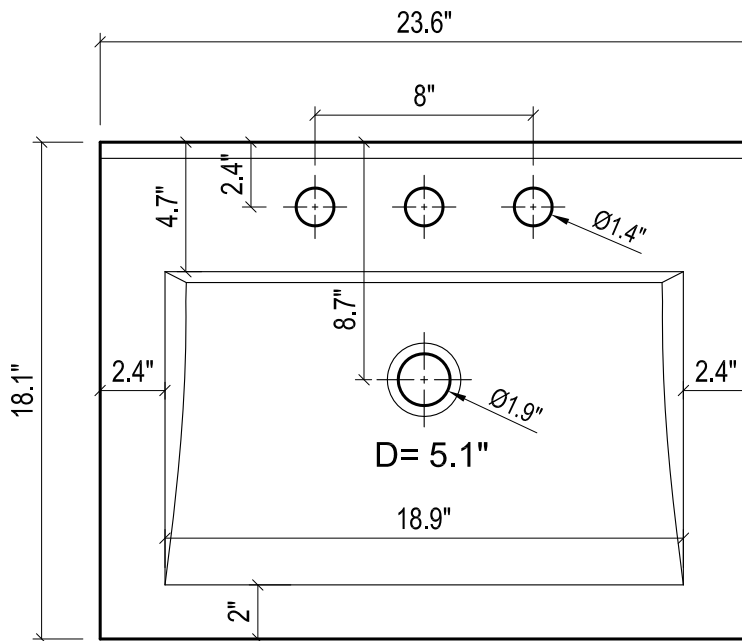

FIORELLA
F24W8 CERAMIC SINK

TOP VIEW

SIDE VIEW

FRONT VIEW