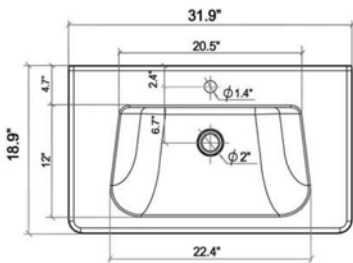

# HARMONY CERAMIC SINK

(available in 1 hole or 8" faucet drills)

TOP VIEW

FRONT VIEW

SIDE VIEW

---