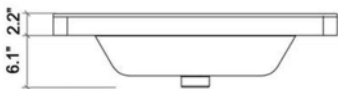

# HARMONY CERAMIC SINK

(available in 1 hole or 8" faucet drills)

TOP VIEW

FRONT VIEW

SIDE VIEW

---