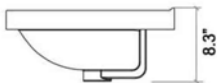

# HARMONY CERAMIC SINK

(available in 1 hole or 8" faucet drills)

TOP VIEW

FRONT VIEW

SIDE VIEW

---