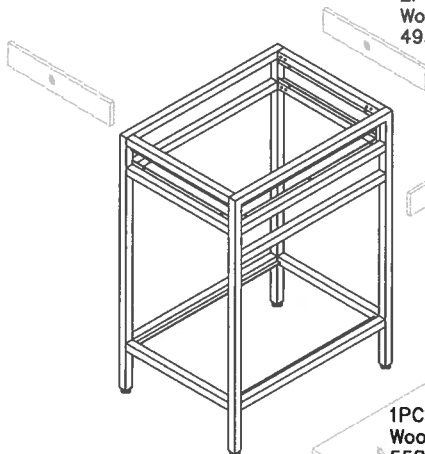

H03122

Front View

2PCS
Wood side valance
493x74x15mm

1PCS
Wood front valance
558x74x15mm

1PCS
Wood bottom shelf
558x493x20mm