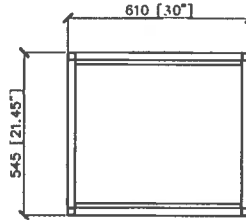

H03122

Front View

2PCS
Wood side valance
493x74x15mm

1PCS
Wood front valance
558x74x15mm

1PCS
Wood bottom shelf
558x493x20mm