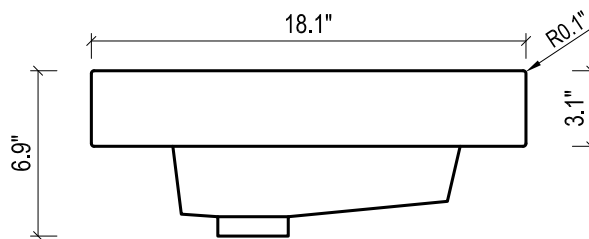

KIRA 24" CERAMIC SINK

(available in 1 hole or 8" faucet drills)

TOP VIEW

SIDE VIEW