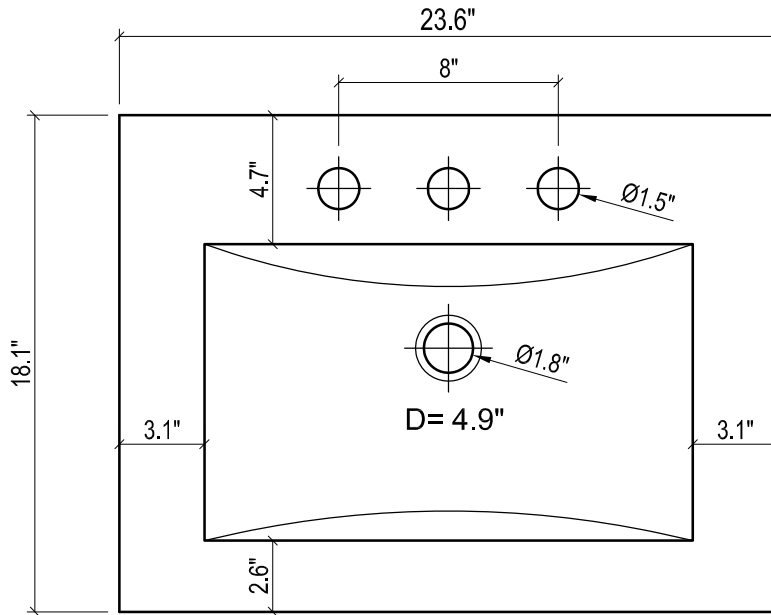

KIRA 24" CERAMIC SINK

(available in 1 hole or 8" faucet drills)

TOP VIEW

SIDE VIEW