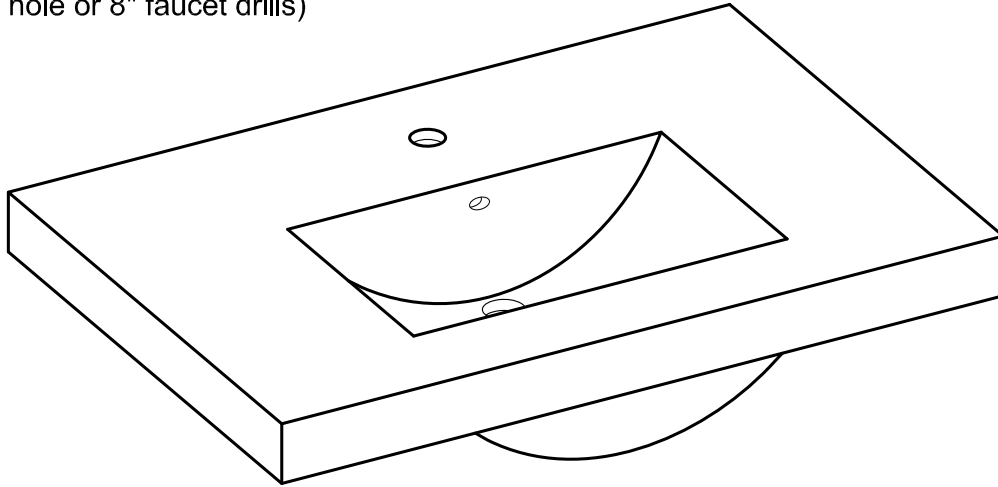

KIRA 24" CERAMIC SINK

(available in 1 hole or 8" faucet drills)

TOP VIEW

SIDE VIEW