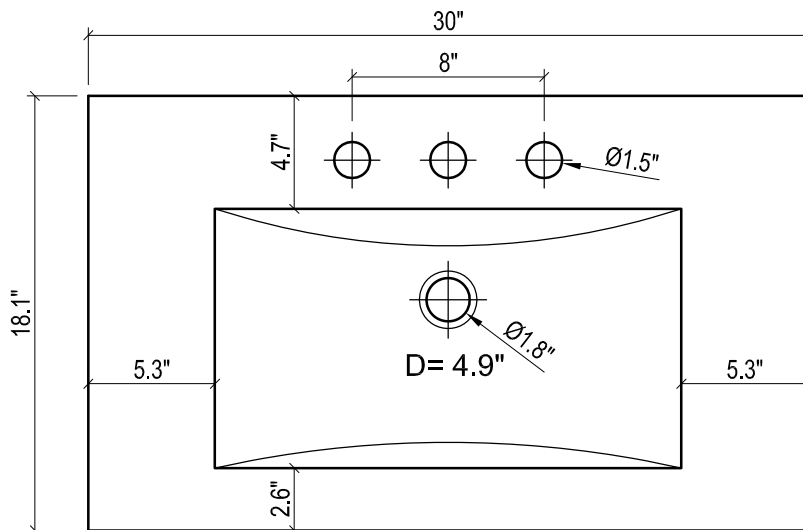

KIRA 30" CERAMIC SINK

TOP VIEW

SIDE VIEW