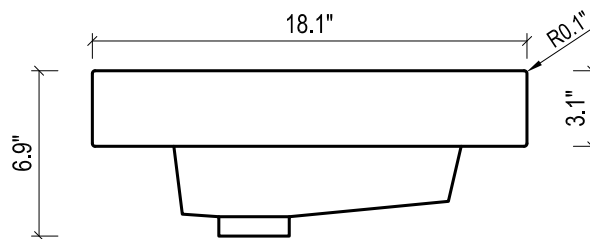

KIRA 30" CERAMIC SINK

TOP VIEW

SIDE VIEW