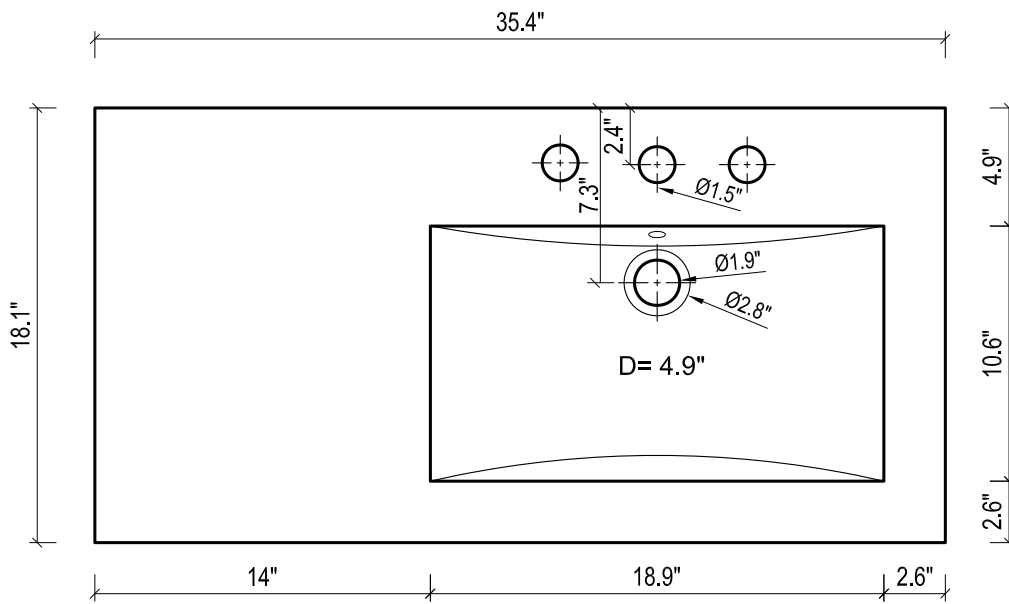

KIRA 36" CERAMIC SINK RIGHT

TOP VIEW

SIDE VIEW