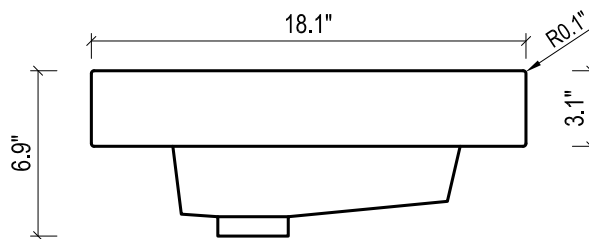

KIRA 36" CERAMIC SINK RIGHT

TOP VIEW

SIDE VIEW