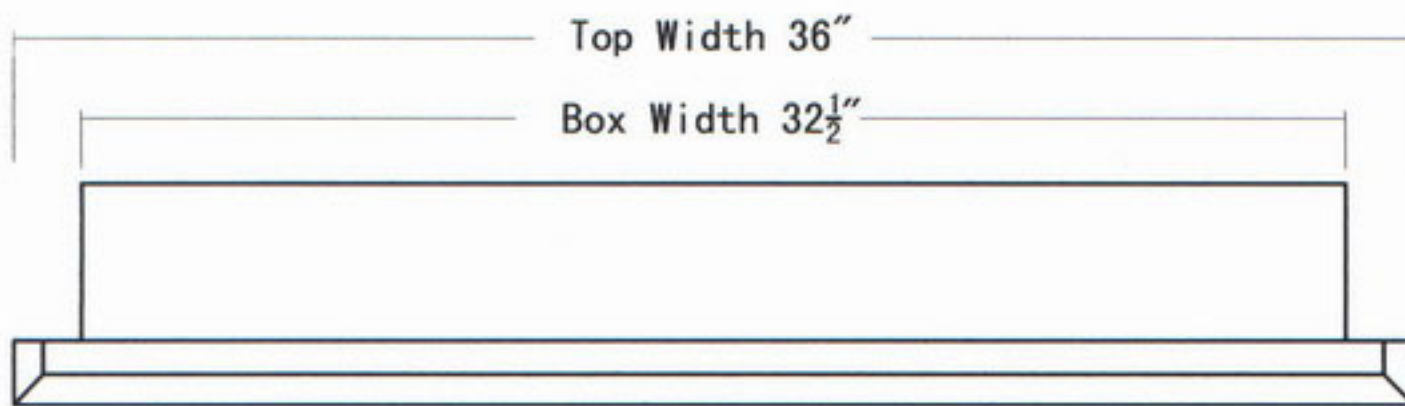

LMC36

TOP VIEW

Glass Sheleves:

15"Wx3-9/16"Dx5/16"THK/6pcs

Mirror Size:

11-7/16"Wx22-3/8"L/2pcs

W/ 1" beveled

FRONT VIEW