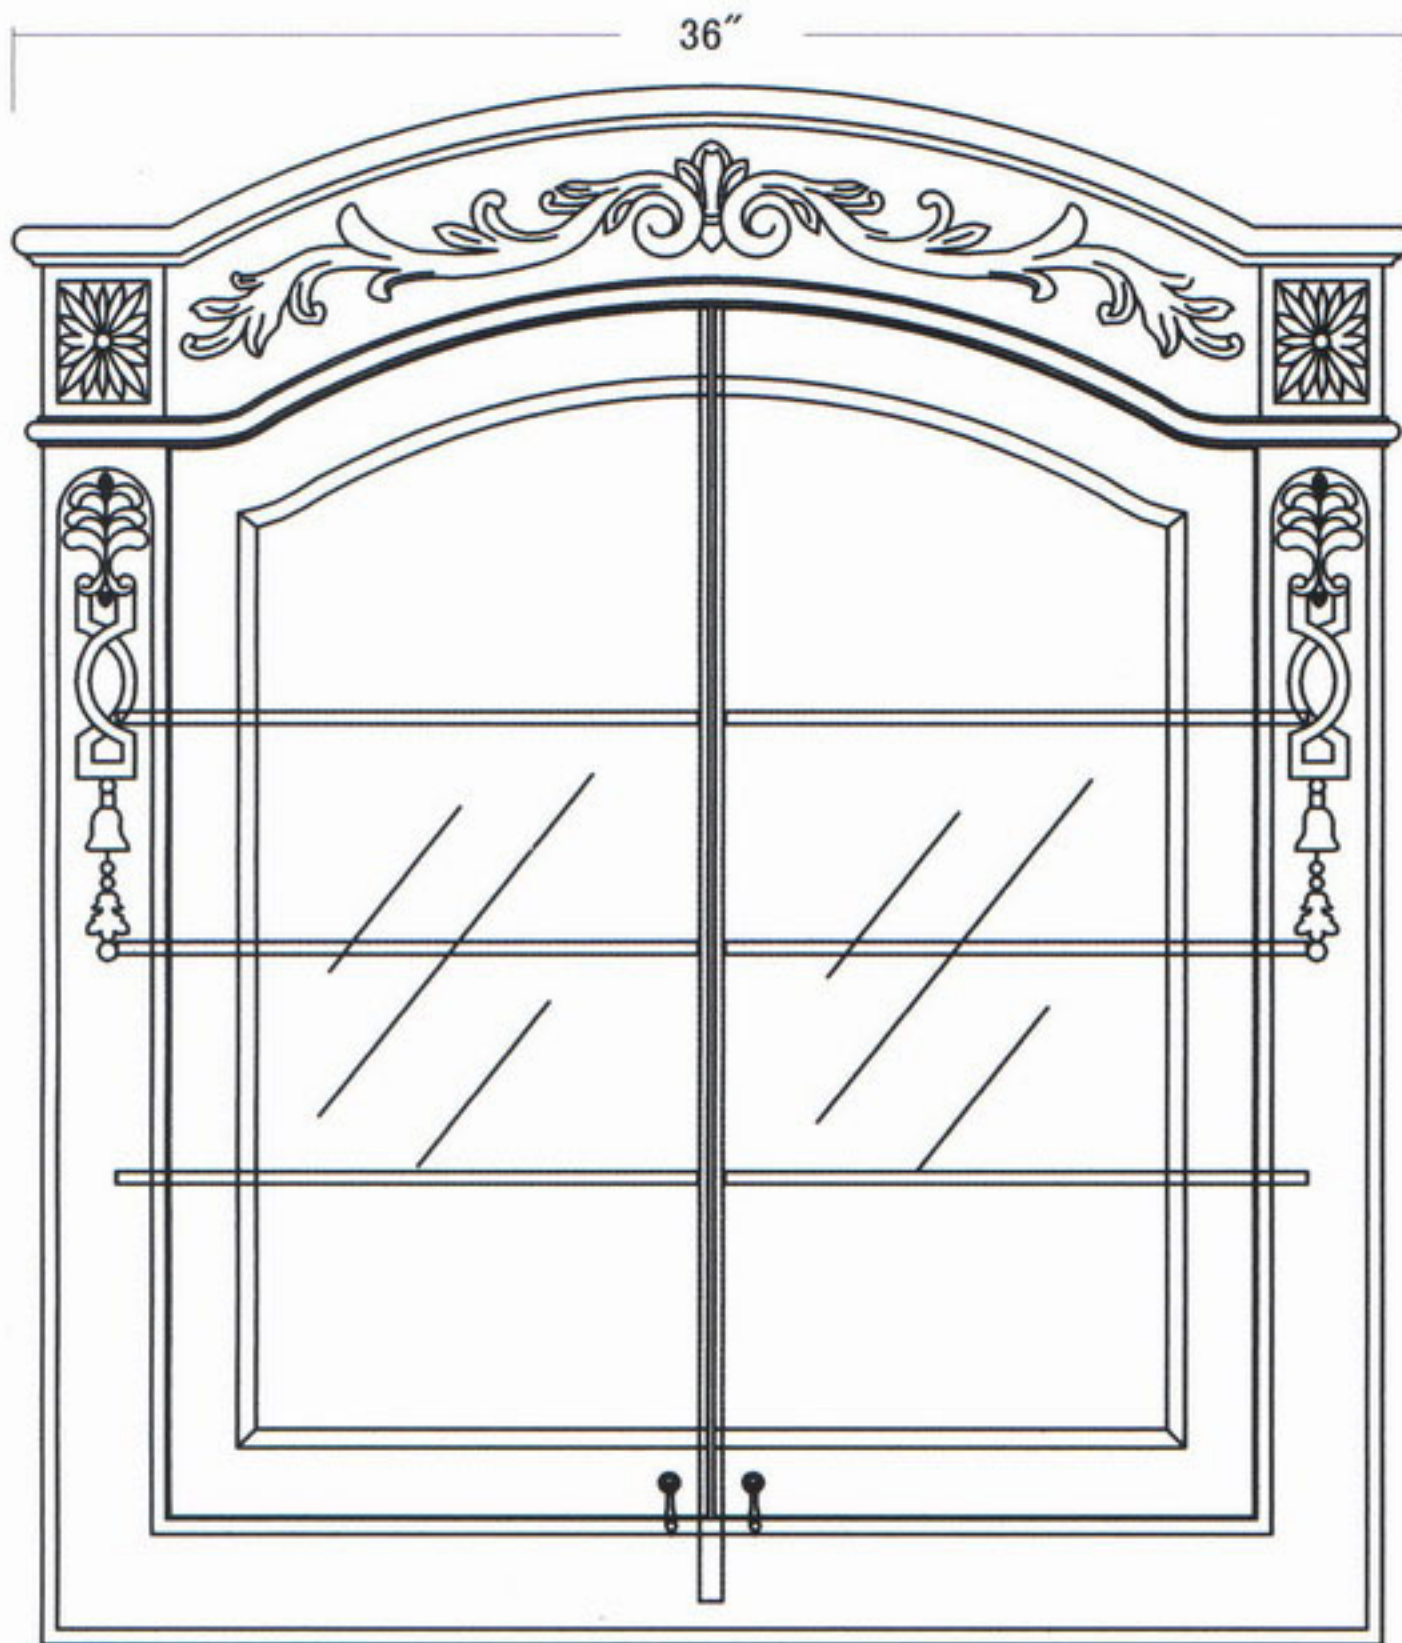

LMC36

TOP VIEW

Glass Sheleves:

15"Wx3-9/16"Dx5/16"THK/6pcs

Mirror Size:

11-7/16"Wx22-3/8"L/2pcs

W/ 1" beveled

FRONT VIEW