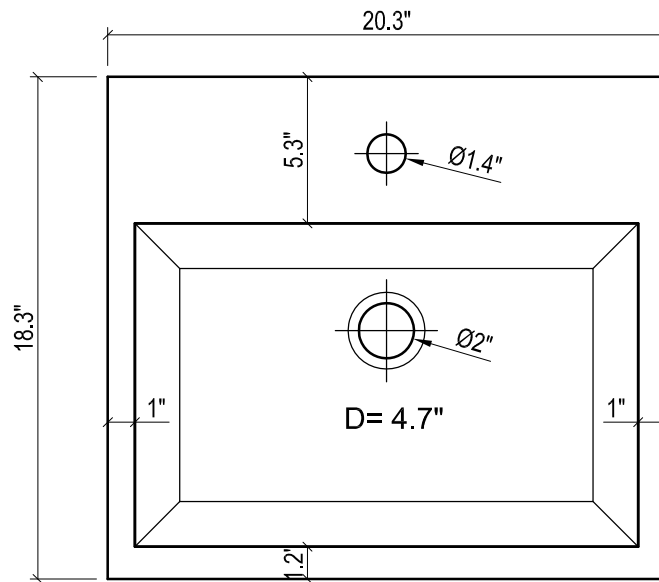

## MILANO 21" CERAMIC SINK

TOP VIEW

FRONT VIEW

BACK VIEW