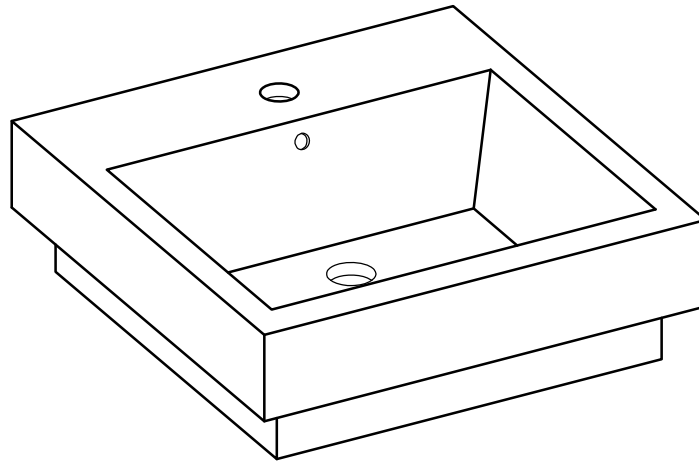

## MILANO 21" CERAMIC SINK

TOP VIEW

FRONT VIEW

BACK VIEW