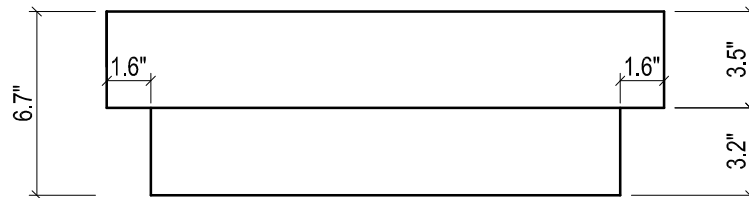

## MILANO 21" CERAMIC SINK

TOP VIEW

FRONT VIEW

BACK VIEW