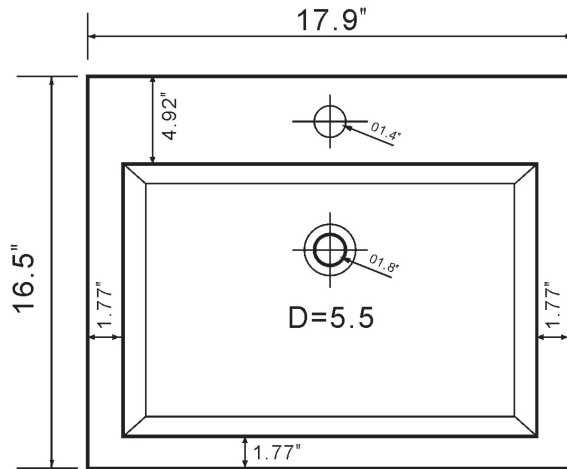

## NEW CITY 18" CERAMIC SINK

TOP VIEW

FRONT VIEW

BACK VIEW