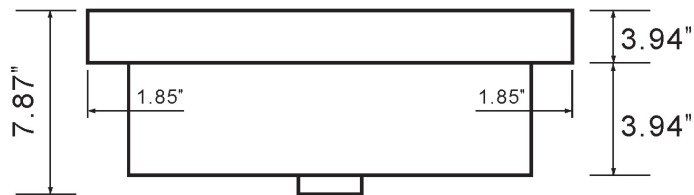

## NEW CITY 18" CERAMIC SINK

TOP VIEW

FRONT VIEW

BACK VIEW