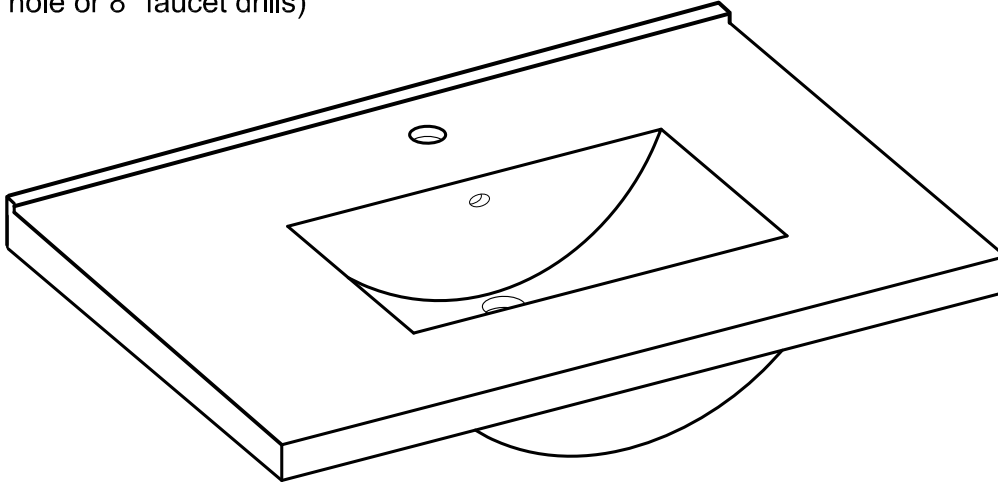

NEW KIRE 24 WHITE CERAMIC SINK TOP
(available in 1 hole or 8" faucet drills)

TOP VIEW

SIDE VIEW