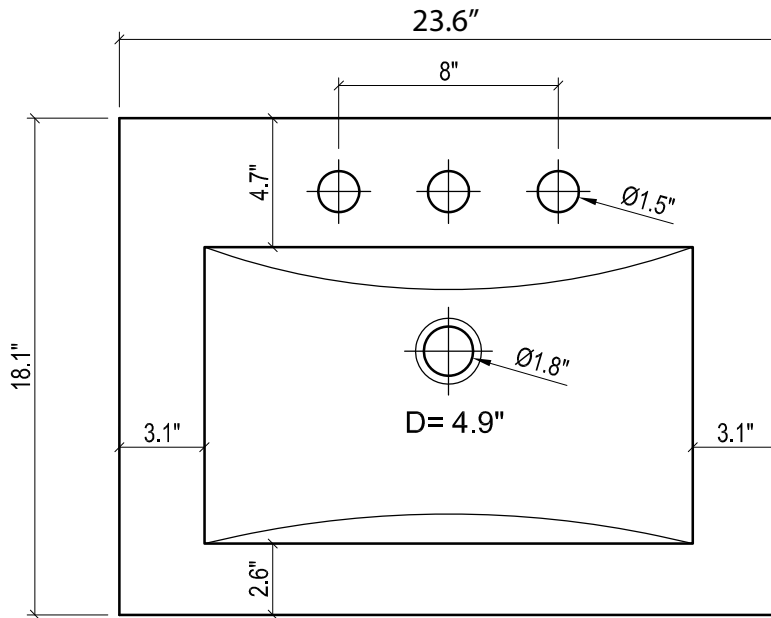

NEW KIRE 24 WHITE CERAMIC SINK TOP
(available in 1 hole or 8" faucet drills)

TOP VIEW

SIDE VIEW