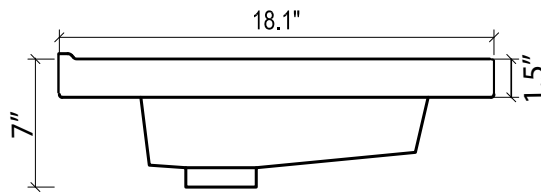

NEW KIRE 24 WHITE CERAMIC SINK TOP
(available in 1 hole or 8" faucet drills)

TOP VIEW

SIDE VIEW