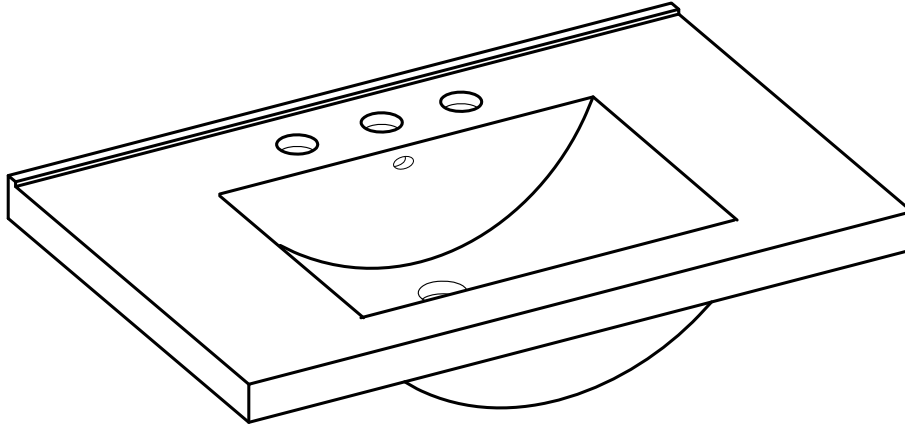

NEW KIRE 32 WHITE CERAMIC SINK TOP
(available in 1 hole or 8" faucet drills)

TOP VIEW

SIDE VIEW