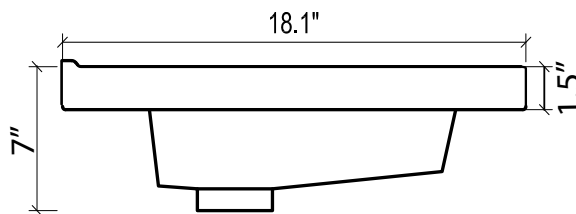

NEW KIRE 32 WHITE CERAMIC SINK TOP
(available in 1 hole or 8" faucet drills)

TOP VIEW

SIDE VIEW