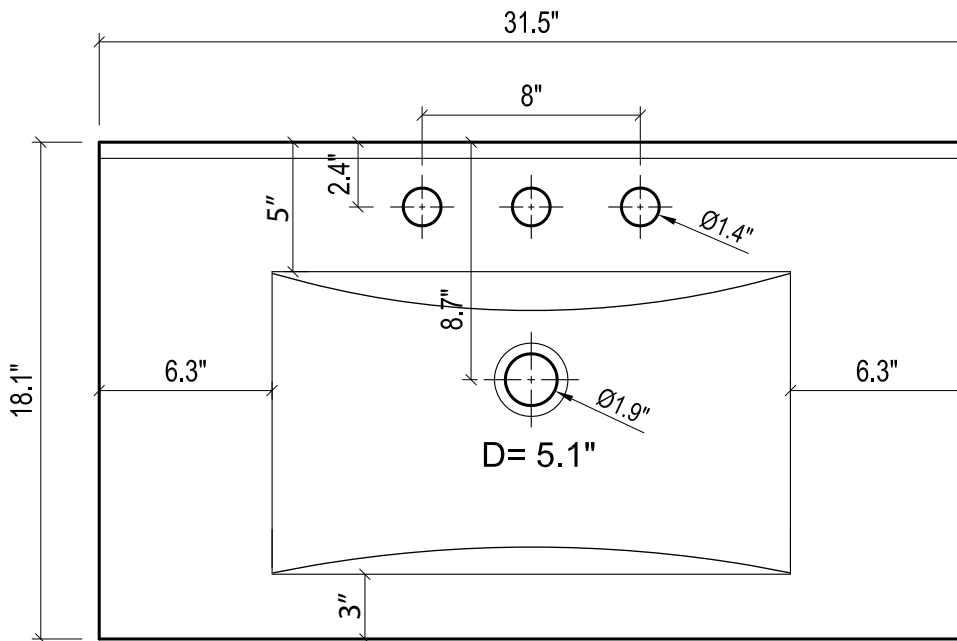

NEW KIRE 32 WHITE CERAMIC SINK TOP
(available in 1 hole or 8" faucet drills)

TOP VIEW

SIDE VIEW