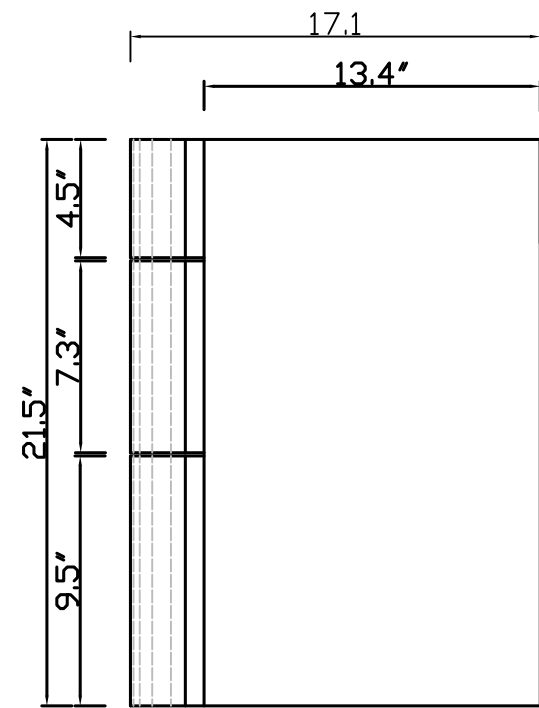

NR24

with 12 inches drawer slide