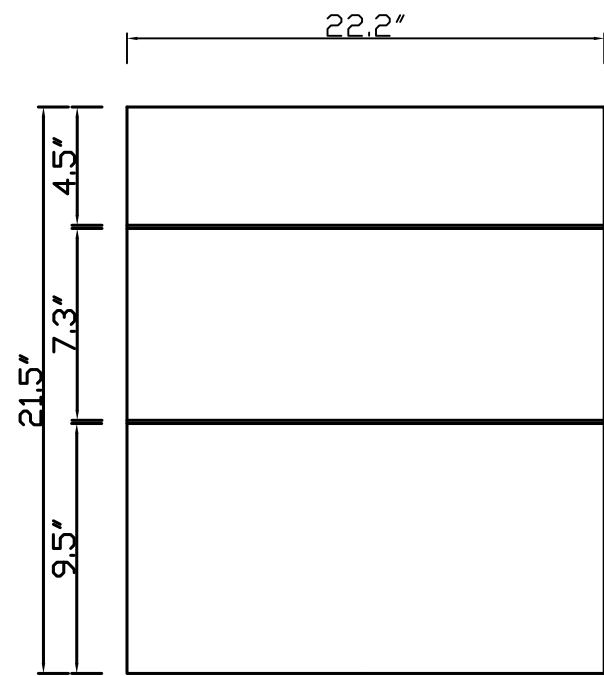

NR24

with 12 inches drawer slide