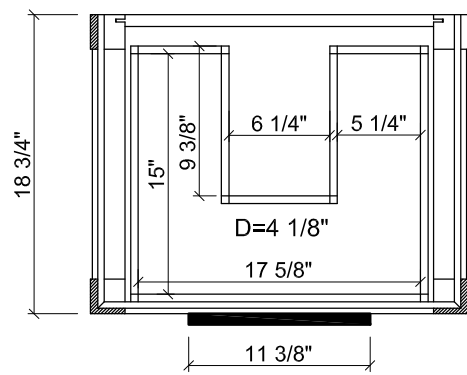

FRONT VIEW

SIDE VIEW

BACK VIEW

TOP VIEW

Empire Industries	Project: PRIVA
Item: PRIVA 24" FOR TRIBECA(1 of 2)	Date: 2010-09-15

SECTION A-A

SECTION B-B

TOP VIEW