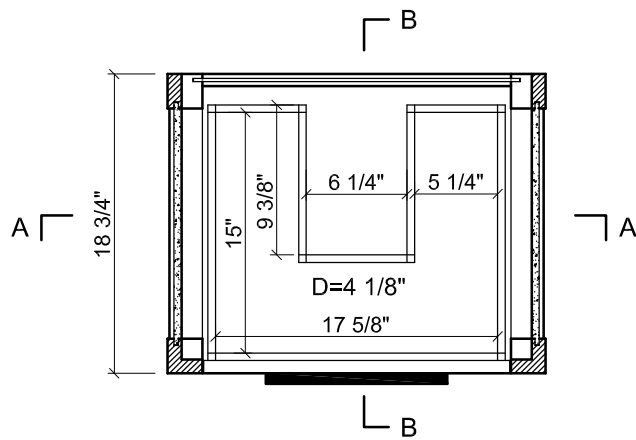

FRONT VIEW

SIDE VIEW

BACK VIEW

TOP VIEW

Empire Industries	Project: PRIVA
Item: PRIVA 24" FOR TRIBECA(1 of 2)	Date: 2010-09-15

SECTION A-A

SECTION B-B

TOP VIEW