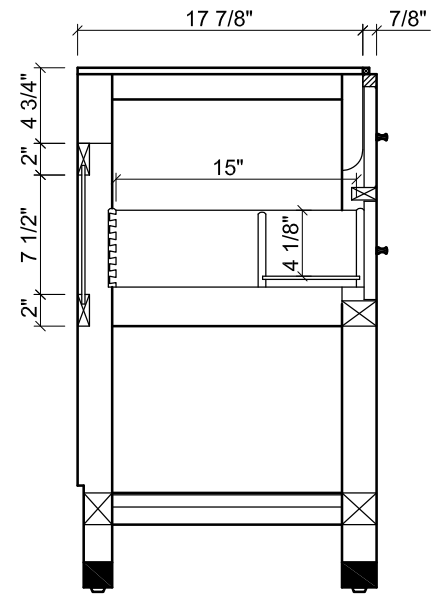

FRONT VIEW

SIDE VIEW

BACK VIEW

TOP VIEW

Empire Industries	Project: PRIVA
Item: PRIVA 24" FOR TRIBECA(1 of 2)	Date: 2010-09-15

SECTION A-A

SECTION B-B

TOP VIEW

Empire Industries	Project: PRIVA
Item: PRIVA 24" FOR TRIBECA(2 of 2)	Date: 2010-09-15