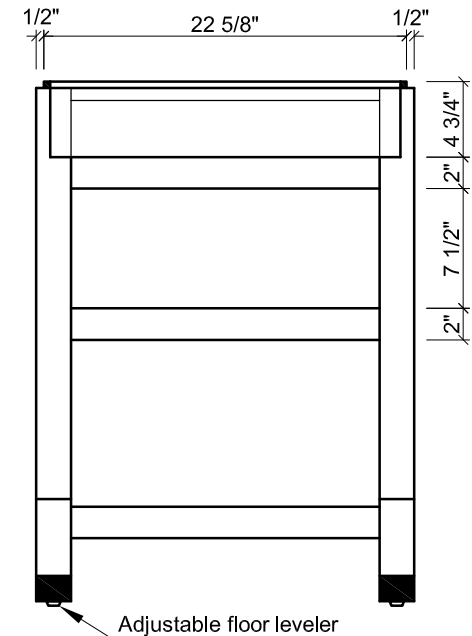

FRONT VIEW

SIDE VIEW

BACK VIEW

TOP VIEW

Empire Industries	Project: PRIVA
Item: PRIVA 24" FOR TRIBECA(1 of 2)	Date: 2010-09-15

SECTION A-A

SECTION B-B

TOP VIEW