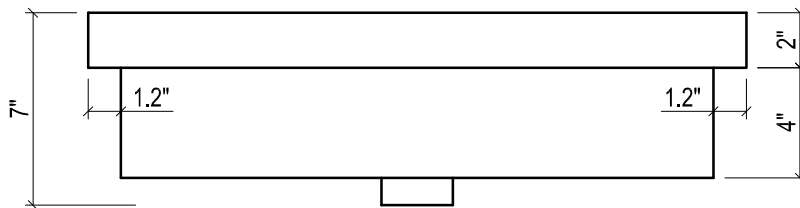

TRIBECA 24" CERAMIC SINK

(available in 1 hole or 8" faucet drills)

TOP VIEW

FRONT VIEW

BACK VIEW