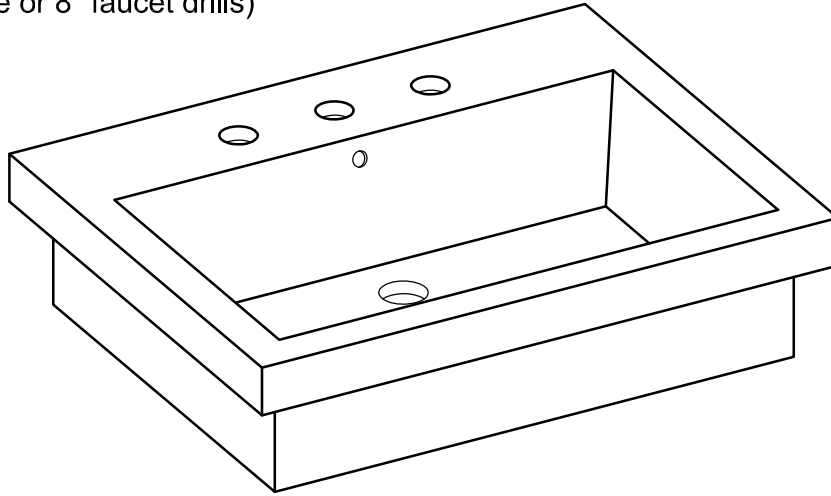

TRIBECA 24" CERAMIC SINK

(available in 1 hole or 8" faucet drills)

TOP VIEW

FRONT VIEW

BACK VIEW