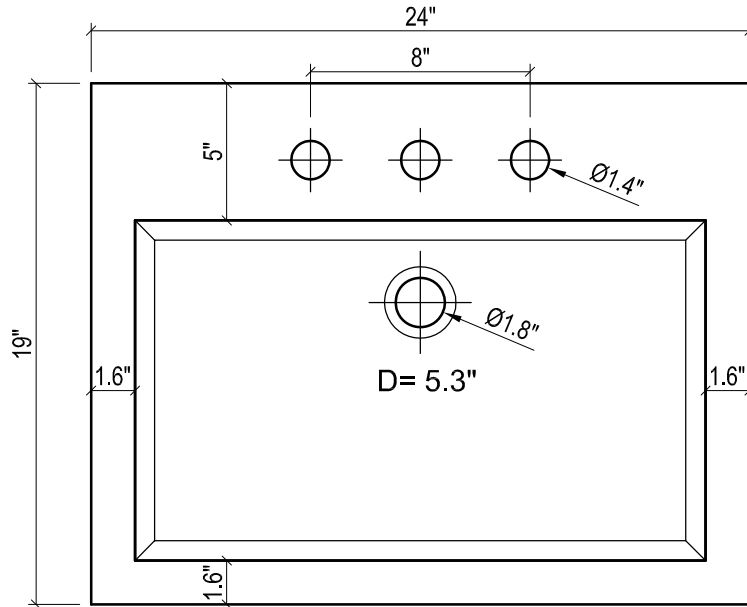

TRIBECA 24" CERAMIC SINK

(available in 1 hole or 8" faucet drills)

TOP VIEW

FRONT VIEW

BACK VIEW