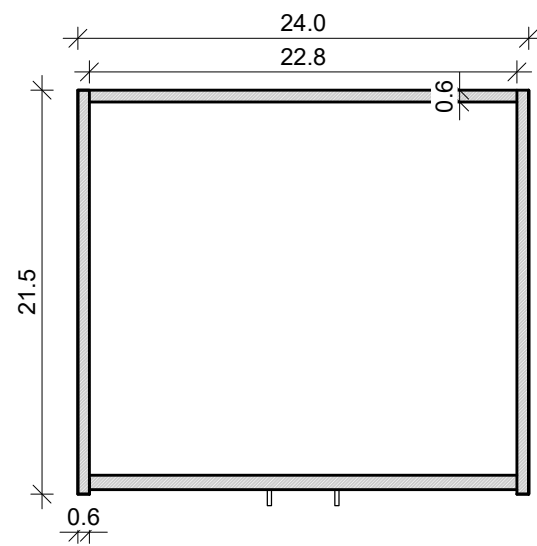

Uptown 24-20

Drawing below are shown with legs and open shelf.
For Wall-Hung, please ignore the 16.1" leg height.

Front View

Side View

Back View

Top View