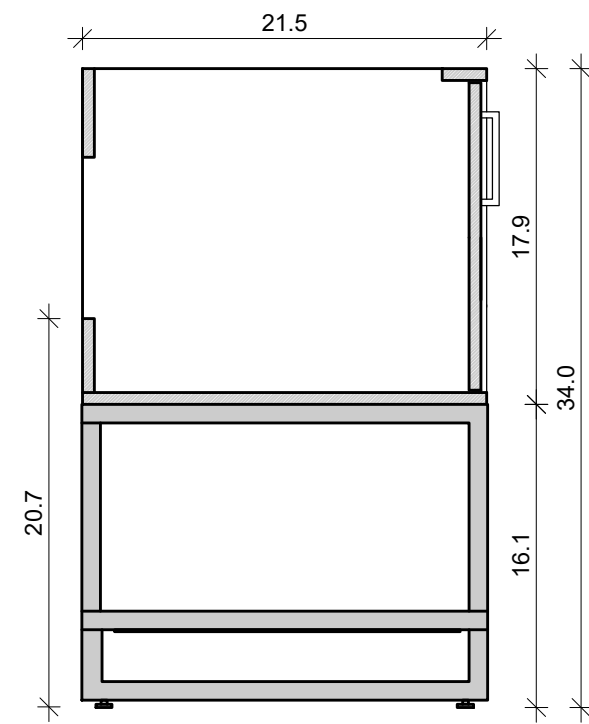

Uptown 24-20

Drawing below are shown with legs and open shelf.
For Wall-Hung, please ignore the 16.1" leg height.

Front View

Side View

Back View

Top View