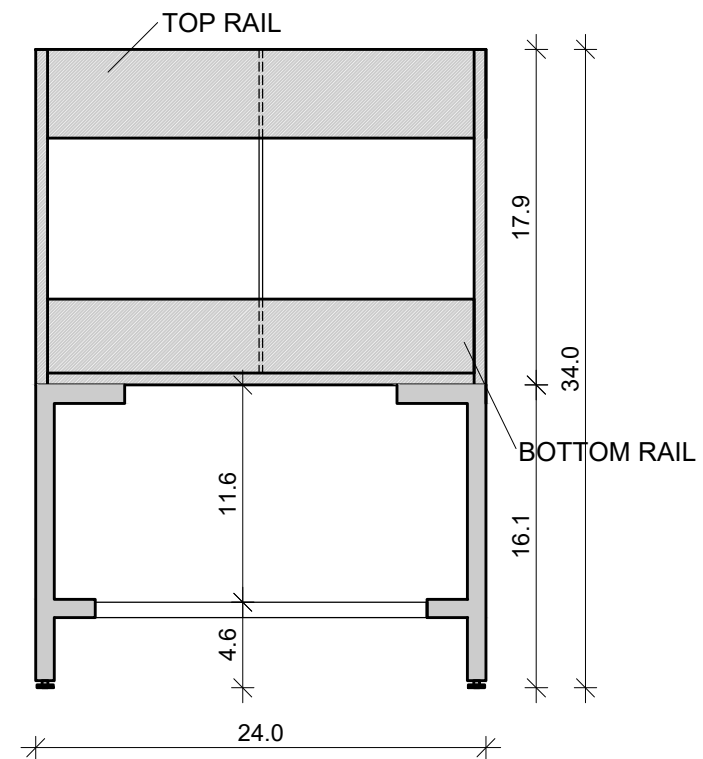

Uptown 24-20

Drawing below are shown with legs and open shelf.
For Wall-Hung, please ignore the 16.1" leg height.

Front View

Side View

Back View

Top View