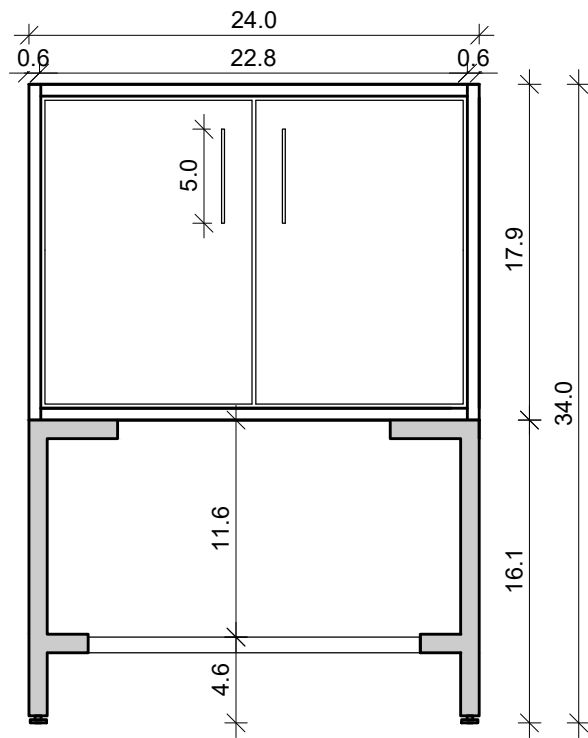

Uptown 24-20

Drawing below are shown with legs and open shelf.
For Wall-Hung, please ignore the 16.1" leg height.

Front View

Side View

Back View

Top View