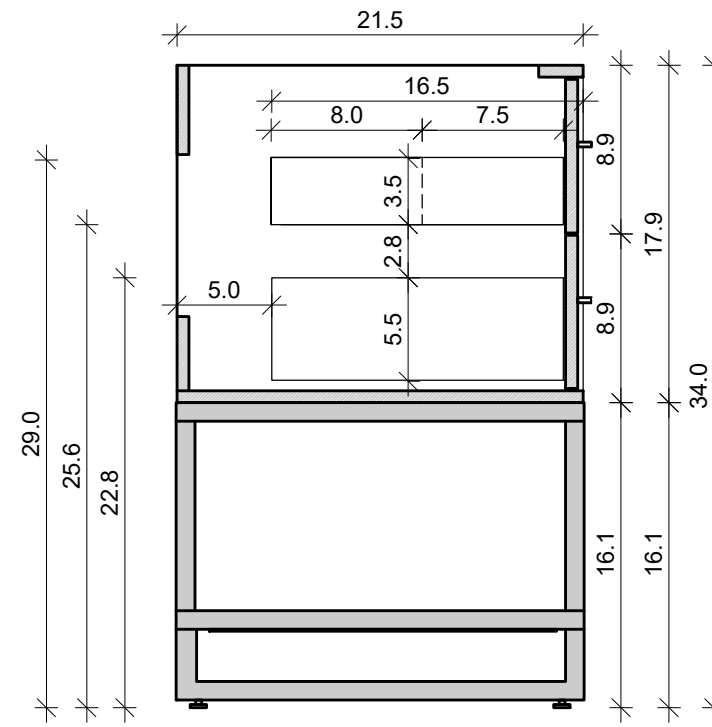

Uptown 42-02

Drawing below are shown with legs and open shelf.
For Wall-Hung, please ignore the 16.1" leg height.

Front View

Side View

Back View

Top View