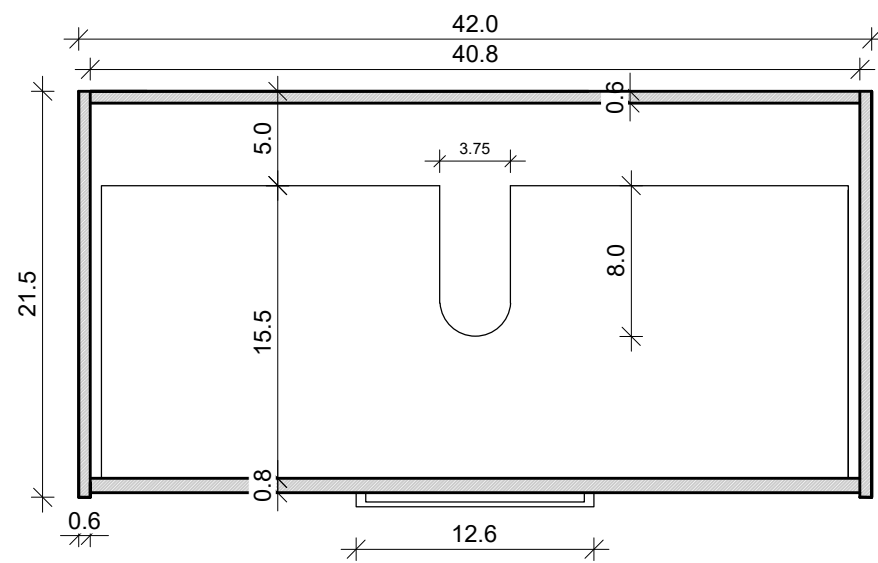

Uptown 42-02

Drawing below are shown with legs and open shelf.
For Wall-Hung, please ignore the 16.1" leg height.

Front View

Side View

Back View

Top View