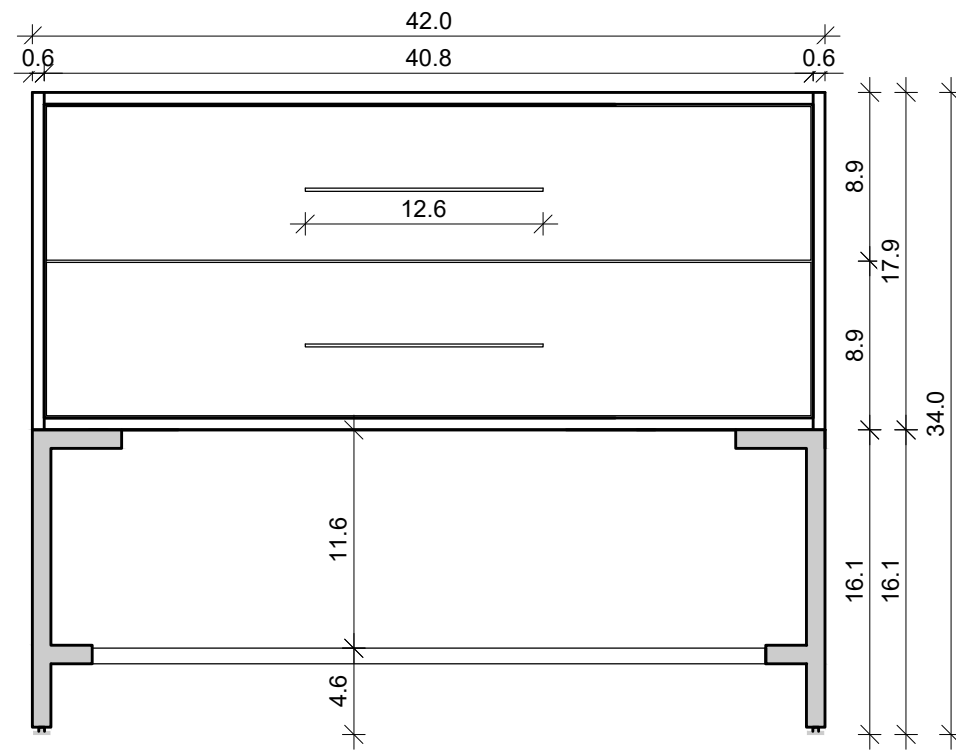

Uptown 42-02

Drawing below are shown with legs and open shelf.
For Wall-Hung, please ignore the 16.1" leg height.

Front View

Side View

Back View

Top View