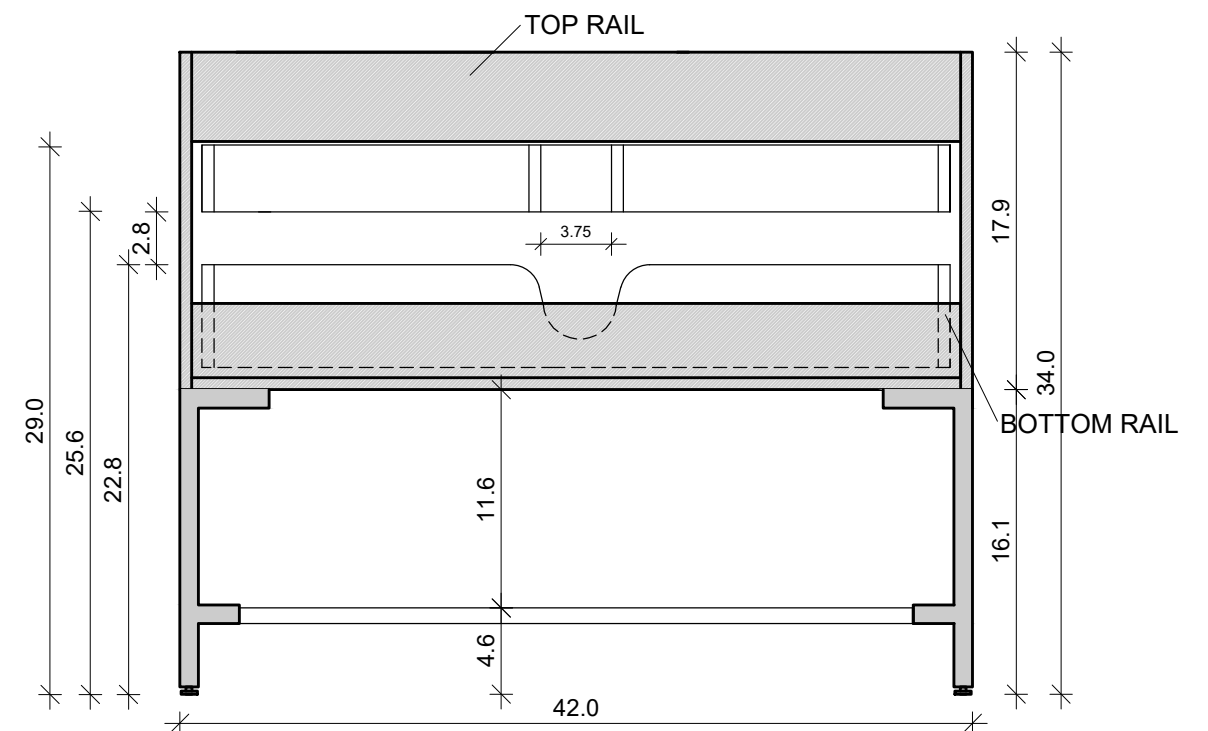

Uptown 42-02

Drawing below are shown with legs and open shelf.
For Wall-Hung, please ignore the 16.1" leg height.

Front View

Side View

Back View

Top View