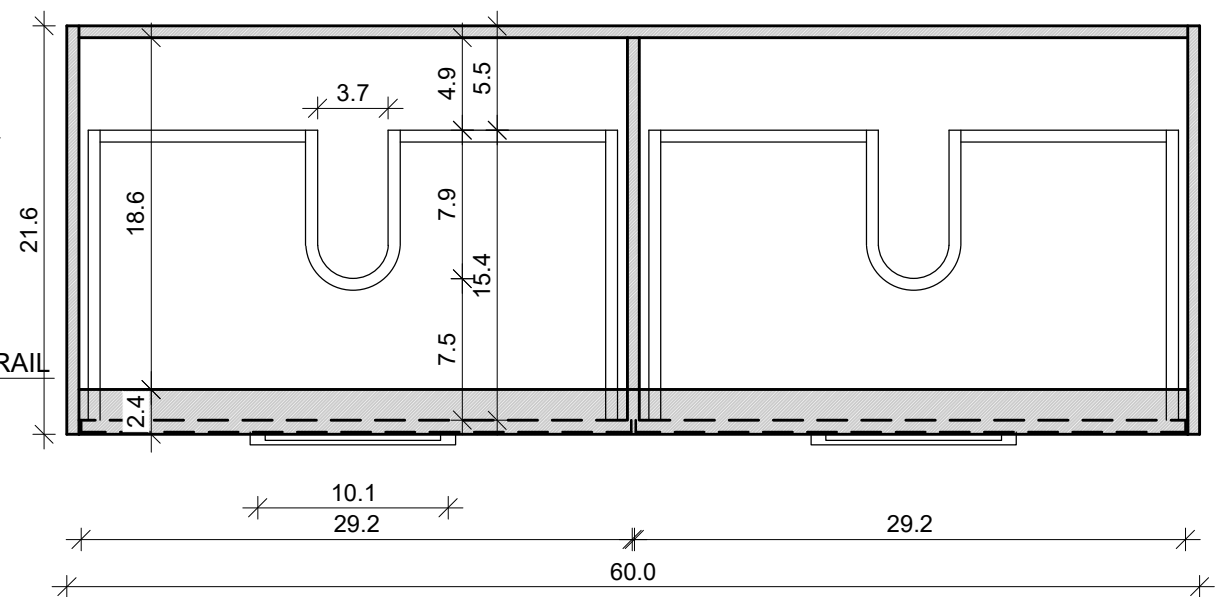

Uptown 60-04

Drawing below are shown with legs and open shelf.
For Wall-Hung, please ignore the 16.1" leg height.

Front View

Side View

Back View

Top View