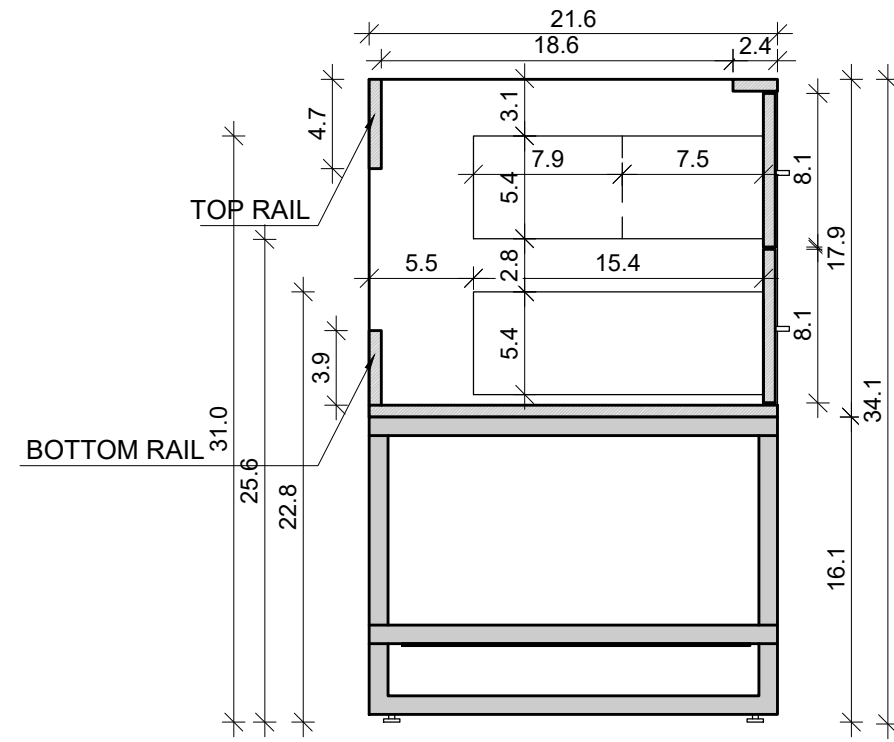

Uptown 60-04

Drawing below are shown with legs and open shelf.
For Wall-Hung, please ignore the 16.1" leg height.

Front View

Side View

Back View

Top View