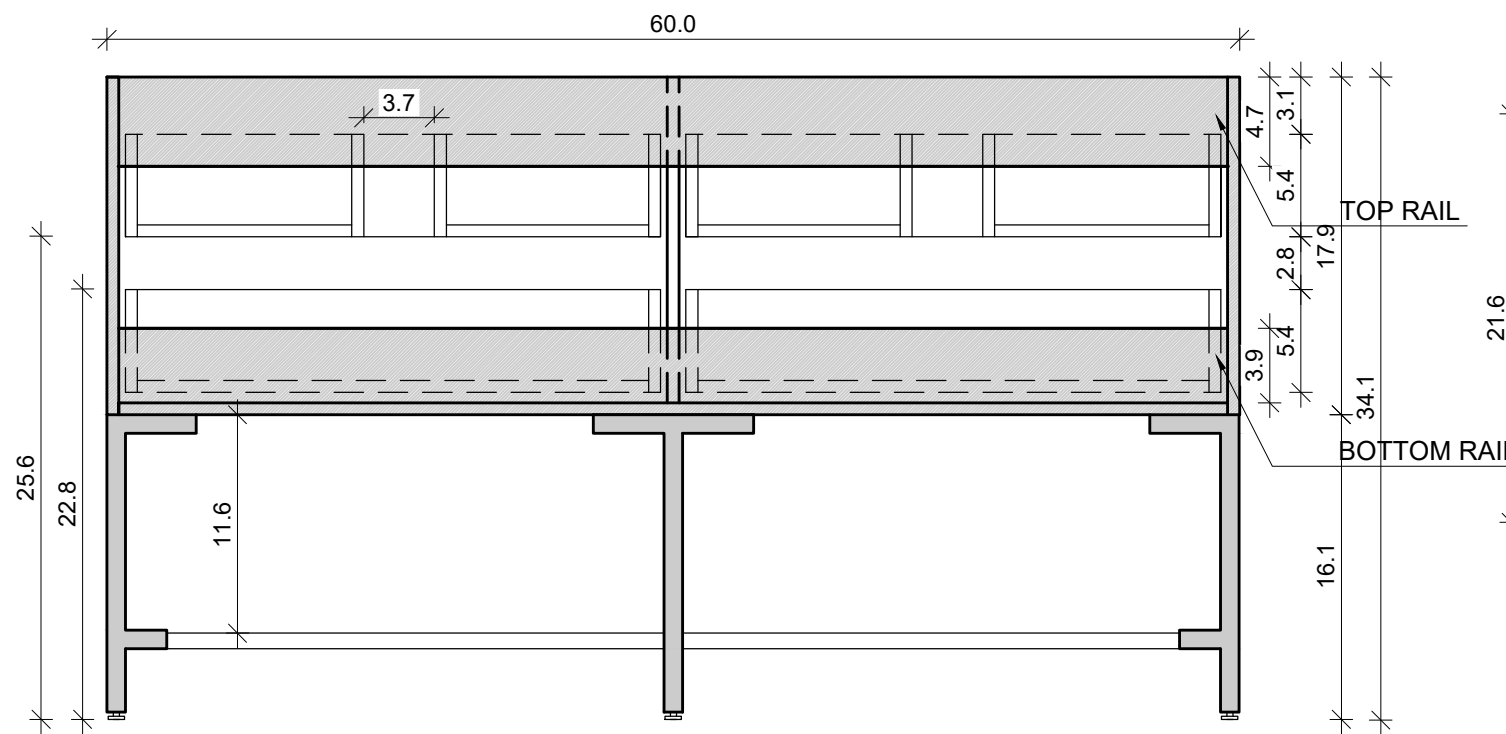

Uptown 60-04

Drawing below are shown with legs and open shelf.
For Wall-Hung, please ignore the 16.1" leg height.

Front View

Side View

Back View

Top View