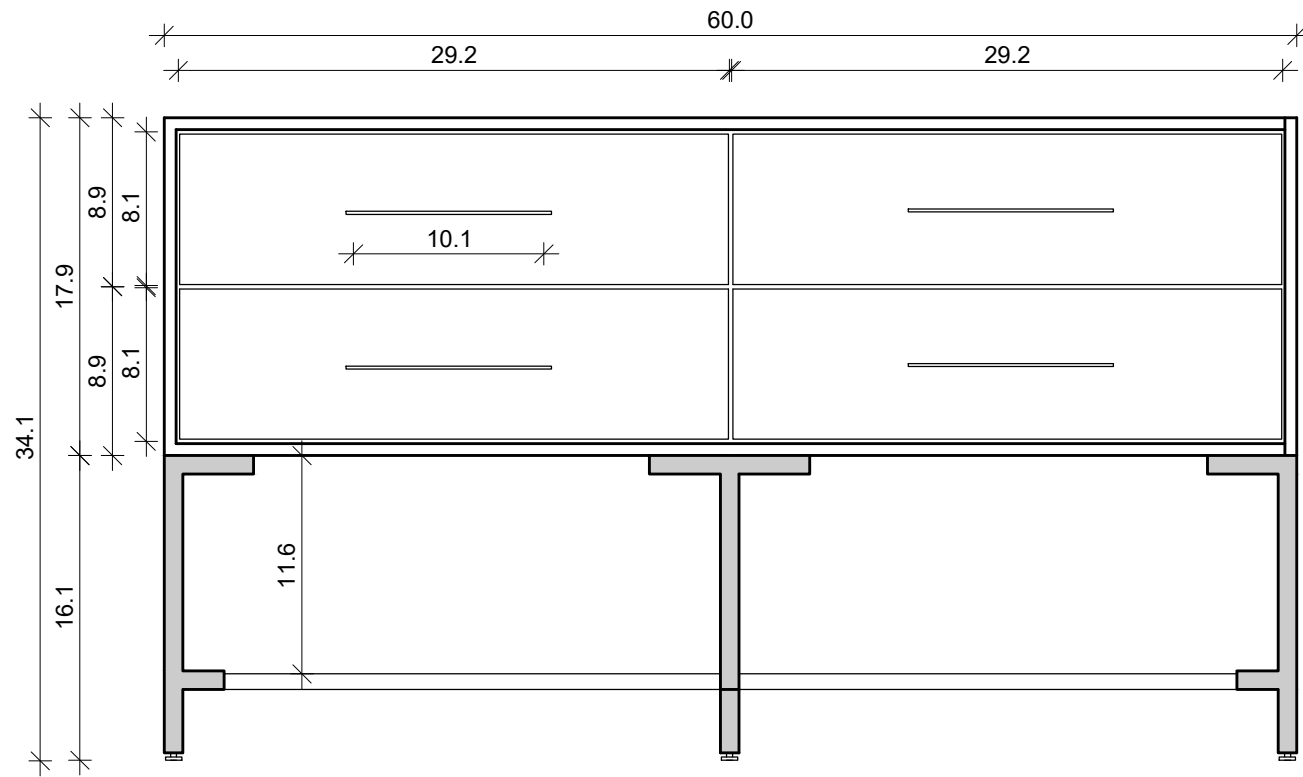

Uptown 60-04

Drawing below are shown with legs and open shelf.
For Wall-Hung, please ignore the 16.1" leg height.

Front View

Side View

Back View

Top View