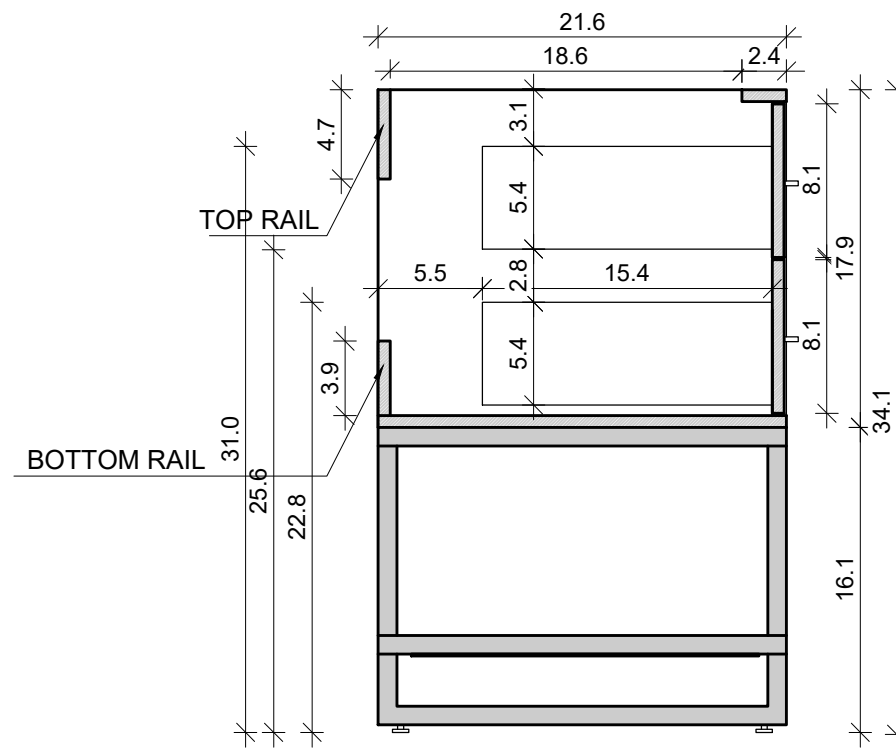

# Uptown 60-42

Drawing below are shown with legs and open shelf.  
For Wall-Hung, please ignore the 16.1" leg height.

Front View

Side View

Back View

Top View