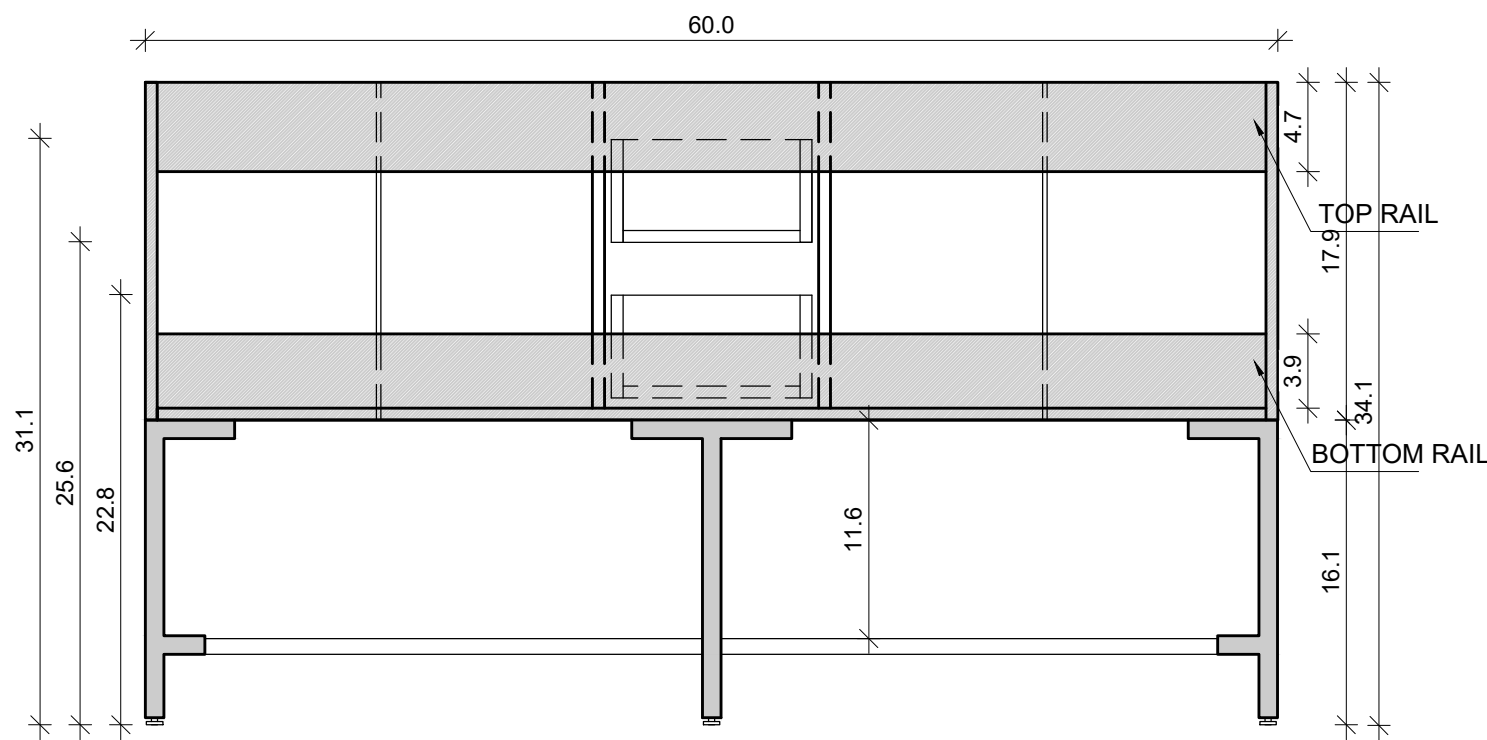

# Uptown 60-42

Drawing below are shown with legs and open shelf.  
For Wall-Hung, please ignore the 16.1" leg height.

Front View

Side View

Back View

Top View