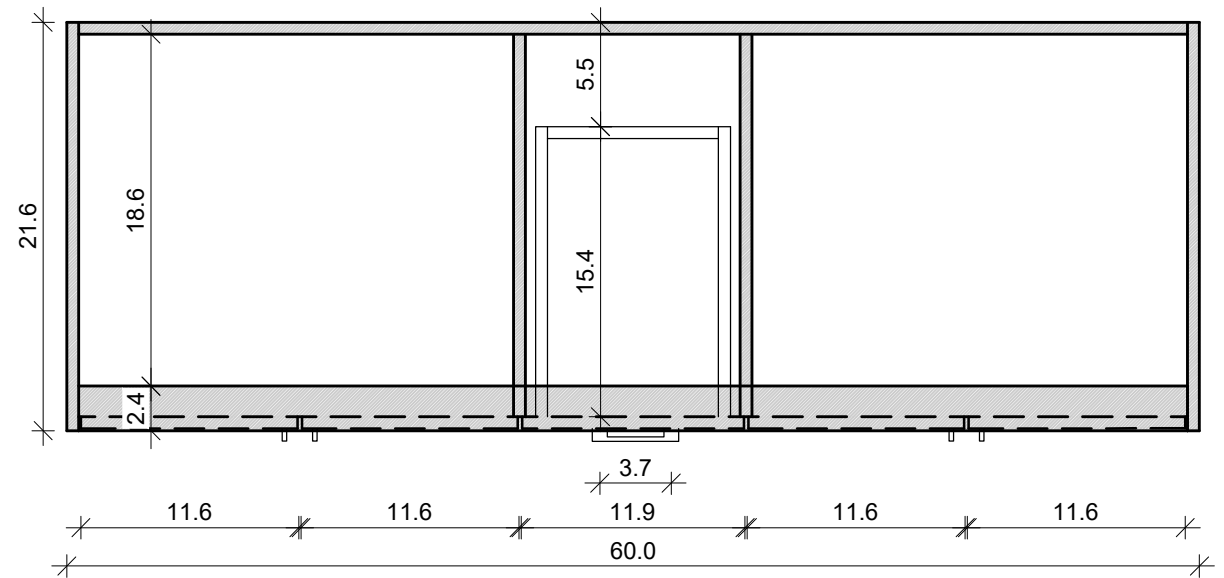

# Uptown 60-42

Drawing below are shown with legs and open shelf.  
For Wall-Hung, please ignore the 16.1" leg height.

Front View

Side View

Back View

Top View