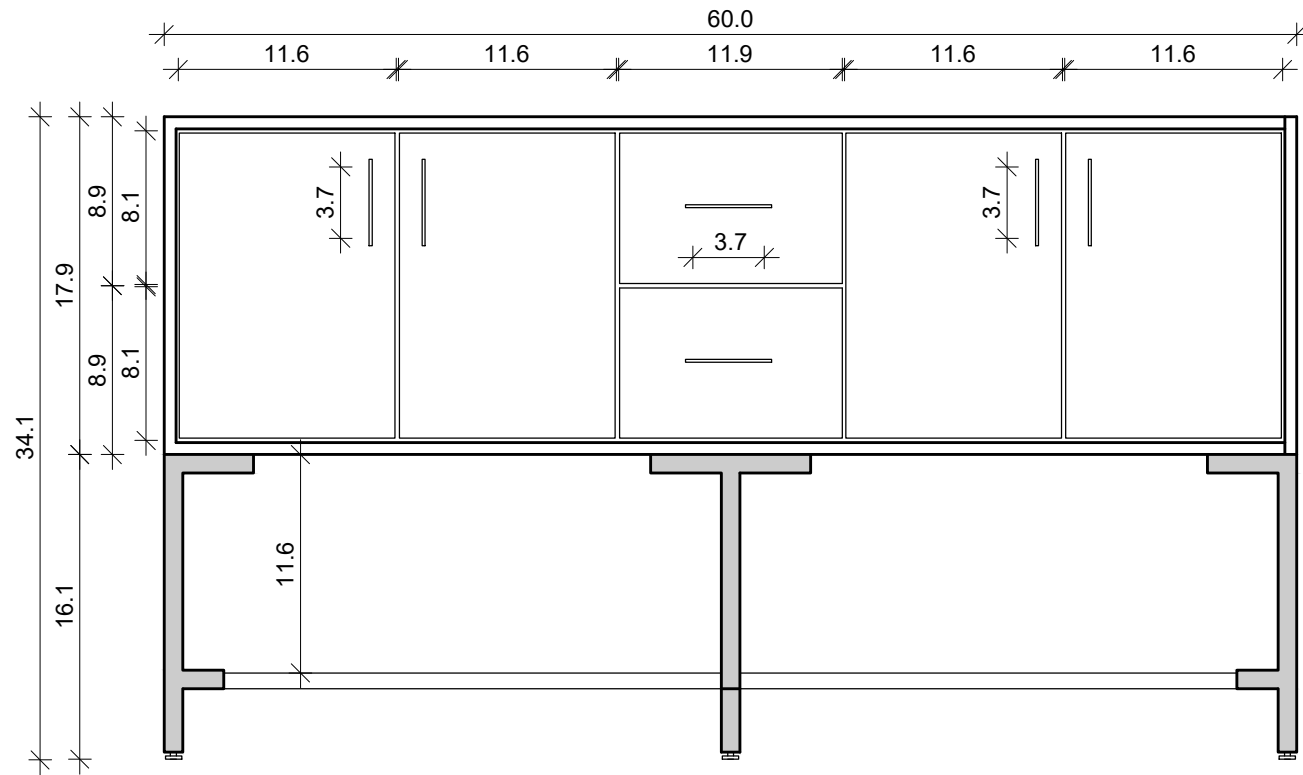

# Uptown 60-42

Drawing below are shown with legs and open shelf.  
For Wall-Hung, please ignore the 16.1" leg height.

Front View

Side View

Back View

Top View