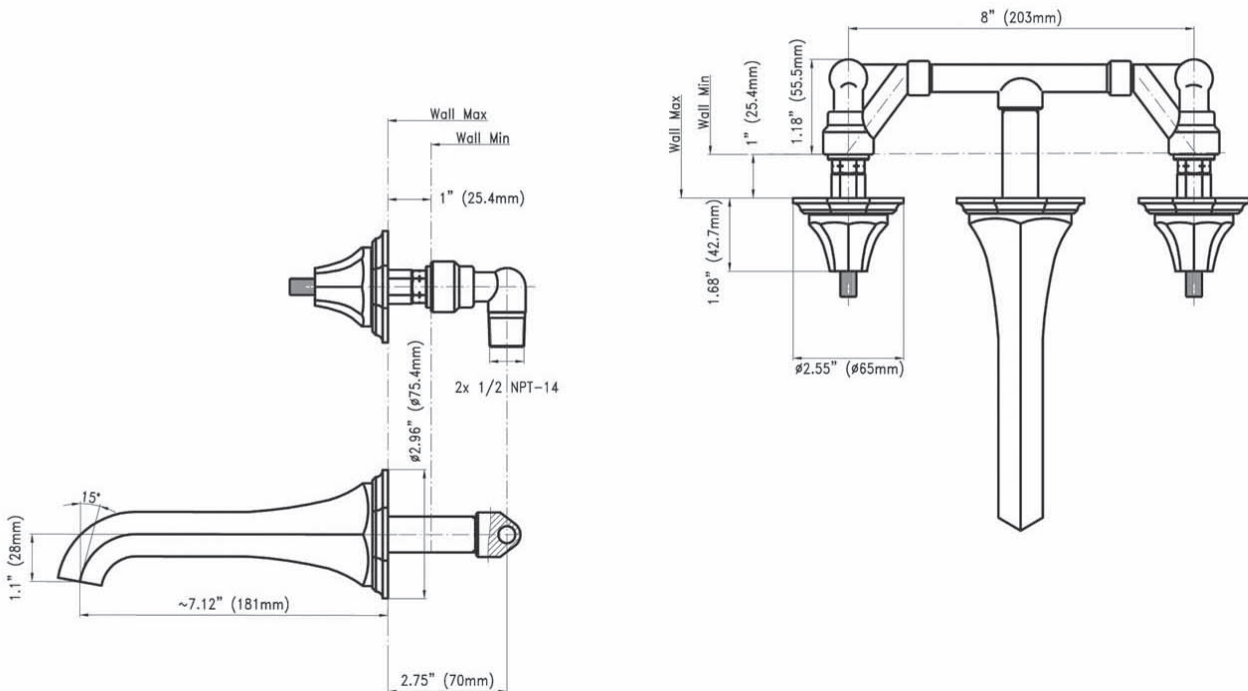

The measurements shown are for reference only. Products and specifications shown are subject to change without notice. Revised 12/2017

www.graff-designs.com | phone: 800-954-4723