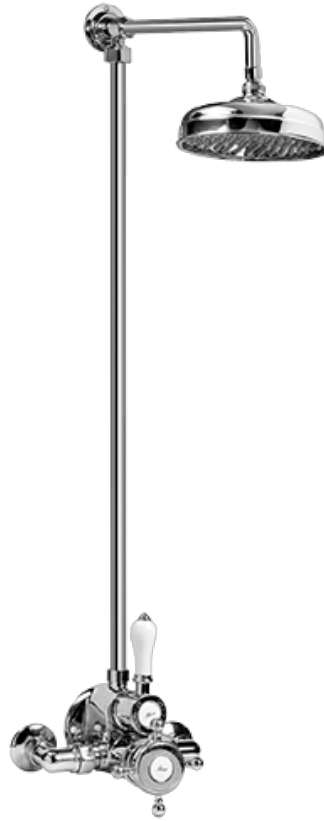

SHOWER
Exposed Thermostatic Shower
System (Rough & Trim)
CD1.01

GRAFF[®]

Information

- Showerhead, 12" Shower Arm, Flange
- Flow rates: showerhead \leq 1.8 max gpm
- ADA
- CALGreen

SHOWER
Traditional 8" Showerhead
G-8410

GRAFF®

Information

- Sunflower shape
- 112 no-clog, easy-clean rubber spray nozzles
- Metal ball-joint allows for showerhead angle adjustment
- Showerhead flow rate ≤ 1.8 max gpm
- Recommend use with ceiling shower arm
- Recommended for use at no more than 10 degrees tilt
- CALGreen

Finishes

Olive Bronze

Polished
Chrome

Polished
Nickel

Steelnox®
(Satin Nickel)

G-8410

SHOWER
Exposed Thermostatic Valve
G-8900

GRAFF®

Finishes

Olive Bronze

Polished
Chrome

Polished
Nickel

Steelnox®
(Satin Nickel)

G-8900

Exposed Thermostatic Valve

SHOWER
Exposed Riser
G-8931