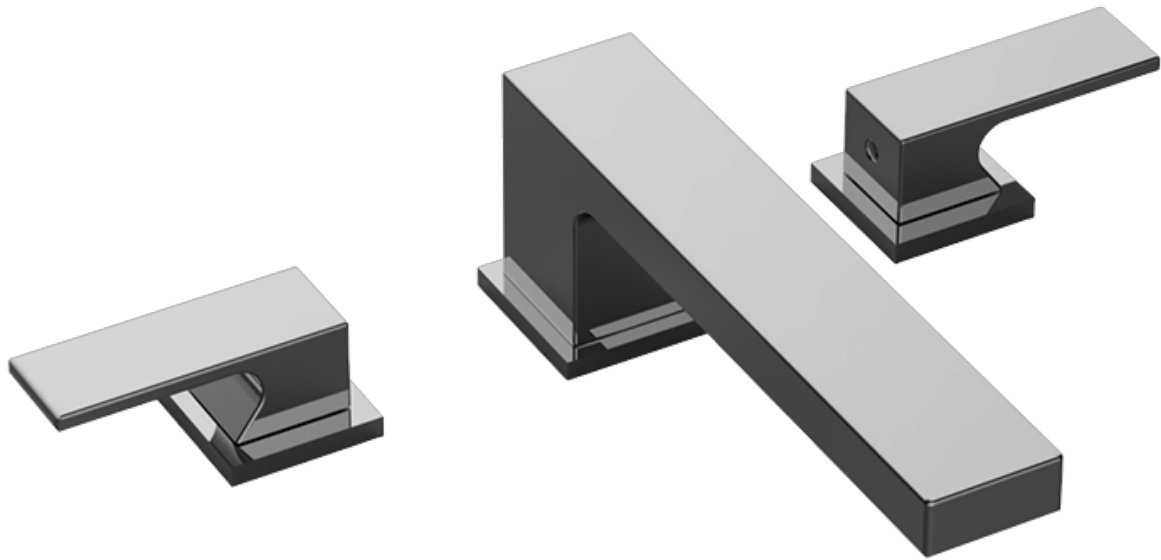

BATHROOM
Incanto Roman Tub
G-11250-LM55B

GRAFF®

Information

- Matching deck-mounted handshower & diverter set available
- ADA

Product Features

- Matching deck-mounted handshower & diverter set available

Available Finishes

Architectural White

Product Features

- 3/4" male NPT inlets
- Quick connect tub spout

Warranty

- Limited lifetime warranty

For complete warranty information go to: www.graff-faucets.com/en/info/faqs

Information

- Matching deck-mounted handshower & diverter set available
- ADA

Finishes

Product Features

- Matching deck-mounted handshower & diverter set available

Available Finishes

- Polished Chrome
G-11250-LM55B-PC
- Brushed Nickel
G-11250-LM55B-BNi
- Polished Nickel
G-11250-LM55B-PN
- Olive Bronze
G-11250-LM55B-OB
- Brushed Gold*
G-11250-LM55B-BAU*