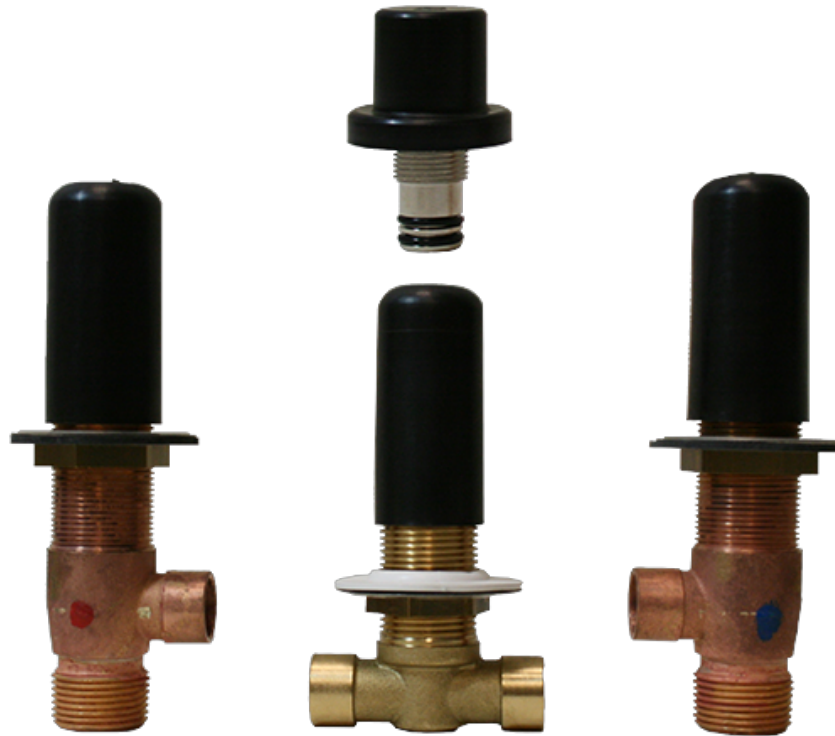

BATHROOM
Incanto Roman Tub
G-11250-LM55B

GRAFF®

Information

- Matching deck-mounted handshower & diverter set available
- ADA

Product Features

- Matching deck-mounted handshower & diverter set available

Available Finishes

Code Compliance

- ADA

Warranty

- Limited lifetime warranty

For complete warranty information go to <https://www.graff-faucets.com/en/info/faqs>

Information

- 3/4" male NPT inlets
- Quick connect tub spout

Finishes

Architectural White

Product Features

- 3/4" male NPT inlets
- Quick connect tub spout

Warranty

- Limited lifetime warranty

For complete warranty information go to: www.graff-faucets.com/en/info/faqs

Information