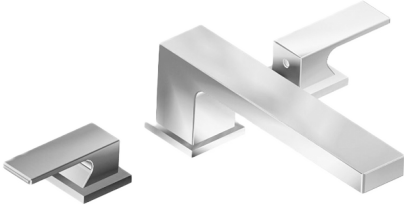

BATHROOM
Incanto Roman Tub
G-11250-LM55B

GRAFF®

Information

- Matching deck-mounted handshower & diverter set available
- ADA

Product Features

- Matching deck-mounted handshower & diverter set available

Available Finishes

- Polished Chrome
G-11250-LM55B-PC
- Brushed Nickel
G-11250-LM55B-BNi
- Polished Nickel
G-11250-LM55B-PN
- Olive Bronze
G-11250-LM55B-OB
- Brushed Gold*
G-11250-LM55B-BAU*

* Special order finish- call for availability

Architectural White

Product Features

- 3/4" male NPT inlets
- Quick connect tub spout

Warranty

- Limited lifetime warranty

For complete warranty information go to: www.graff-faucets.com/en/info/faqs

Information

- Matching deck-mounted handshower & diverter set available
- ADA

Finishes

Product Features

- Matching deck-mounted handshower & diverter set available

Available Finishes

- Polished Chrome
G-11250-LM55B-PC
- Brushed Nickel
G-11250-LM55B-BNi
- Polished Nickel
G-11250-LM55B-PN
- Olive Bronze
G-11250-LM55B-OB
- Brushed Gold*
G-11250-LM55B-BAU*