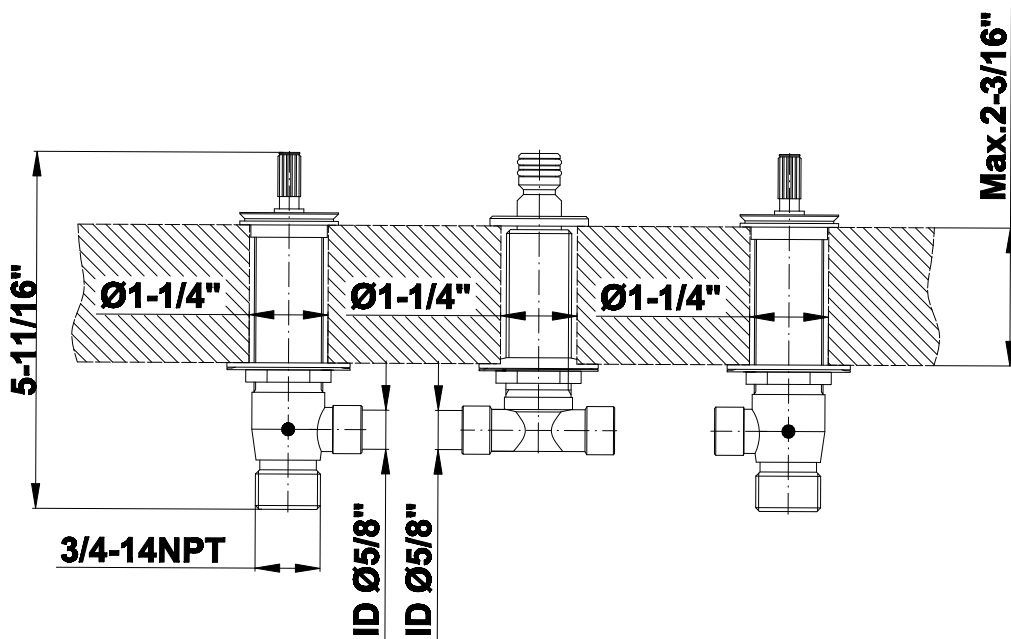

Architectural White

Product Features

- 3/4" male NPT inlets
- Quick connect tub spout

Warranty

- Limited lifetime warranty

For complete warranty information go to: www.graff-faucets.com/en/info/faqs

Information