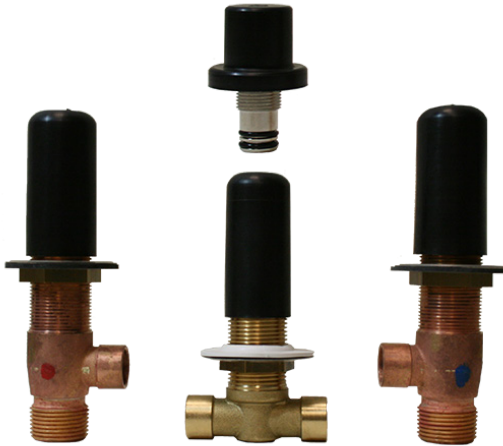

BATHROOM
Incanto Roman Tub
G-11250-LM55B

GRAFF®

Information

- Matching deck-mounted handshower & diverter set available
- ADA

Product Features

- Matching deck-mounted handshower & diverter set available

Available Finishes

Architectural White

Product Features

- 3/4" male NPT inlets
- Quick connect tub spout

Warranty

- Limited lifetime warranty

For complete warranty information go to: www.graff-faucets.com/en/info/faqs

Information

- Matching deck-mounted handshower & diverter set available
- ADA

Finishes

Product Features

- Matching deck-mounted handshower & diverter set available

Available Finishes

- Polished Chrome
G-11250-LM55B-PC
- Brushed Nickel
G-11250-LM55B-BNi
- Polished Nickel
G-11250-LM55B-PN
- Olive Bronze
G-11250-LM55B-OB
- Brushed Gold*
G-11250-LM55B-BAU*