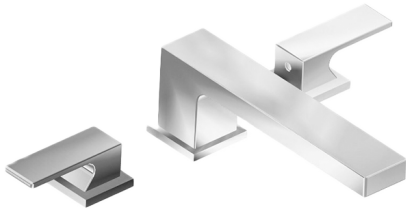

BATHROOM
Incanto Roman Tub
G-11250-LM55B

GRAFF®

Information

- Matching deck-mounted handshower & diverter set available
- ADA

Product Features

- Matching deck-mounted handshower & diverter set available

Available Finishes

Architectural White

Product Features

- 3/4" male NPT inlets
- Quick connect tub spout

Warranty

- Limited lifetime warranty

For complete warranty information go to: www.graff-faucets.com/en/info/faqs

Information

- Matching deck-mounted handshower & diverter set available
- ADA

Finishes

Product Features

- Matching deck-mounted handshower & diverter set available

Available Finishes

- Polished Chrome
G-11250-LM55B-PC
- Brushed Nickel
G-11250-LM55B-BNi
- Polished Nickel
G-11250-LM55B-PN
- Olive Bronze
G-11250-LM55B-OB
- Brushed Gold*
G-11250-LM55B-BAU*