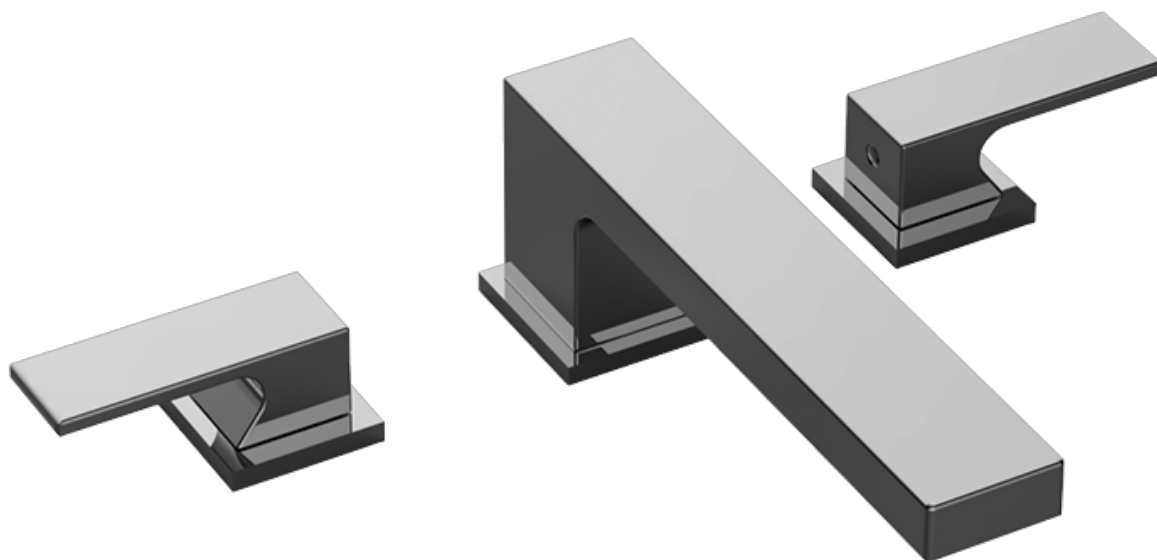

BATHROOM
Incanto Roman Tub
G-11250-LM55B

GRAFF®

Information

- Matching deck-mounted handshower & diverter set available
- ADA

Product Features

- Matching deck-mounted handshower & diverter set available

Available Finishes

Architectural White

Product Features

- 3/4" male NPT inlets
- Quick connect tub spout

Warranty

- Limited lifetime warranty

For complete warranty information go to: www.graff-faucets.com/en/info/faqs

Information