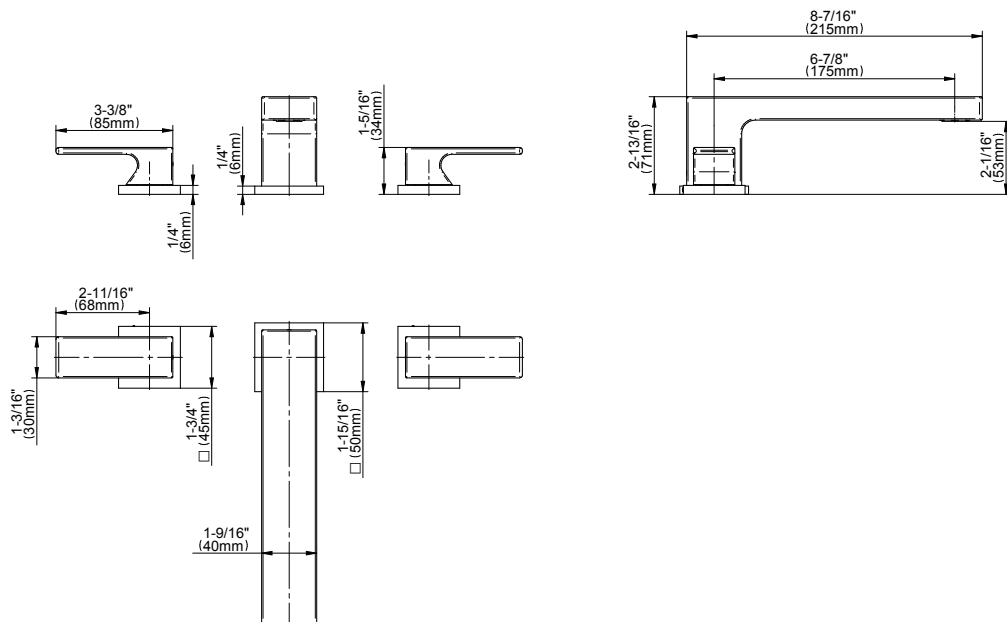

Warranty

- Limited lifetime warranty

For complete warranty information go to <https://www.graff-faucets.com/en/info/faqs>