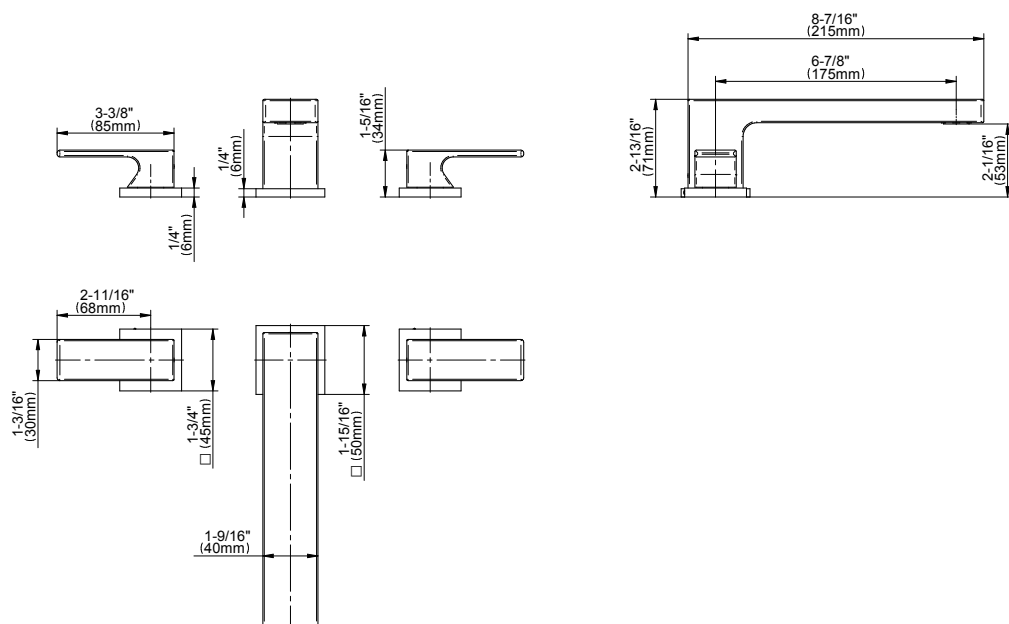

Warranty

- Limited lifetime warranty

For complete warranty information go to <https://www.graff-faucets.com/en/info/faqs>