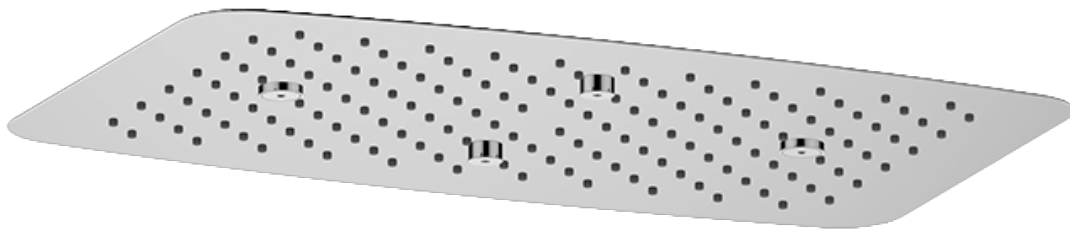

SHOWER
Rectangular Ceiling-Mounted
Showerhead
G-8245

GRAFF[®]

Information

- Stainless steel
- Rainfall and mist functions
- Functions may be used separately or simultaneously
- Rainfall flow rate ≤ 1.8 max gpm
- Mist flow rate ≤ 1.8 max gpm
- 144 no clog easy clean nozzles
- CALGreen

Finishes

Stainless
Polished

G-8245-SP

Aqua-Sense Collection

Rectangular Ceiling-Mounted Showerhead

GRAFF[®]
CUTTING EDGE DESIGN

Product Features

- Stainless steel
- Rainfall and mist functions
- Functions may be used separately or simultaneously
- Rainfall flow rate ≤ 1.8 max gpm
- Mist flow rate ≤ 1.8 max gpm
- 144 no clog easy clean nozzles