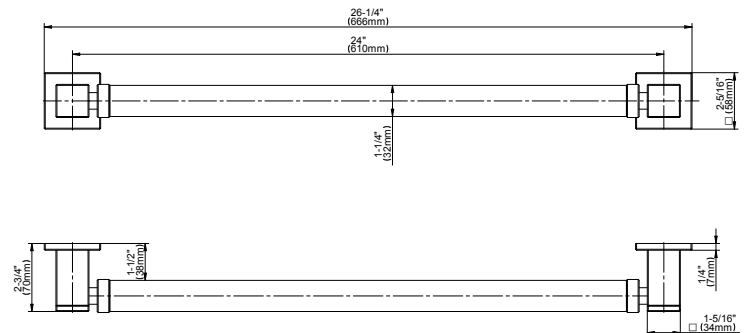

G-9553

24" Square Grab Bar w/Handshower Holder

Product Features

- 24" wall-mounted grab bar
- Adjustable bracket fits all hoses with conical nut

Available Finishes

- Polished Chrome
  G-9553-PC
- Brushed Nickel
  G-9553-BNI
- Polished Nickel
  G-9553-PN
- Unfinished Brass*
  G-9553-UB*
- Satin Nickel
  G-9553-SN
- Olive Bronze*
  G-9553-OB*
- Architectural Black with Chrome Accents*
  G-9553-PC/BK*
- Brushed Gold*
  G-9553-BAU*

Warranty

- Limited lifetime warranty

For complete warranty information go to <http://www.graff-designs.com/en/info/faqs>

The measurements shown are for reference only. Products and specifications shown are subject to change without notice. Revised 5/2018.

www.graff-designs.com | phone: 800-954-4723