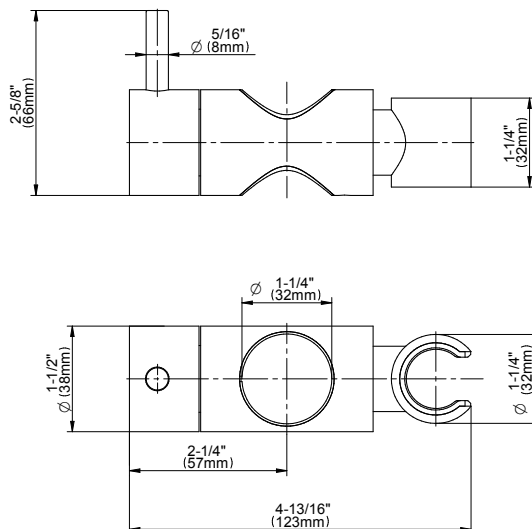

G-9553

24" Square Grab Bar w/Handshower Holder

Product Features

- 24" wall-mounted grab bar
- Adjustable bracket fits all hoses with conical nut

Available Finishes

- Polished Chrome
  G-9553-PC
- Brushed Nickel
  G-9553-BNI
- Polished Nickel
  G-9553-PN
- Unfinished Brass*
  G-9553-UB*
- Satin Nickel
  G-9553-SN
- Olive Bronze*
  G-9553-OB*
- Architectural Black with Chrome Accents*
  G-9553-PC/BK*
- Brushed Gold*
  G-9553-BAU*

Warranty

- Limited lifetime warranty

For complete warranty information go to <http://www.graff-designs.com/en/info/faqs>

The measurements shown are for reference only. Products and specifications shown are subject to change without notice. Revised 5/2018.

www.graff-designs.com | phone: 800-954-4723